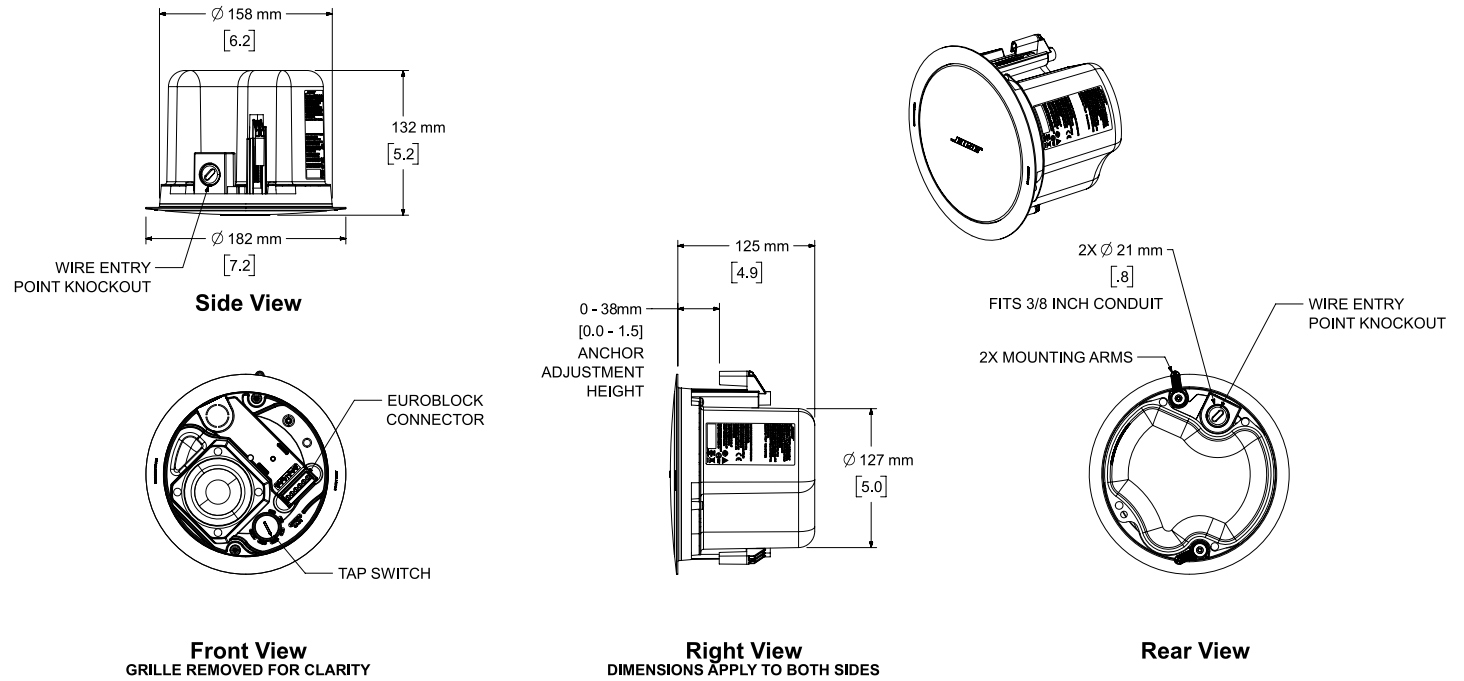

TECHNICAL DATA

FreeSpace FS2C

in-ceiling loudspeaker

Dimensions⁷

7. Dimensions are shown in millimeters over inches.

Bose is a trademark of Bose Corporation. DesignMax, FreeSpace, and SmartBass are trademarks of Transom Post OpCo LLC. All other trademarks are the property of their respective owners. ©2024 Transom Post OpCo LLC. All rights reserved.

For additional specifications and application information, please visit BoseProfessional.com. Specifications subject to change without notice. 09/2024