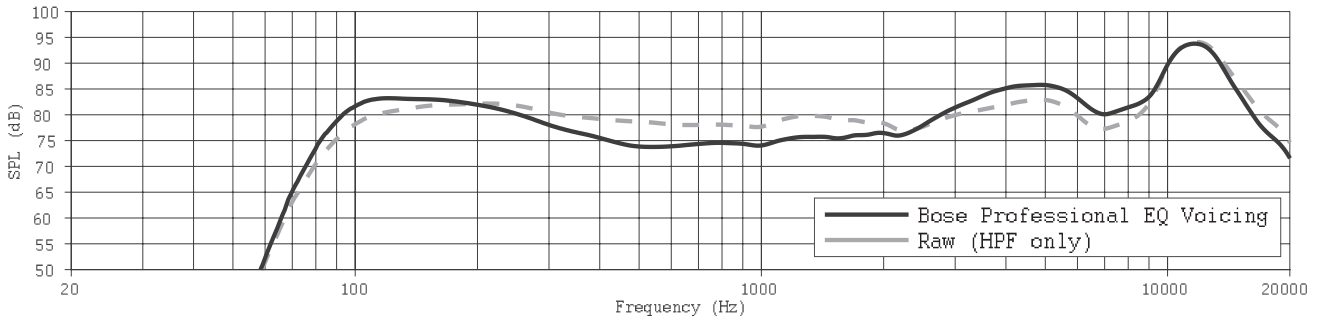

TECHNICAL DATA

FreeSpace FS2C

in-ceiling loudspeaker

On-axis Response