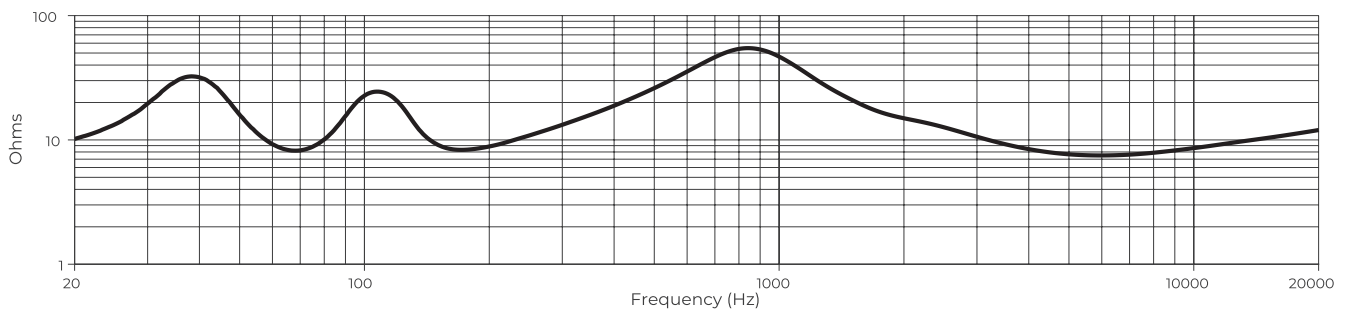

DesignMax DM6SE

surface-mount loudspeaker

On-axis Response

Impedance

Beamwidth ⁶

6. Measured in whole-space environment.