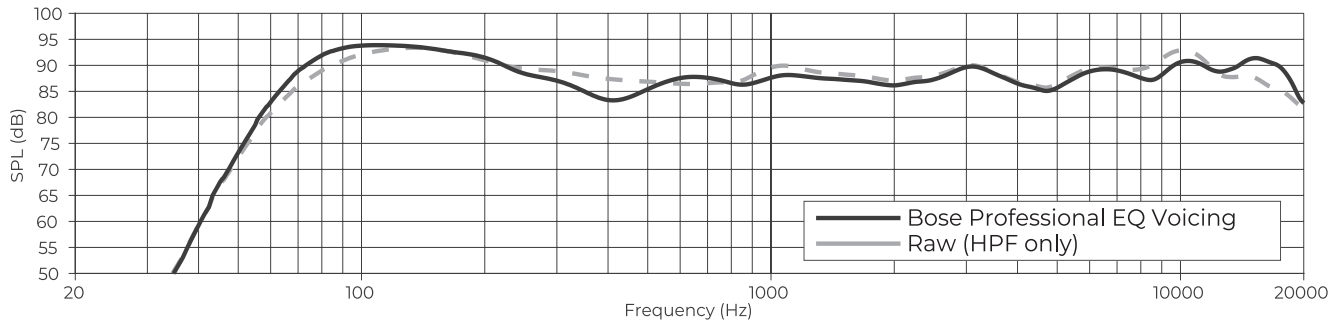

DesignMax DM6SE

surface-mount loudspeaker

On-axis Response