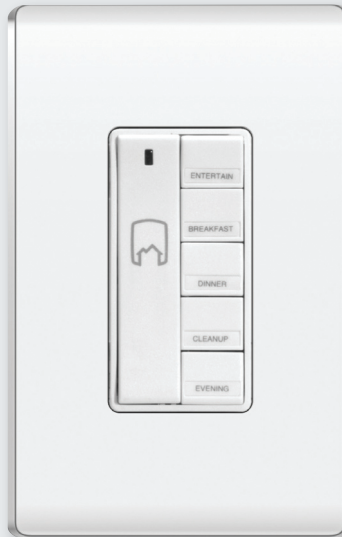

SYSTEM FEATURES

- Frequency-agile Radio Frequency (RF) wireless communications technology
- Simple, intuitive programming without the use of a computer or controller
- Increased control with the use of RS232 and IR to RF interfaces
- Plug-in modules allow control of small appliances and table or floor lamps
- Whole-house and room scene control

www.legrand.us/onq