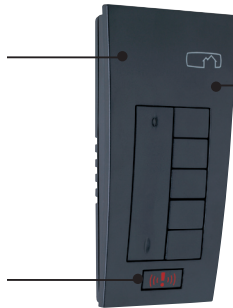

# RFLC System

Hand-held device includes wall-mounted holster for easy storage

MRH5-G  
Hand-Held Whole House Scene Controller

Whole house scene control

DRD4-X  
In-Wall Universal Dimmer

Universal Dimmer operates most dimmable lighting types

DRD6-X  
In-Wall Room Scene Controller

Decorator style device mounts in standard one-gang box

Remembers scenes, even through power failures

Panic mode offers a sense of security with instant whole house response