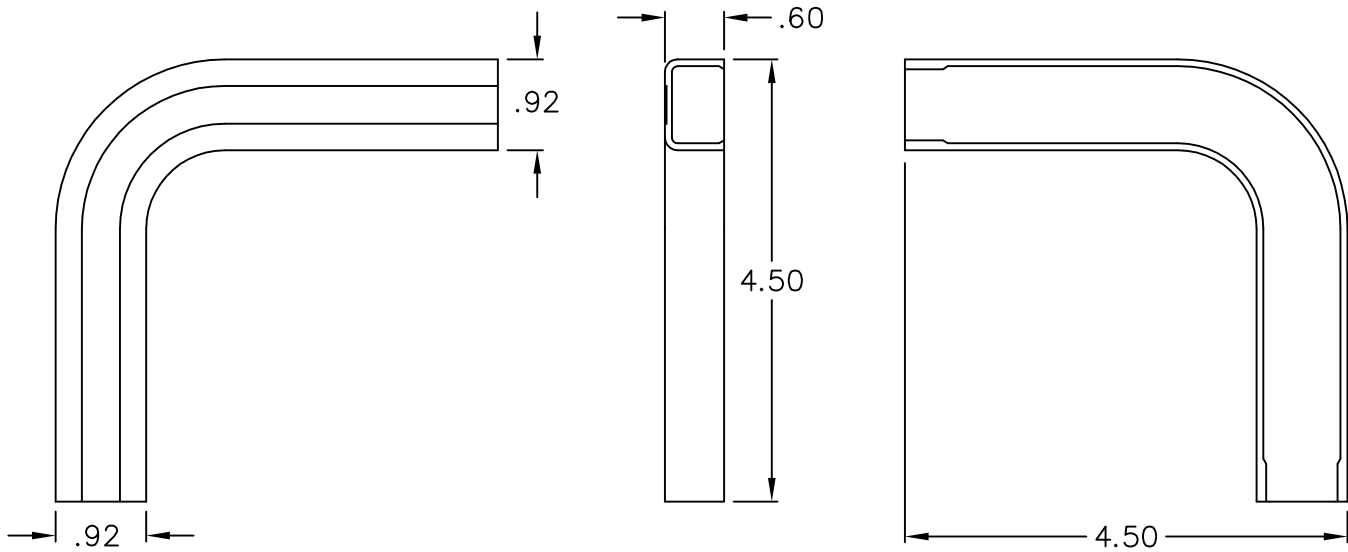

3/4" 90° Flat Elbow

PRODUCT SPECIFICATION

Package includes:

A. 3/4" Flat Elbow, 10 pcs

Features and Benefits:

- Designed to allow left and right turns
- Accommodates ICRW22R, ICRWR118, and ICRWR11S 3/4"W x 1/2"H raceway sections
- Available in ivory and white

FLAT ELBOW, 3/4", 10 PK

ITEM NO. ICRW11EOXX
DWG NO. PSRW11E000

REV. A
PAGE NO. 1

CUSTOMER CARE / TECHNICAL SUPPORT * CSR@ICC.COM / 888-ASK-4-ICC (275-4422) * 2100 E. Valencia Dr, Suite D, Fullerton, CA 92831 * www.icc.com

NOTE: UNLESS OTHERWISE SPECIFIED

- 1. MATERIAL: HIGH IMPACT STYRENE
- 2. COLOR: XX: IV-IVORY & WH-WHITE

FLAT ELBOW, 3/4", 10 PK		 <i>PremiumProducts</i> <i>ProvenPerformance</i> <i>CompetitivePrices</i>	
ITEM NO.	ICRW11EOXX		REV. A
DWG NO.	PSRW11E000		PAGE NO. 2