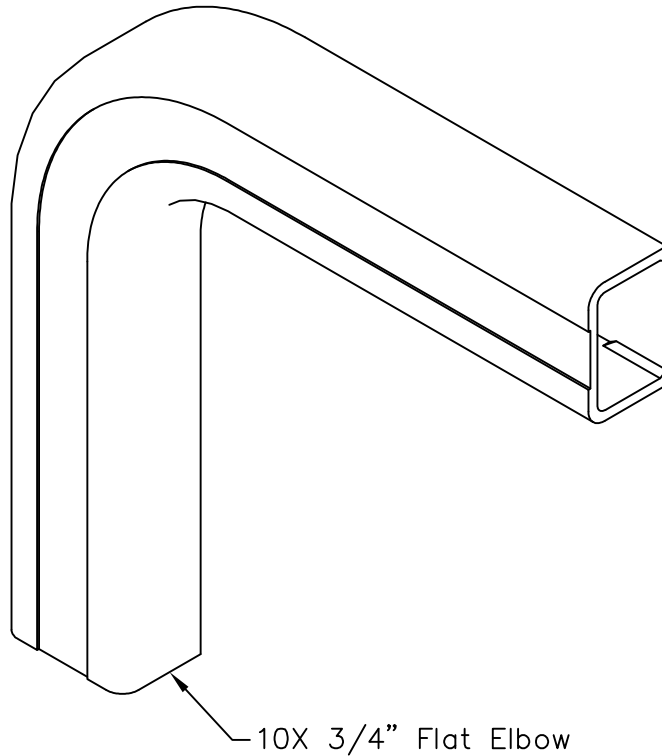

3/4" 90° Flat Elbow

PRODUCT SPECIFICATION

Package includes:

A. 3/4" Flat Elbow, 10 pcs

Features and Benefits:

- Designed to allow left and right turns
- Accommodates ICRW22R, ICRWR118, and ICRWR11S 3/4"W x 1/2"H raceway sections
- Available in ivory and white

FLAT ELBOW, 3/4", 10 PK

ITEM NO. ICRW11EOXX
DWG NO. PSRW11E000

REV. A
PAGE NO. 1

CUSTOMER CARE / TECHNICAL SUPPORT * CSR@ICC.COM / 888-ASK-4-ICC (275-4422) * 2100 E. Valencia Dr, Suite D, Fullerton, CA 92831 * www.icc.com

NOTE: UNLESS OTHERWISE SPECIFIED

- 1. MATERIAL: HIGH IMPACT STYRENE
- 2. COLOR: XX: IV-IVORY & WH-WHITE

FLAT ELBOW, 3/4", 10 PK		 <i>PremiumProducts</i> <i>ProvenPerformance</i> <i>CompetitivePrices</i>	
ITEM NO.	ICRW11EOXX		REV. A
DWG NO.	PSRW11E000		PAGE NO. 2