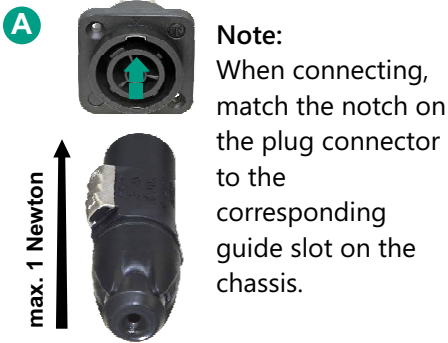

SAFETY NOTICE

powerCON® TRUE1 TOP

SAFETY WARNING

incorrect insertion may cause electrical contact misalignment resulting in equipment malfunction and/or personal injury.