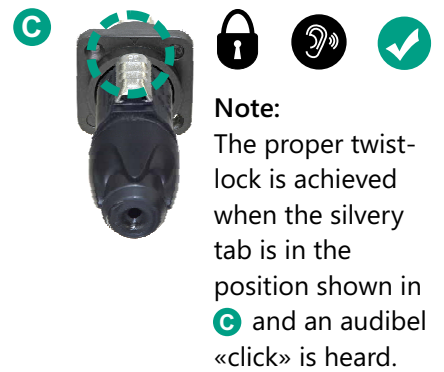

SAFETY NOTICE

powerCON® TRUE1 TOP

SAFETY WARNING

incorrect insertion may cause electrical contact misalignment resulting in equipment malfunction and/or personal injury.