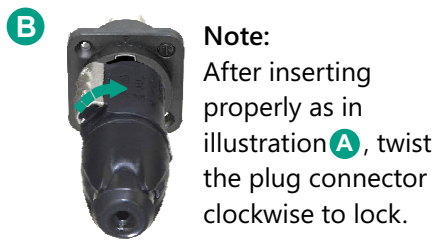

SAFETY WARNING

incorrect insertion may cause electrical contact misalignment resulting in equipment malfunction and/or personal injury.