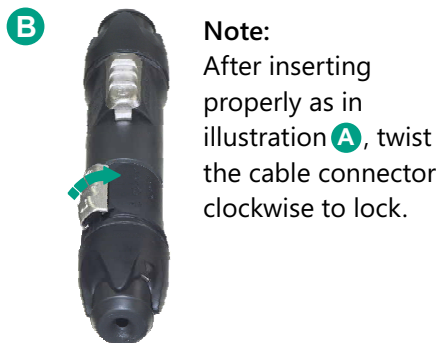

SAFETY WARNING

incorrect insertion may cause electrical contact misalignment resulting in equipment malfunction and/or personal injury.

NEUTRIK AG	LI	T: +423/237 24 24	F: +423/232 53 93	NEUTRIK France	FR	T: +33 1/4131 6750	F: +33 1/4131 0511
NEUTRIK USA Inc.	USA	T: +1 704/972 3050	F: +1 704/438 9202	NEUTRIK Tokyo Ltd.	JP	T: +81 3/3663 4733	F: +81 3/3663 4796
NEUTRIK (UK) Ltd.	UK	T: +44 1983/811 441	F: +44 1983/811 439	NEUTRIK Hong Kong Ltd.	HK	T: +852/2687 6055	F: +852/2687 6052
NEUTRIK Vertriebs GmbH	DE/NL/AT/DK	T: +49 8131/280 890	F: +49 8131/280 830	NEUTRIK India Pvt. Ltd.	IND	T: +91/982 05 43 424	F: +91/22 26163 540

Draft. Nr.: BDA 559 | Update: 15.11.2018 | Data subject to change without prior notice. © 2018 NEUTRIK®. NEUTRIK® are registered trademark of NEUTRI AG. ALL RIGHTS RESERVED.