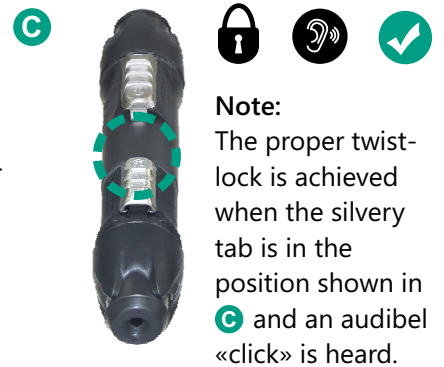

SAFETY WARNING

incorrect insertion may cause electrical contact misalignment resulting in equipment malfunction and/or personal injury.

NEUTRIK AG	LI	T: +423/237 24 24	F: +423/232 53 93	NEUTRIK France	FR	T: +33 1/4131 6750	F: +33 1/4131 0511
NEUTRIK USA Inc.	USA	T: +1 704/972 3050	F: +1 704/438 9202	NEUTRIK Tokyo Ltd.	JP	T: +81 3/3663 4733	F: +81 3/3663 4796
NEUTRIK (UK) Ltd.	UK	T: +44 1983/811 441	F: +44 1983/811 439	NEUTRIK Hong Kong Ltd.	HK	T: +852/2687 6055	F: +852/2687 6052
NEUTRIK Vertriebs GmbH	DE/NL/AT/DK	T: +49 8131/280 890	F: +49 8131/280 830	NEUTRIK India Pvt. Ltd.	IND	T: +91/982 05 43 424	F: +91/22 26163 540

Draft. Nr.: BDA 559 | Update: 15.11.2018 | Data subject to change without prior notice. © 2018 NEUTRIK®. NEUTRIK® are registered trademark of NEUTRI AG. ALL RIGHTS RESERVED.