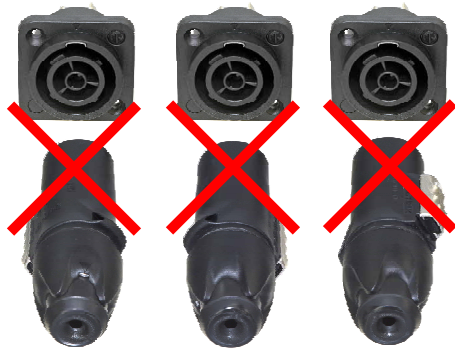

SAFETY NOTICE

powerCON® TRUE1 TOP

SAFETY WARNING

incorrect insertion may cause electrical contact misalignment resulting in equipment malfunction and/or personal injury.