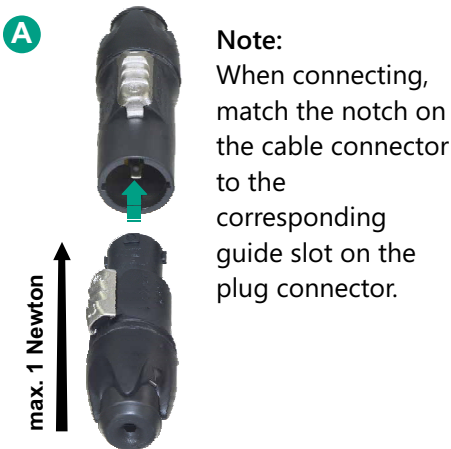

SAFETY WARNING

incorrect insertion may cause electrical contact misalignment resulting in equipment malfunction and/or personal injury.

NEUTRIK AG	LI	T: +423/237 24 24	F: +423/232 53 93	NEUTRIK France	FR	T: +33 1/4131 6750	F: +33 1/4131 0511
NEUTRIK USA Inc.	USA	T: +1 704/972 3050	F: +1 704/438 9202	NEUTRIK Tokyo Ltd.	JP	T: +81 3/3663 4733	F: +81 3/3663 4796
NEUTRIK (UK) Ltd.	UK	T: +44 1983/811 441	F: +44 1983/811 439	NEUTRIK Hong Kong Ltd.	HK	T: +852/2687 6055	F: +852/2687 6052
NEUTRIK Vertriebs GmbH	DE/NL/AT/DK	T: +49 8131/280 890	F: +49 8131/280 830	NEUTRIK India Pvt. Ltd.	IND	T: +91/982 05 43 424	F: +91/22 26163 540

Draft. Nr.: BDA 559 | Update: 15.11.2018 | Data subject to change without prior notice. © 2018 NEUTRIK®. NEUTRIK® are registered trademark of NEUTRI AG. ALL RIGHTS RESERVED.