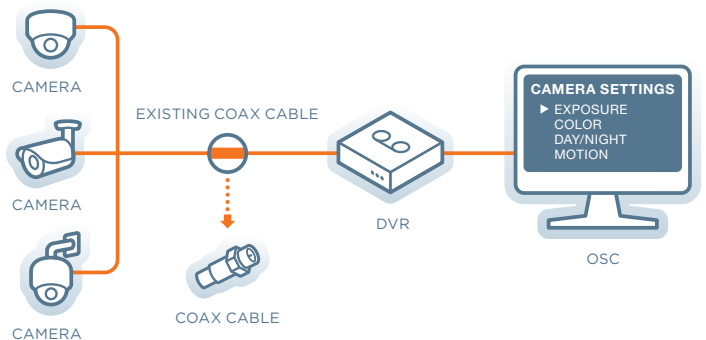

* See last page for specifications per camera.

True Wide Dynamic Range

Cameras with True Wide Dynamic Range (WDR) technology have advanced sensors that can process a wider range of lighting, dark and bright in the same image.

Image is under exposed

Image is over exposed

WDR image is clear and balanced

Universal HD over Coax® Technology

Universal HD over Coax® Complete Solutions are the best way to upgrade an existing analog system to high-definition. Universal HD over Coax® cameras and recorders can transmit HD-Analog, HD-TVI and HD-CVI signals up to 4K.

**UNIVERSAL
HD COAX®**

Up The Coax (UTC)

Get off the ladder! Make adjustments to your cameras from the DVR.

CleanView™ Hydrophobic Dome Coating

The CleanView™ coating improves visibility by repelling water spots, dust and grease build-up on the camera's dome. The CleanView™ coating treatment will allow liquid to roll off of the dome's polycarbonate surfaces when tilted vertically up to 10° or less.