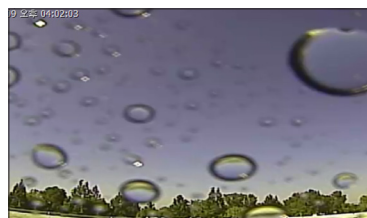

Image is under exposed

Image is over exposed

WDR image is clear and balanced

Universal HD over Coax® Technology

Universal HD over Coax® Complete Solutions are the best way to upgrade an existing analog system to high-definition. Universal HD over Coax® cameras and recorders can transmit HD-Analog, HD-TVI and HD-CVI signals up to 4K.

**UNIVERSAL
HD COAX®**

Up The Coax (UTC)

Get off the ladder! Make adjustments to your cameras from the DVR.

CleanView™ Hydrophobic Dome Coating

The CleanView™ coating improves visibility by repelling water spots, dust and grease build-up on the camera's dome. The CleanView™ coating treatment will allow liquid to roll off of the dome's polycarbonate surfaces when tilted vertically up to 10° or less.