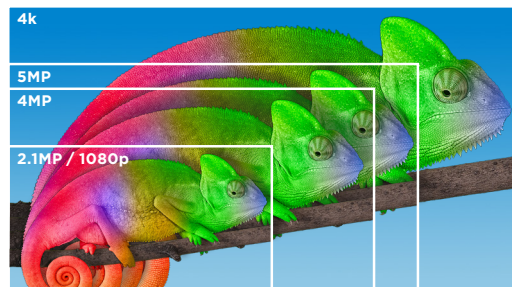

The future of HD Analog surveillance.

 **STAR-LIGHT** *PLUS*™

Color in Darkness Universal HD over Coax® cameras

Up to 4K Ultra HD resolution.

New ROI from coaxial infrastructure

Color in Darkness Universal HD over Coax® cameras

Ultra HD Resolution

DW's technology delivers crystal-clear images in resolutions up to 4K over coaxial infrastructure. Higher resolution delivers forensic details when zooming into the camera's field of view.