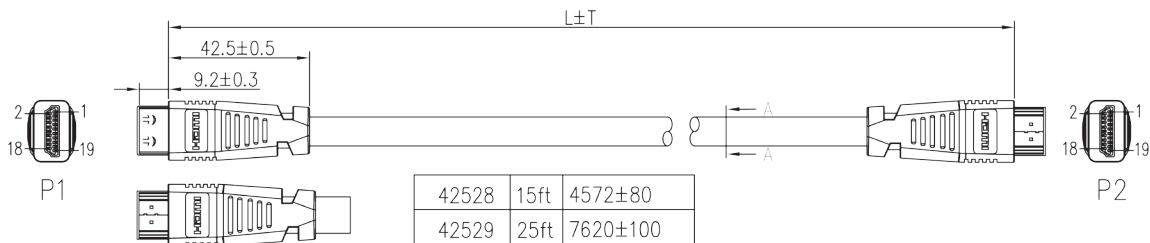

DATA SHEET

SPECIFICATIONS: Standard Speed HDMI Cable With Gripping Connectors CL2P - Plenum Rated

42528	15ft	4572±80
42529	25ft	7620±100
42530	35ft	10668±120
42531	40ft	12192±150
42532	50ft	15240±150
P/N	L±T