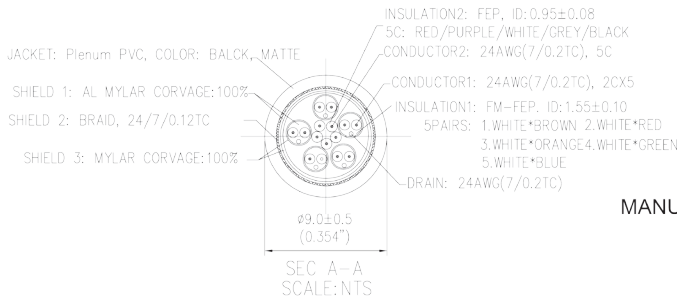

MANUFACTURED IN TAIWAN

ITEM DESCRIPTION

42530	35ft Standard Speed HDMI Cable with Gripping Connectors - CL2P - Plenum Rated
42531	40ft Standard Speed HDMI Cable with Gripping Connectors - CL2P - Plenum Rated
42532	50ft Standard Speed HDMI Cable with Gripping Connectors - CL2P - Plenum Rated

C2G®
A brand of **legrand**

3555 Kettering Blvd.
Moraine, OH 45439
Phone: 800.CABL.911
www.c2g.com

Follow Us