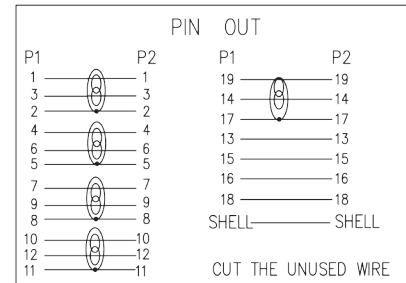

MANUFACTURED IN TAIWAN

ITEM DESCRIPTION

42530	35ft Standard Speed HDMI Cable with Gripping Connectors - CL2P - Plenum Rated
42531	40ft Standard Speed HDMI Cable with Gripping Connectors - CL2P - Plenum Rated
42532	50ft Standard Speed HDMI Cable with Gripping Connectors - CL2P - Plenum Rated

C2G®
A brand of **legrand**

3555 Kettering Blvd.
Moraine, OH 45439
Phone: 800.CABL.911
www.c2g.com

Follow Us