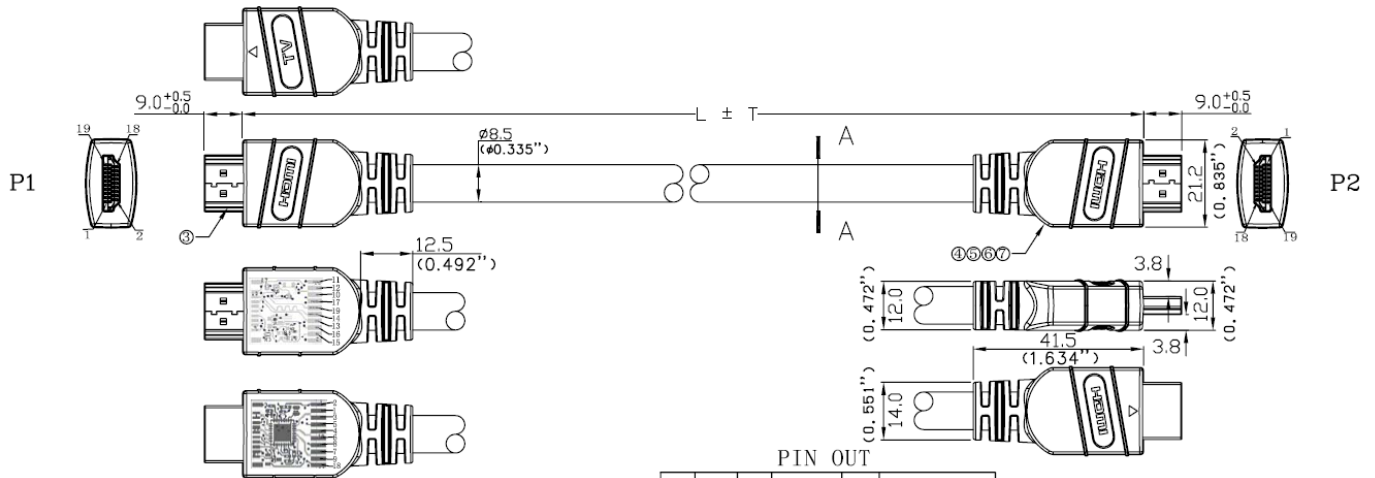

Specifications: Active High Speed HDMI Cable

PIN OUT

P1	PCBA (1692)	PCBA PIN	Wire Color	P2	SIGNAL NAME
1		1	Red	1	TMDS Data2+
3		3	White	3	TMDS Data2-
2		2	Drain	2	TMDS Data2 Shield
4		4	Brown	4	TMDS Data1+
6		6	White	6	TMDS Data1-
5		5	Drain	5	TMDS Data1 Shield
7		7	Blue	7	TMDS Data0+
9		9	White	9	TMDS Data0-
8		8	Drain	8	TMDS Data0 Shield
10		10	Green	10	TMDS Clock+
12		12	White	12	TMDS Clock-
11		11	Drain	11	TMDS Clock- Shield
13		13	Red	13	CEC
14		14	Black	14	UTILITY
19		19	White	19	Hot Plug Detect
17		17	Drain	17	DDC/CED Ground
15		15	Yellow	15	SCL
16		16	Violet	16	SDA
18		18	White	18	+5V Power
Shell		Shell	Drain	Shell