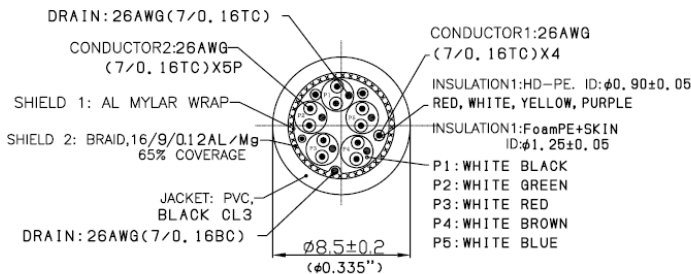

Specifications: Active High Speed HDMI Cable

PIN OUT

P1	PCBA (1692)	PCBA PIN	Wire Color	P2	SIGNAL NAME
1		1	Red	1	TMDS Data2+
3		3	White	3	TMDS Data2-
2		2	Drain	2	TMDS Data2 Shield
4		4	Brown	4	TMDS Data1+
6		6	White	6	TMDS Data1-
5		5	Drain	5	TMDS Data1 Shield
7		7	Blue	7	TMDS Data0+
9		9	White	9	TMDS Data0-
8		8	Drain	8	TMDS Data0 Shield
10		10	Green	10	TMDS Clock+
12		12	White	12	TMDS Clock-
11		11	Drain	11	TMDS Clock- Shield
13		13	Red	13	CEC
14		14	Black	14	UTILITY
19		19	White	19	Hot Plug Detect
17		17	Drain	17	DDC/CED Ground
15		15	Yellow	15	SCL
16		16	Violet	16	SDA
18		18	White	18	+5V Power
Shell		Shell	Drain	Shell	

Part Number	Description	Weight (lbs)
41367	50ft Active High Speed HDMI Cable	3.42
41368	75ft Active High Speed HDMI Cable	6.28

CABLES TO GO

Cables To Go
3555 Kettering Blvd.
Moraine, OH 45439
Phone: 800.287.2843
www.c2g.com

Follow Us