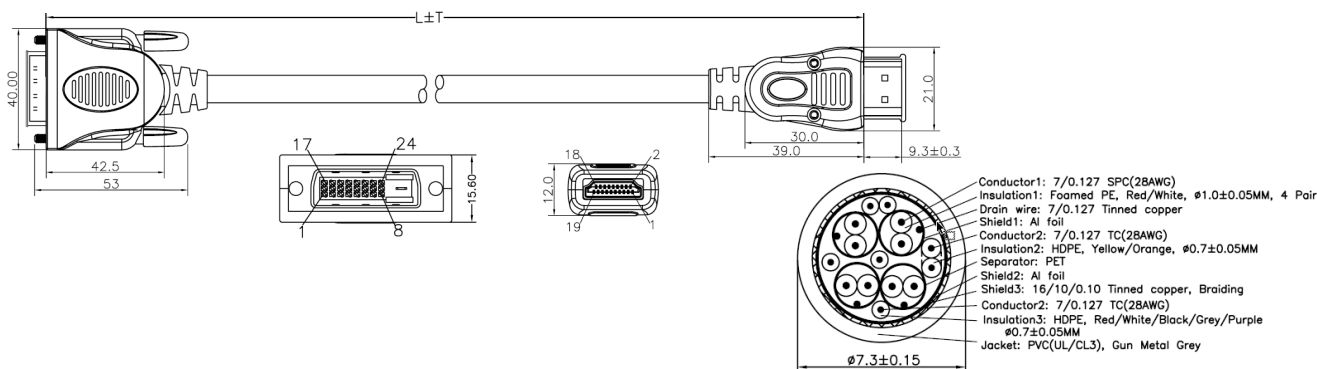

Conductor Type:	28AWG (7/0.127) Silver Plated Copper
Insulation:	Foamed PE Red/White O.D. - 1.0 ± 0.05mm
Drain Wire:	28AWG (7/0.127) Tinned Copper
Shield:	Aluminum Foil 100% Coverage

Conductor 2 (2 pair and 3 conductors):

Conductor Type:	28AWG (7/0.127) Tinned Copper
Insulation:	HDPE Yellow/Orange, Red/White/Black/ Grey/Purple O.D. - 0.7 ± 0.05mm
Pair Separator Material:	PET

Overall Cable Construction:

Foil Shield:	Aluminum Foil 100% Coverage
Braided Shield:	16/10/0.10 Tinned Copper 80% Coverage
Jacket	CL3-Rated PVC Gun Metal Grey O.D. - 7.3 ± 0.15mm

Connectors (2):

Connector Type:	HDMI® - Type A, DVI-D
Pin Construction:	Brass
Plating:	15µm Gold
Shell Construction:	SPCC
Plating:	0.5 - 1.0µm Gold
Insulation:	PBT
Hood:	Zinc Plated Alloy Gun Metal Grey
Dimensions (HxWxL):	11.4 x 21.0 x 42mm (HDMI) 15.6 x 40 x 42.5mm (DVI)