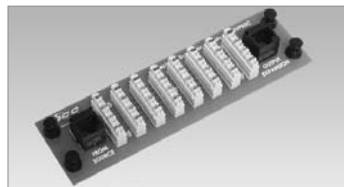

Compact Telephone Expansion Module
ICRESVPB3C

- 8-Port bridged telephone
- For an additional 8 extensions per line