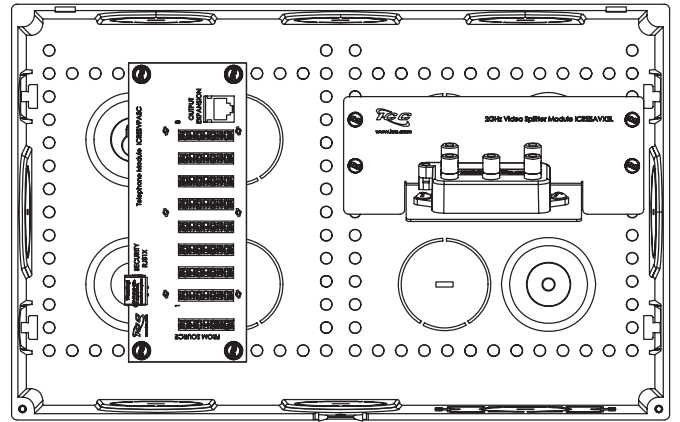

Mount modules vertically or horizontally
Monte modulos vertical o horizontal