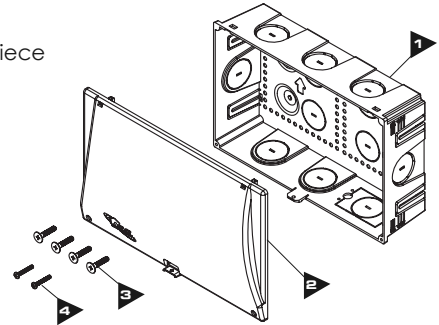

Package Content/Contenido

1. Enclosure 1ea.
  Caja (14.25" x 9.00" x 3.625")
2. Cover 1ea.
  Cubierto (15.00" x 9.40" x 1.00")
3. #10-24 x 1" Wood Screws 4 pieces
  Tornillo de Madera
4. #6-32 x 1" Machine Screw 2 pieces
  Tornillos

5. Connectivity Modules
  ICRESDC9PW:
  6-Port CAT 5e Data & 6-Port Telephone Module w/RJ31x, 1 Piece
  ICRESDC9PK:
  8-Port CAT 6 Data, 1 Piece
  8-Port Telephone Module w/RJ31x, 1 Piece
  2 GHz Video Splitter 1x6, 1 Piece