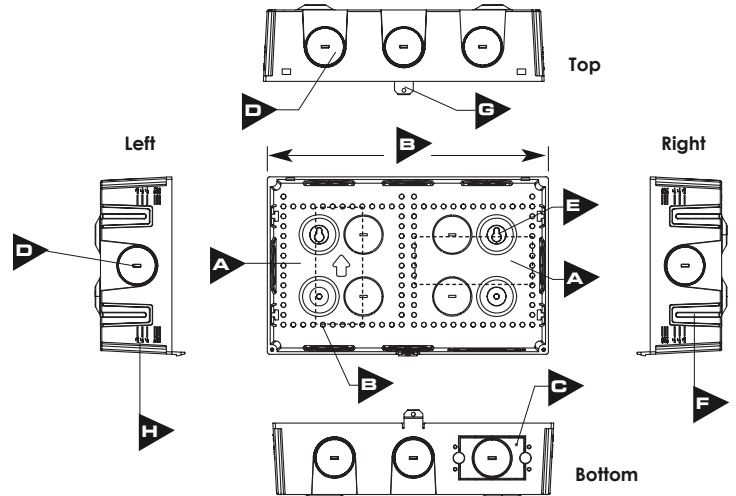

Features / Características

- A. Light-weight ABS plastic construction
  Construccion de plastico ligero ABS
- B. Holds up to 4 mounting modules
  Soporta hasta cuatro modulos
- C. 110 power knockout for an AC power outlet (optional)
  Acepta cajas electricas de 110V
- D. 3 top, 3 bottom, 4 rear, and 2 side cable entry knockouts
  Entradas y salidas para cable
- E. 4 surface screw mounts
  Cuatro agujeros para montar en superficie
- F. Extendable mounting tabs
  Lenguetas extensibles para montar entre postes
- G. Padlock option for additional security (padlock not included)
  Opcion para candado de seguridad
- H. Dry wall markings
  Marcas de guia para pared