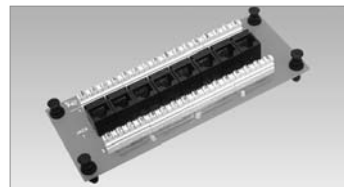

Compact CAT 6 Data Module
ICRESDPB3C

- Exceeds TIA CAT 6 performance standards
- 8-Port, supports up to 8 computers