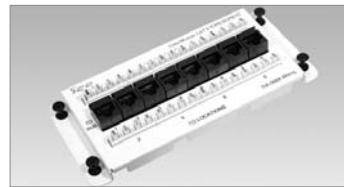

Mount modules vertically or horizontally  
*Monte modulos vertical o horizontal*

## Related Products

**Premier CAT 5e Data Module**  
**ICRESDPA1C**  

- Exceeds TIA CAT 5e performance standards
- 8-Port, supports up to 8 computers

**Premier Telephone Module**  
**ICRESVPA1C**  

- 8-Port bridged telephone with RJ-31X
- 4 incoming lines with 8 extensions per line