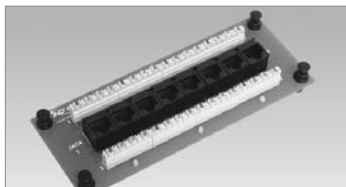

Mount modules vertically or horizontally  
*Monte modulos vertical o horizontal*

## Related Products

**Premier CAT 5e Data Module**  
**ICRESDPA1C**  

- Exceeds TIA CAT 5e performance standards
- 8-Port, supports up to 8 computers

**Premier Telephone Module**  
**ICRESVPA1C**  

- 8-Port bridged telephone with RJ-31X
- 4 incoming lines with 8 extensions per line

**Premier CAT 6 Data Module**  
**ICRESDPB1C**  

- Exceeds TIA CAT 6 performance standards
- 8-Port, supports up to 8 computers

**Premier Video Splitter Module**  
**ICRESAV82C**  

- 1 input x 8 outputs, supports up to 8 locations
- 2 GHz, 5-2300 MHz bandwidth