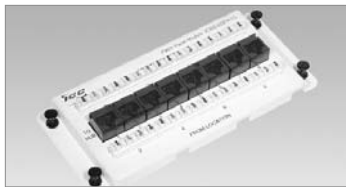

Related Products

Premier CAT 5e Data Module
ICRESDPA1C

- Exceeds TIA CAT 5e performance standards
- 8-Port, supports up to 8 computers