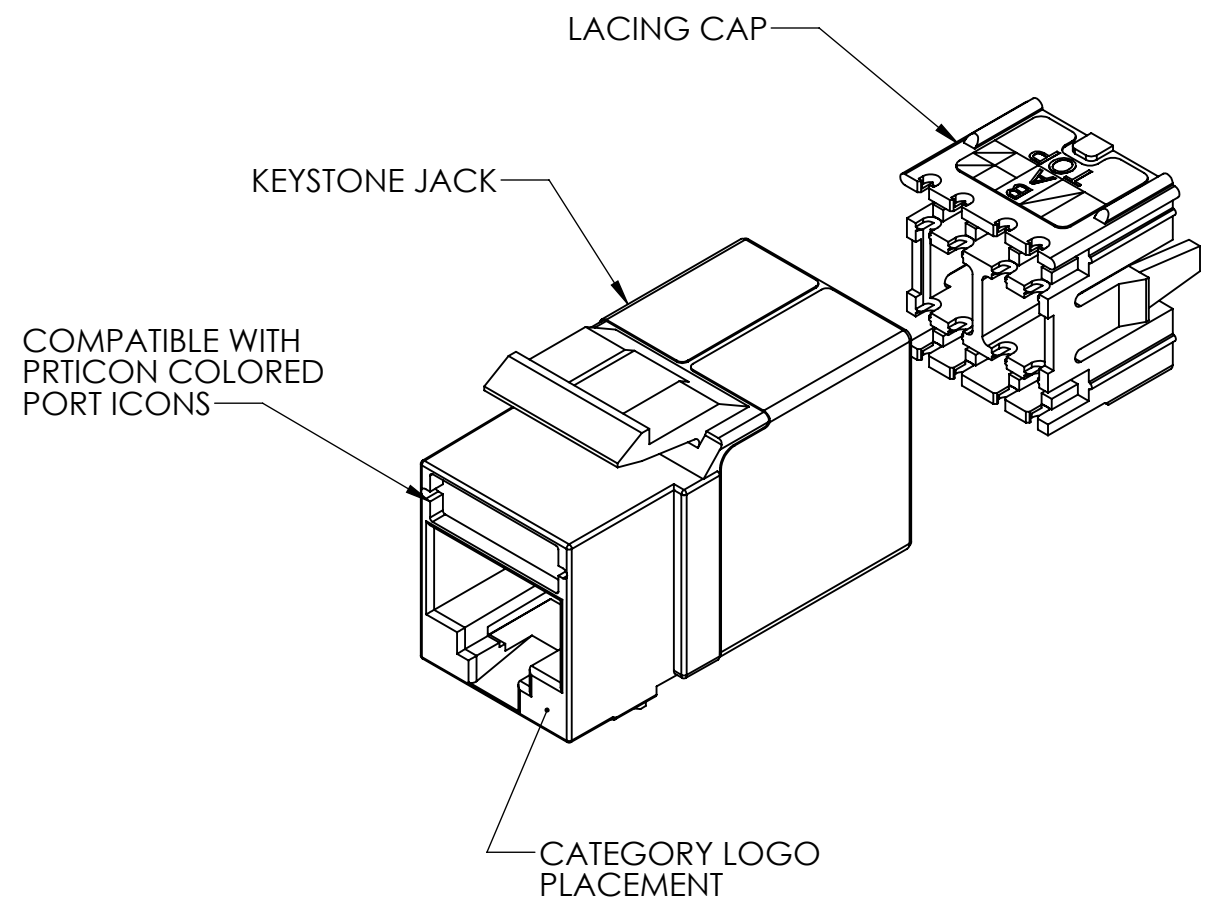

ALL DIMENSIONS ARE IN INCHES

-XX	JACK COLOR
BLANK	FOG WHITE
-00	BLACK
-13	ELEC IVORY
-27	PURPLE
-36	BLUE
-42	RED
-43	ORANGE
-44	YELLOW
-45	GREEN
-78	GRAY
-88	WHITE
-99	WM IVORY

NOTE: ALL COLORS NOT AVAILABLE FOR ALL CATEGORIES. CONTACT CSR FOR AVAILABILITY.