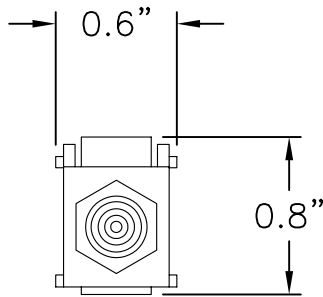

2

1

NOTES:

1. MATERIAL: ABS
2. UL LISTED
3. APPLICATIONS: AUDIO CONNECTIONS
4. COLORS AVAILABLE: IVORY, BROWN, BLACK, ALMOND, LIGHT ALMOND ,WHITE
5. CONNECTORS ARE GOLD PLATED BRONZE

B

B

A

A

PROPRIETARY AND CONFIDENTIAL
THE INFORMATION CONTAINED
IN THIS DRAWING IS THE SOLE
PROPERTY OF On-Q/LEGRAND.
ANY REPRODUCTION IN PART OR
AS A WHOLE WITHOUT THE WRITTEN
PERMISSION OF On-Q/LEGRAND
IS PROHIBITED. DRAWING IS SUBJECT
TO CHANGE WITHOUT NOTICE.

on·Q

legrand

P.O. Box 60907
Middletown, PA 17106-0907
1-800-321-2343

TITLE:

**KEYSTONE RED
RCA TO F-CONNECTOR**

SIZE A	DWG NO WP3462	FILE NAME CD-WP3462	CUST REV 1
REVISED DATE 11/09/07	SCALE NONE	SHEET 1 OF 1	

2

1