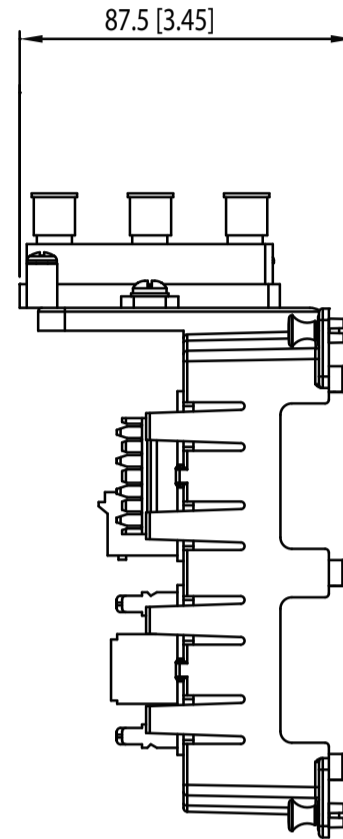

2

1

B

B

A

A

PROPRIETARY AND CONFIDENTIAL
THE INFORMATION CONTAINED
IN THIS DRAWING IS THE SOLE
PROPERTY OF On-Q/LEGRAND.
ANY REPRODUCTION IN PART OR
AS A WHOLE WITHOUT THE WRITTEN
PERMISSION OF On-Q/LEGRAND
IS PROHIBITED. DRAWING IS SUBJECT
TO CHANGE WITHOUT NOTICE.

on·Q

legrand®

P.O. Box 60907
Middletown, PA 17106-0907
1-800-321-2343

TITLE:

TRIO COMBO MODULE - 6x8 WITH CAT6 DATA

SIZE A	DWG NO CO1166	FILE NAME CD-CO1166	CUST REV A
REVISED DATE 01/11/18	SCALE NONE	SHEET 1 OF 1	

2

1