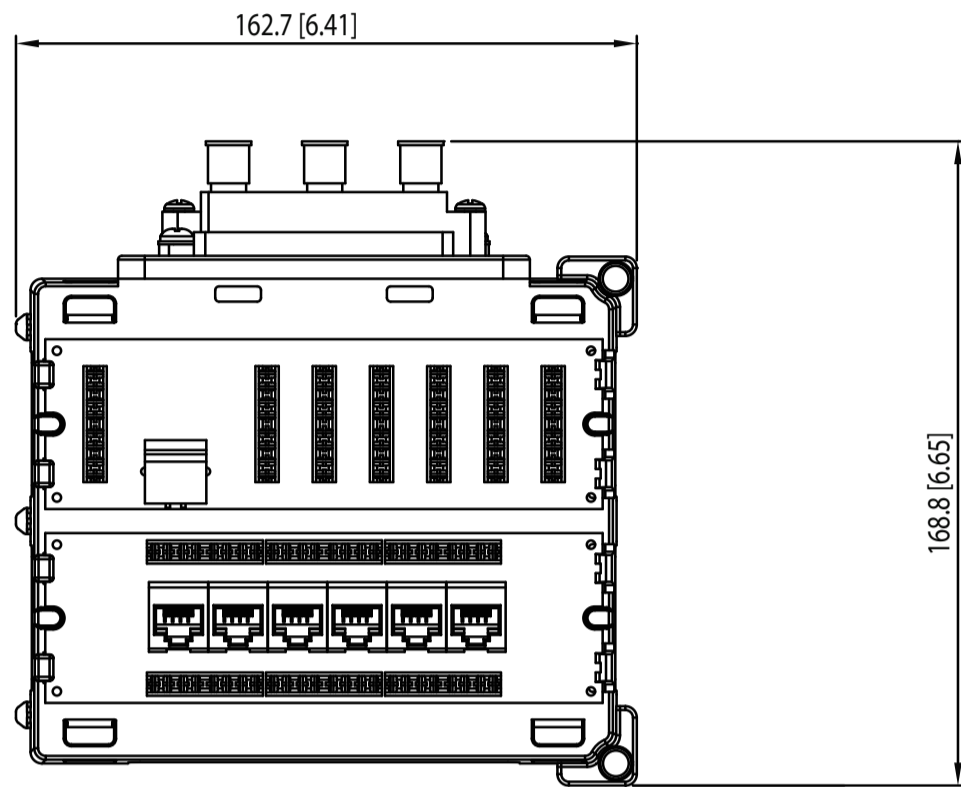

2

1

B

B

A

A

PROPRIETARY AND CONFIDENTIAL
THE INFORMATION CONTAINED
IN THIS DRAWING IS THE SOLE
PROPERTY OF On-Q/LEGRAND.
ANY REPRODUCTION IN PART OR
AS A WHOLE WITHOUT THE WRITTEN
PERMISSION OF On-Q/LEGRAND
IS PROHIBITED. DRAWING IS SUBJECT
TO CHANGE WITHOUT NOTICE.

on·Q

legrand®

P.O. Box 60907
Middletown, PA 17106-0907
1-800-321-2343

TITLE:

TRIO COMBO MODULE - 6x8 WITH CAT6 DATA

SIZE A	DWG NO CO1166	FILE NAME CD-CO1166	CUST REV A
REVISED DATE 01/11/18	SCALE NONE	SHEET 1 OF 1	

2

1