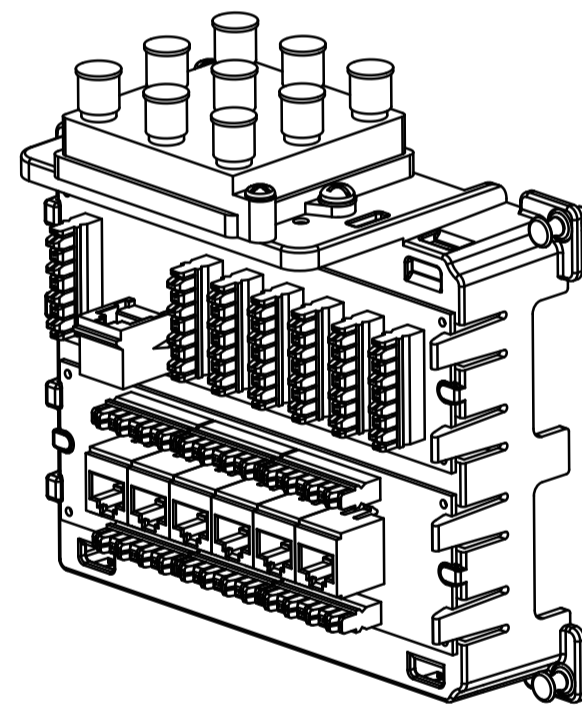

2

1

B

B

A

A

PROPRIETARY AND CONFIDENTIAL
THE INFORMATION CONTAINED
IN THIS DRAWING IS THE SOLE
PROPERTY OF On-Q/LEGRAND.
ANY REPRODUCTION IN PART OR
AS A WHOLE WITHOUT THE WRITTEN
PERMISSION OF On-Q/LEGRAND
IS PROHIBITED. DRAWING IS SUBJECT
TO CHANGE WITHOUT NOTICE.

on·Q

legrand®

P.O. Box 60907
Middletown, PA 17106-0907
1-800-321-2343

TITLE:

TRIO COMBO MODULE - 6x8 WITH CAT6 DATA

SIZE A	DWG NO CO1166	FILE NAME CD-CO1166	CUST REV A
REVISED DATE 01/11/18	SCALE NONE	SHEET 1 OF 1	

2

1