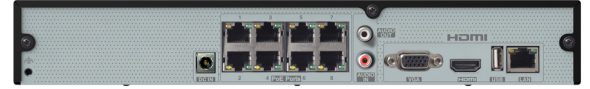

## N4NRM

4-Channel with 8 Built-in PoE Ports

## N8NRM

8-Channel with 8 Built-in PoE Ports

## N16NRM

16-Channel with 16 Built-in PoE Ports

Rear panel (N4NRM shown)

Rear panel (N8NRM shown)

Rear panel (N16NRM shown)

### Features

- Real time recording up to 8MP resolution (4K) at 30fps
- H.265 compression - Store up to 2x more than H.264!
- 4K HDMI output and one VGA monitor output
- N4NRM: 1 SATA port for up to 16TB of storage max  
N8NRM: 1 SATA port for up to 16TB of storage max  
N16NRM: 2 SATA ports for up to 32TB of storage max
- Facial detection\*\*
- Object and line crossing detection and alerts\*
- Smart Search - Specify a region on the camera view and search on changes in that area\*
- Free US-based DDNS and P2P services
- Remote viewing via web browser or your mobile device
- Easy video exporting via USB
- Rack ears (N16NRM only)
- Remote control included
- 5-year limited warranty