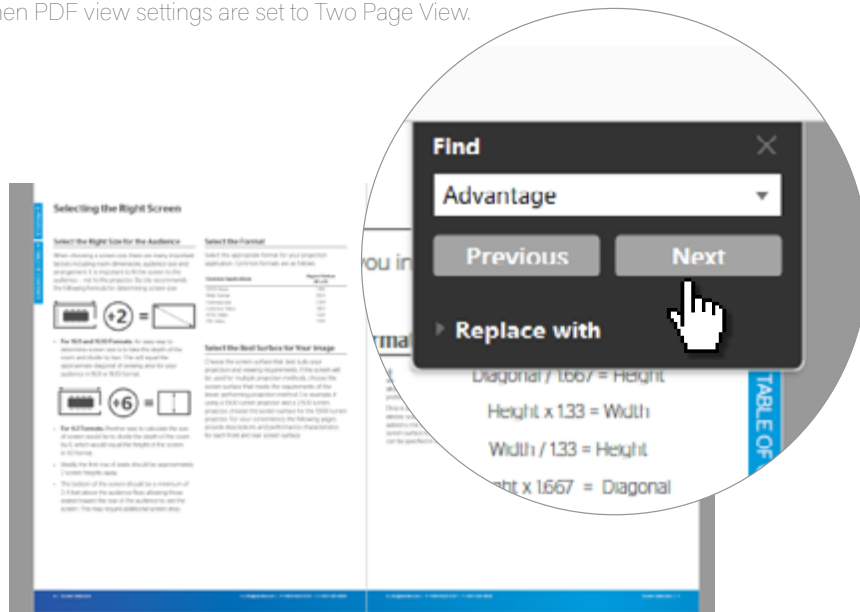

2024 **Retail Price Book**

Interactive PDF

DA-LITE[®]
A brand of  Legrand

Interactive PDF Features

These features work best when PDF view settings are set to Two Page View.

Search Content

Select Find in the Edit Menu or use the key command Control + F (PC) or Command + F (Mac) to open the Find Dialogue Box. Use this box to search for products, product categories or part numbers within the document.

Clickable Table of Contents

Pages 4–5 of this document contain a clickable table of contents. Simply find the screen or product category that you are looking for and click on it to be directed to the corresponding page.