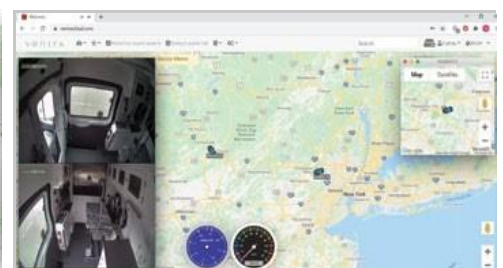

KNOW
 WHO, WHAT, WHERE & HOW

Ventra video solution provide customers with essential information by enhancing VISIBILITY and SECURITY to streamline fleet operation

Cargo Van

Trailer / Reefer

Box Truck

Semi

Bus / Transit

LOGISTICS
 Visibility and Security Application

FLEET SAFETY
 Accident and Risk Application

VIDEO TELEMATICS
 Realtime Remote Viewing

Real-Time Video

VentraCloud video provides real-time visibility to significantly enhance insight regardless of type of vehicle or industry. Whether its for logistics and delivery companies to monitor personnel / cargo access, theft, pilferage or space utilization...or for bus and transit providers to record ridership and incident documentation. Ventra systems increase security while increasing operational efficiency and revenue opportunities.

Vehicle Location

GPS History

Auto Event Upload

OTA Update

Remote SD Card Download

Remote SD Card Playback

Event History Inquiry

Email Notification*

GeoFence*

VentraCloud Alarm Sensor Event

VentraCloud Remote Live View

Remote Live Viewing Of Service Van

VentraCloud Remote Playback

VentraCloud Map View Mode

VentraCloud Construction Site

System Layout - Rear