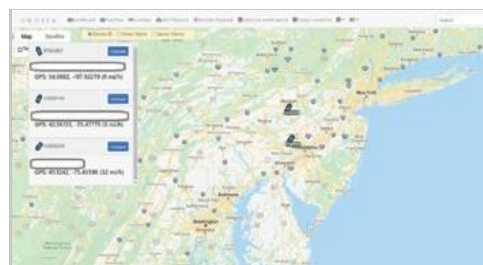

GeoFence*

VentraCloud Alarm Sensor Event

VentraCloud Remote Live View

Remote Live Viewing Of Service Van

VentraCloud Remote Playback

VentraCloud Map View Mode

VentraCloud Construction Site

System Layout - Rear