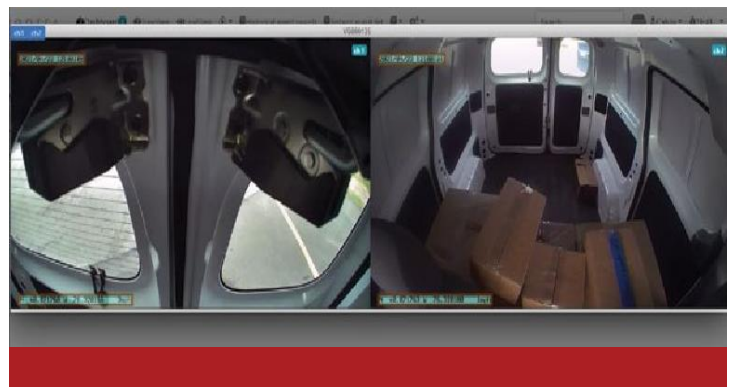

KNOW
 WHO, WHAT, WHERE & HOW

Ventra video solution provide customers with essential information by enhancing VISIBILITY and SECURITY to streamline fleet operation

Cargo Van

Trailer / Reefer

Box Truck

Semi

Bus / Transit

LOGISTICS
 Visibility and Security Application

FLEET SAFETY
 Accident and Risk Application

VIDEO TELEMATICS
 Realtime Remote Viewing

Real-Time Video

VentraCloud video provides real-time visibility to significantly enhance insight regardless of type of vehicle or industry. Whether its for logistics and delivery companies to monitor personnel / cargo access, theft, pilferage or space utilization...or for bus and transit providers to record ridership and incident documentation. Ventra systems increase security while increasing operational efficiency and revenue opportunities.

VentraCloud Video Telematics Service

VentraCloud is an optional monthly service that can be added anytime, providing greater flexibility for organizations. VentraCloud live viewing and data access delivers a wealth of information to effectively manage any fleet. Whether you are on the go or behind your desk, remotely access live video feed, retrieve recordings and manage entire fleet. VentraCloud is the complete vehicle visibility solution.