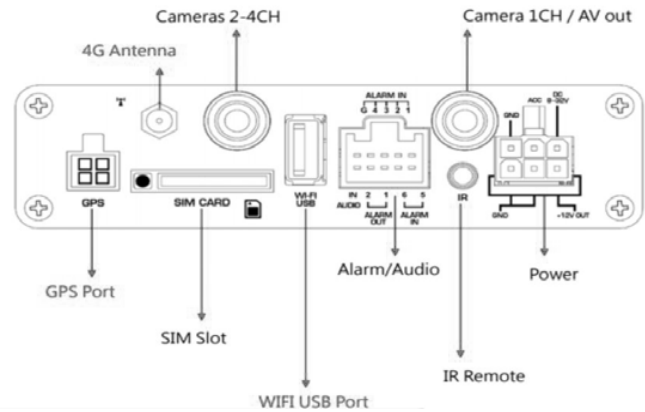

System Layout - Rear

Robust integration capability with external sensors and devices to suit a wide range of applications.