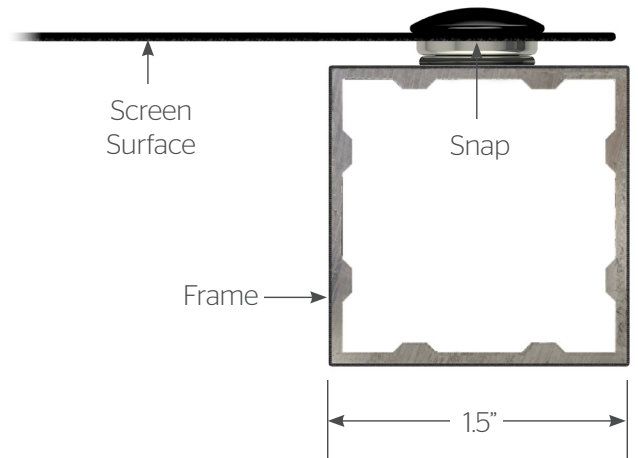

A BRAND OF MILESTONE AV TECHNOLOGIES | www.milestone.com

P 800.622.3737 / 574.267.8101 F 877.325.4832 / 574.267.7804

E info@da-lite.com

In British Columbia, Milestone AV Technologies ULC carries on business as MAVT Milestone AV Technologies ULC.

©2017 Milestone AV Technologies. DL-0458 (Rev. 3) 12.17.

Da-Lite is a registered trademarks of Milestone AV Technologies. All other brand names or marks are used for identification purposes and are trademarks of their respective owners. All patents are protected under existing designations. Other patents pending.