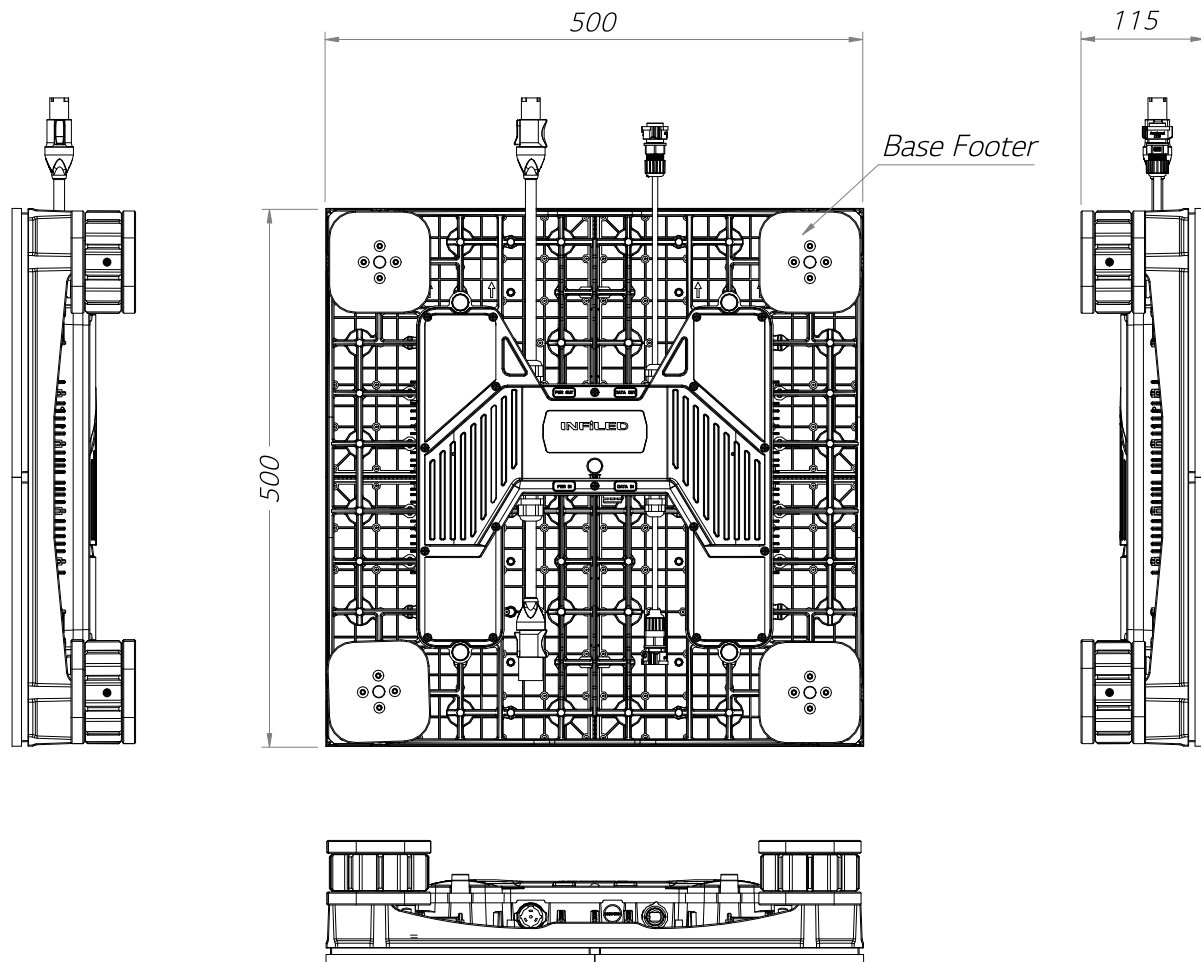

LFCL039-GN

- Cabinet Size : W500mm X H500mm

- Base Footer : 95mm X 95mm

PROJECT TITLE

LED Screen

NOTE

- 1. This drawing is only for reference
- 2. Specifications subject to change without notice.

REVISIONS DATE

DRAWN BY

DESIGNED BY

CHECKED BY

APPROVED BY

DRAWING TITLE  
Cabinet Elevation  
LFCL039-GN

MATERIAL

SCALE 1 / 7

DATE 2022. 03. 29.

SHEET NO. 001 REV. A

A3/420x597mm (27up)

**LFCG Base Footer**  
 - 95mm x 95mm

PROJECT TITLE

LED Screen

NOTE

1. This drawing is only for reference
2. Specifications subject to change without notice.

Note:  
 1. You can rotate regulator to adjust the height of base footer.