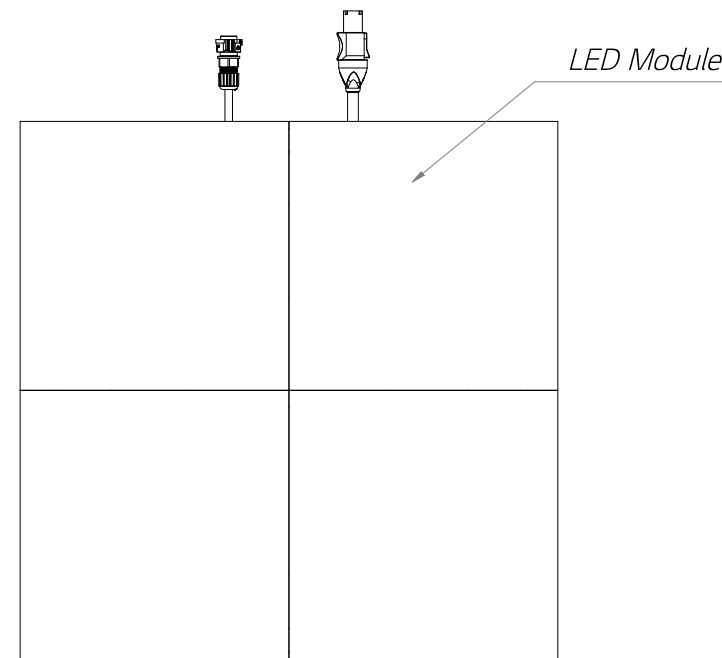

LFCL039-GN

- Cabinet Size : W500mm X H500mm

- Base Footer : 95mm X 95mm

PROJECT TITLE

LED Screen

NOTE

- 1. This drawing is only for reference
- 2. Specifications subject to change without notice.

REVISIONS DATE

DRAWN BY

DESIGNED BY

CHECKED BY

APPROVED BY

DRAWING TITLE  
Cabinet Elevation  
LFCL039-GN

MATERIAL

SCALE 1 / 7

DATE 2022. 03. 29.

SHEET NO. 001 REV. A

A3/420x597mm (27up)

**LFCG Base Footer**  
 - 95mm x 95mm

PROJECT TITLE

LED Screen

NOTE

1. This drawing is only for reference
2. Specifications subject to change without notice.

Note:  
 1. You can rotate regulator to adjust the height of base footer.