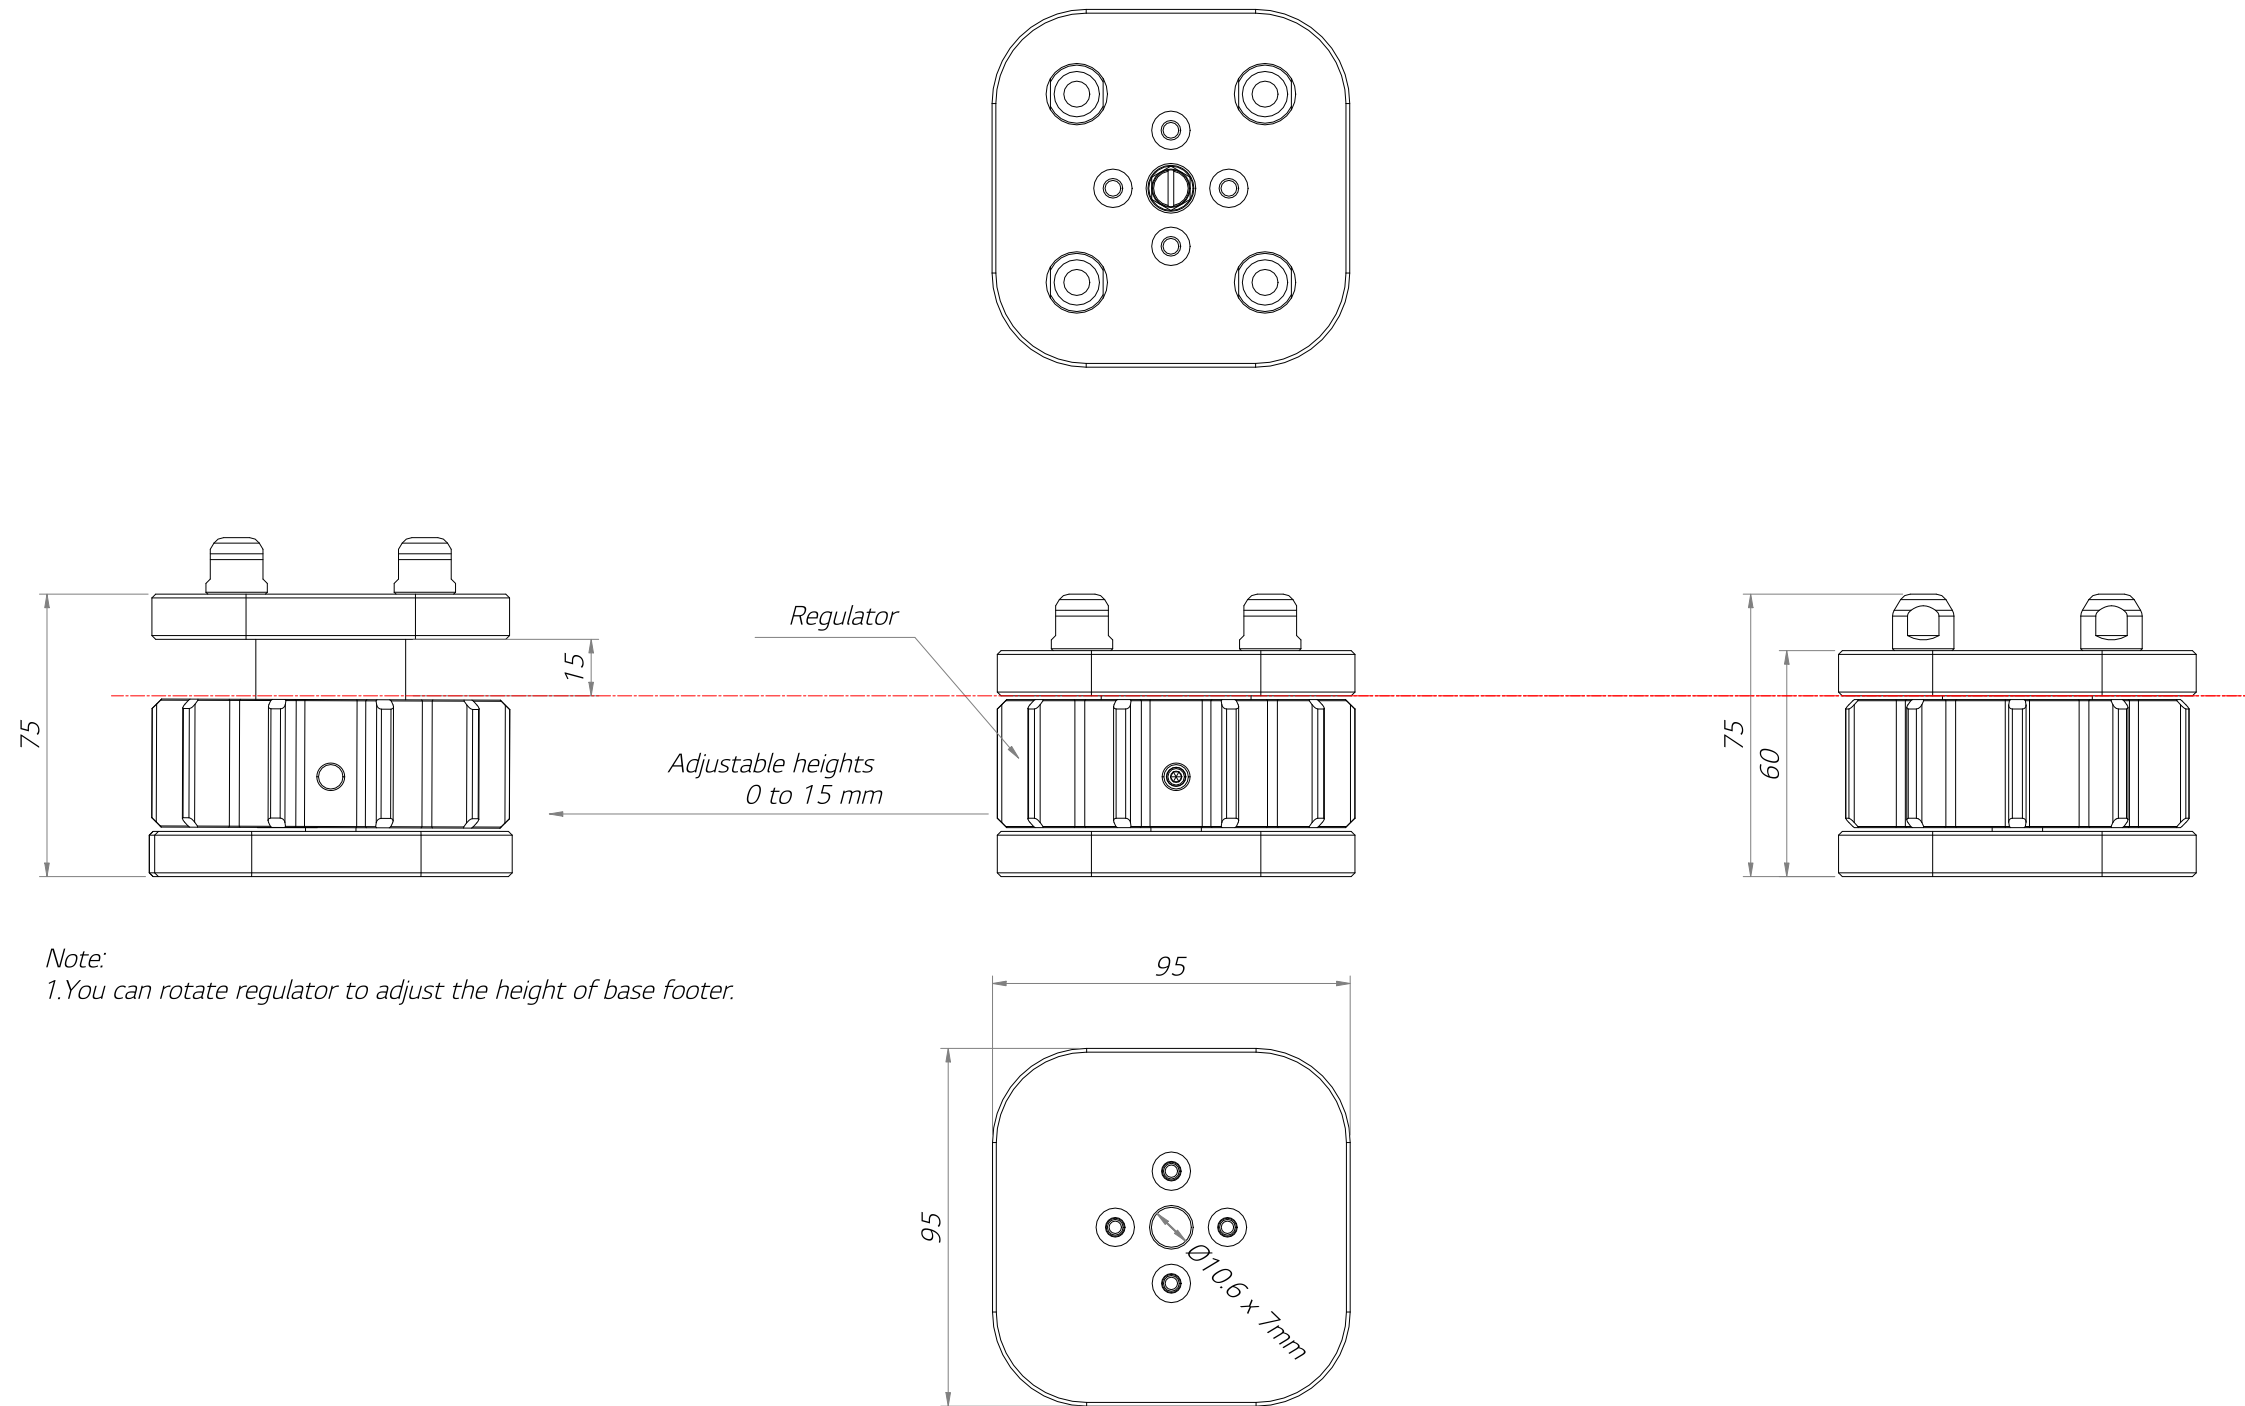

LFCL039-GN

- Cabinet Size : W500mm X H500mm

- Base Footer : 95mm X 95mm

PROJECT TITLE

LED Screen

NOTE

- 1. This drawing is only for reference
- 2. Specifications subject to change without notice.

REVISIONS DATE

SHEET NO. 001 REV. A

A3/420x597mm (27up)

**LFCG Base Footer**  
 - 95mm x 95mm

PROJECT TITLE

LED Screen

NOTE

1. This drawing is only for reference
2. Specifications subject to change without notice.

Note:  
 1. You can rotate regulator to adjust the height of base footer.