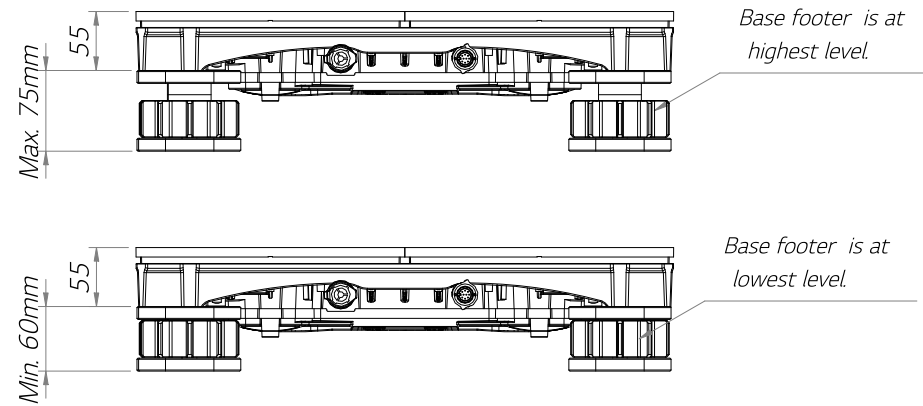

LFCL039-GN

- Cabinet Size : W500mm X H500mm

- Base Footer : 95mm X 95mm

PROJECT TITLE

LED Screen

NOTE

- 1. This drawing is only for reference
- 2. Specifications subject to change without notice.

REVISIONS DATE

DRAWN BY

DESIGNED BY

CHECKED BY

APPROVED BY

DRAWING TITLE  
Cabinet Elevation  
LFCL039-GN

MATERIAL

SCALE 1 / 7

DATE 2022. 03. 29.

SHEET NO. 001 REV. A

A3/420x597mm (27up)

**LFCG Base Footer**  
 - 95mm x 95mm

PROJECT TITLE

LED Screen

NOTE

1. This drawing is only for reference
2. Specifications subject to change without notice.

Note:  
 1. You can rotate regulator to adjust the height of base footer.