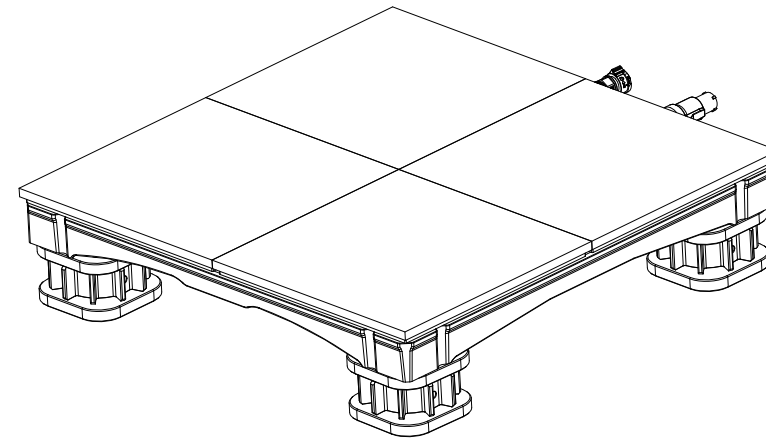

LFCL039-GN

- Cabinet Size : W500mm X H500mm

- Base Footer : 95mm X 95mm

PROJECT TITLE

LED Screen

NOTE

- 1. This drawing is only for reference
- 2. Specifications subject to change without notice.

REVISIONS DATE

DRAWN BY

DESIGNED BY

CHECKED BY

APPROVED BY

DRAWING TITLE  
Cabinet Elevation  
LFCL039-GN

MATERIAL

SCALE 1 / 7

DATE 2022. 03. 29.

SHEET NO. 001 REV. A

A3/420x597mm (27up)

**LFCG Base Footer**  
 - 95mm x 95mm

PROJECT TITLE

LED Screen

NOTE

1. This drawing is only for reference
2. Specifications subject to change without notice.

Note:  
 1. You can rotate regulator to adjust the height of base footer.