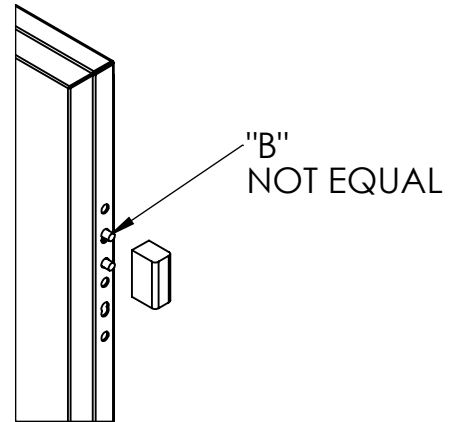

LOWELL FRONT DOOR HINGE INSTALL- EQUAL VS NOT EQUAL HINGE LOCATION

PN: 25683

DWG NO: 01-6897