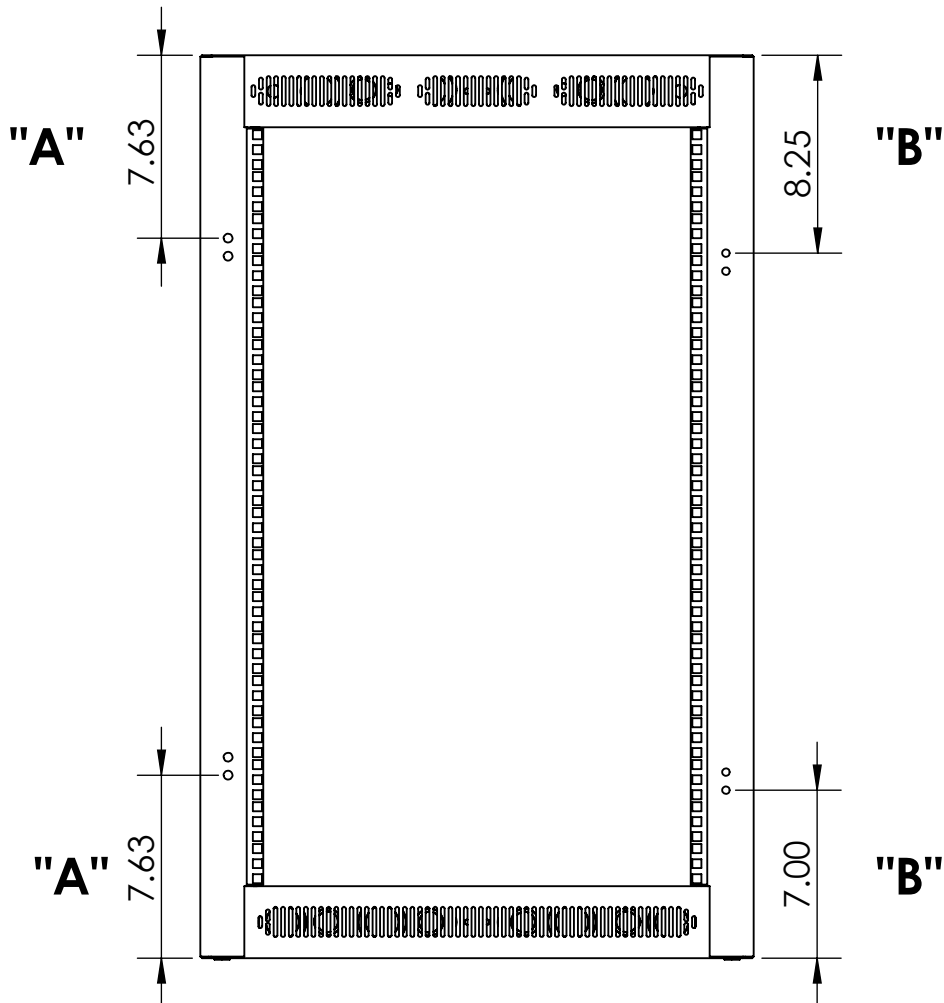

LOWELL FRONT DOOR HINGE INSTALL- EQUAL VS NOT EQUAL HINGE LOCATION

PN: 25683

DWG NO: 01-6897