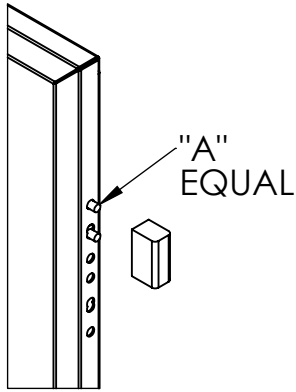

LOWELL FRONT DOOR HINGE INSTALL- EQUAL VS NOT EQUAL HINGE LOCATION

PN: 25683

DWG NO: 01-6897