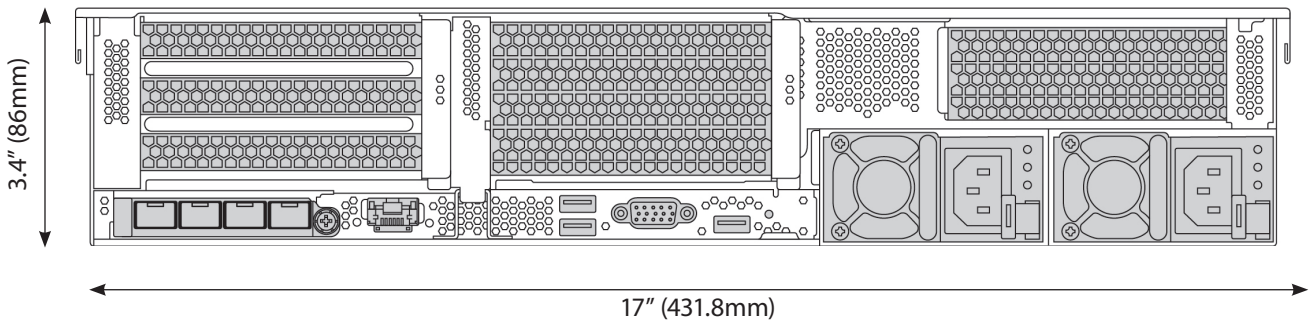

Honeywell

MAXPRO® NVR PE (Professional Edition)

32/64/96/128/192-Channel Enterprise NVR

DIMENSIONS

Front View

Rear View

ORDERING

MAXPRO NVR PE - PART NUMBER LOOKUP