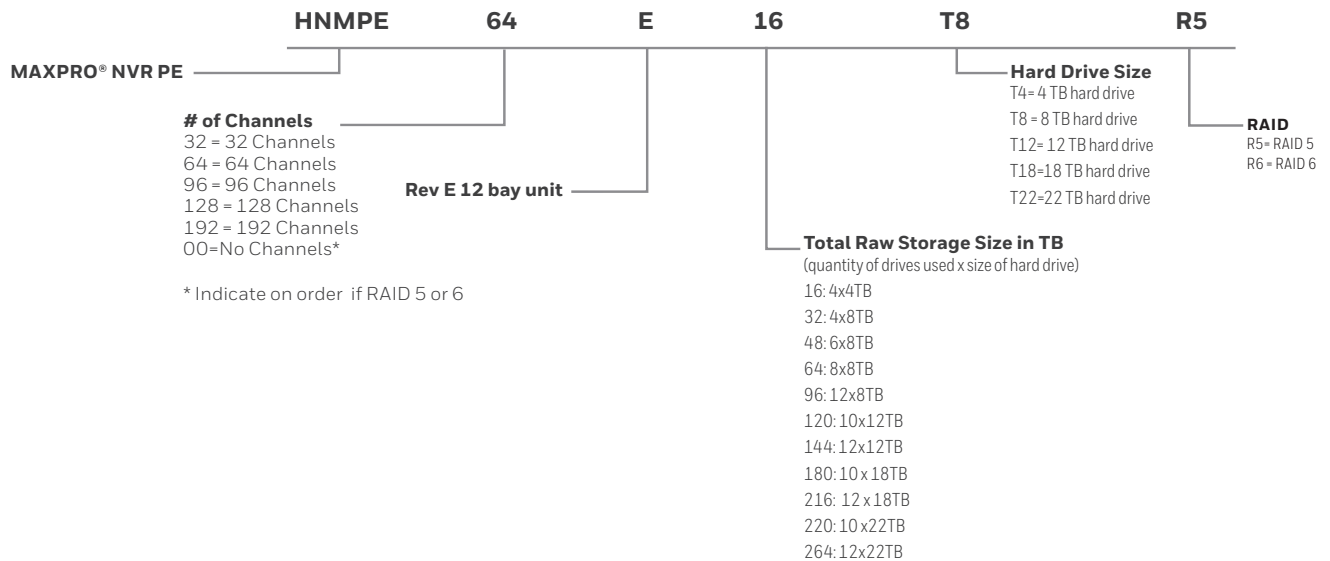

Honeywell

MAXPRO® NVR PE (Professional Edition)

32/64/96/128/192-Channel Enterprise NVR

DIMENSIONS

Front View

Rear View

ORDERING

MAXPRO NVR PE - PART NUMBER LOOKUP