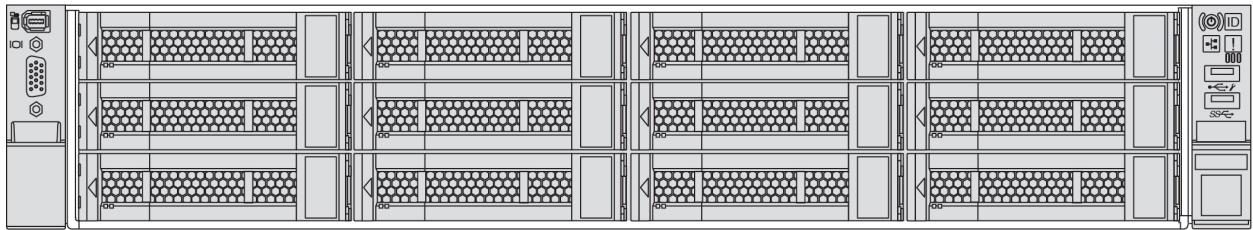

OPERATIONAL	
MAXPRO NVR PE HARDWARE	
PROCESSOR	Intel Xeon Silver 4310
MEMORY	32GB TruDDR4 3200 MHz RDIMM
POWER SUPPLY	1+1 750W (230V/115V) Platinum Hot-Swap Power Supply
OS DRIVE	2 x 480GB Read Intensive SSD in RAID1
STORAGE CAPACITIES	16 TB to 264 TB raw storage
STORAGE HARD DRIVE OPTIONS	12 x 3.5" removable, hotswap 4TB, 8TB, 12TB, 18 TB and 22TB SATA options
NETWORK	Quad 1 GbE LAN Ports, (2x 10GbE optional)
CHASSIS WITH LOCKING BEZEL	2U, 12 bay including rack mount kit
RAID CARD	RAID Level 0, 1, 5, 6, or 10
AUDIO	Line IN, Line Out and MIC In
TPM	TPM 2.0
REAR/FRONT PANEL CONNECTIONS	
MOUSE AND KEYBOARD	2 x USB (mouse and keyboard included)
USB	2x USB Front; 3 x USB Rear
NETWORK	4x RJ45
XCLARITY	1x RJ45
MONITOR OUTPUT	1x VGA
ELECTRICAL	
INPUT VOLTAGE	110/220 VAC 50/60 Hz
OPERATING VOLTAGE	120/240V Auto-sensing
POWER DISSIPATION	Average BTU rating = 615.2 BTU/HR Peak BTU rating = 2800 BTU/HR
MECHANICAL	
CONSTRUCTION	Chassis: Grey matte paint
DIMENSIONS (W X H X D)	17 x 3.4 x 27.7 inches / 431.8 x 86.36 x 703.58 mm
WEIGHT	85.5 lbs / 38.8 kg (fully populated)
ENVIRONMENTAL	
OPERATING TEMPERATURE	10°C to 35°C (50°F to 95°F)
RELATIVE HUMIDITY	8 to 80% non-condensing
REGULATORY	
EMISSIONS	FCC Part 15, Subpart B, Class B
SAFETY	ANSI/UL 60950-1; CAN/CSA C22.2 No 60950-1
OTHER	
WARRANTY	5 years
COUNTRY OF ORIGIN	Mexico (US); Hungary (Europe)
RECORDING AND REMOTE MONITORING PERFORMANCE	
3840 fps @ 1080p (8.0 Mbps bitrate) HD. 1-way audio for up to 128 IP channels / 5760 fps @ 1080p (5.3 Mbps bitrate) HD. 1-way audio for up to 192 IP channels Network bandwidth/throughput : 1500 Mbps. Rendering performance using CPU of up to 4 1080p HD @ 30 fps/120 fps on local client.	

Honeywell

MAXPRO® NVR PE (Professional Edition)

32/64/96/128/192-Channel Enterprise NVR

DIMENSIONS

Front View

Rear View

ORDERING

MAXPRO NVR PE - PART NUMBER LOOKUP