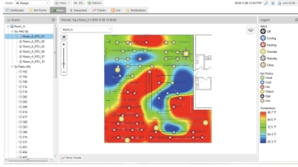

Product data sheet

Specifications

EcoStruxure IT Advisor: Cooling Optimize 1000 Rack License

SWDCO1000RCL-DIGI

Overview

Lead time

Usually in Stock

Disclaimer: This documentation is not intended as a substitute for and is not to be used for determining suitability or reliability of these products for specific user applications