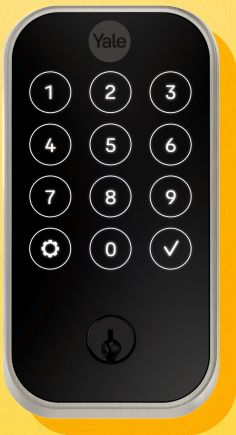

Touchscreen Lock