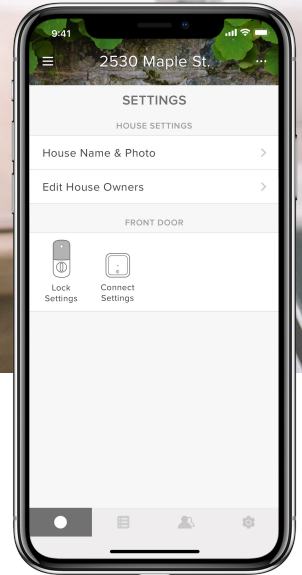

The Yale Assure Lock 2 works with your smart home from anywhere.

Monitor, lock and unlock from anywhere

View access history of who's entered your home

Receive notifications on your smartphone

Set schedules or routines for your lock for your lock

Give access to friends and family from anywhere

Works with Yale Access

Control from anywhere

Lock and unlock your door from your app, anywhere in the world

See access history

Receive real-time notifications and view a 24/7 activity feed

Share access with others

Manage entry codes or virtual keys for people you trust

DoorSense®

Check the status of the door and see if your door is securely closed and locked

Connects with:

Smart together:

Models