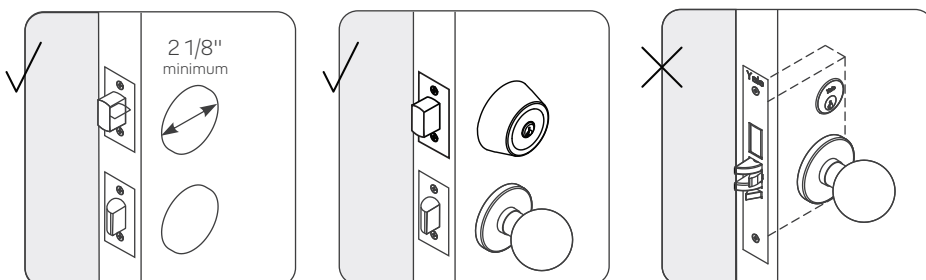

Yale Pro® 2 Specifications

Door Specifications	• Face Bore 2 1/8" or 1 1/2" • Edge Bore 1" • Backset 2 3/8" or 2 3/4" (adjustable latch) • Door Thickness 1 3/8" - 2 1/4"	Warranty	for the original owner, one year warranty for electronics and lifetime limited warranty for finish and mechanical operation.
Strikes / Latches	Strike Plate 1" x 2 1/4" RC Round Corner Latch 2 3/8" or 2 3/4" Adjustable Latch Faceplate 1" x 2 1/4" RC Round Corner	Temperature Range	Outside Temperature Range -30°C to 60°C = -22°F to 140°F Inside Temperature Range -15°C to 70°C = 5°F to 158°F Battery Temperature Range -10°C to 55°C = 14°F to 131°F Storage Temperature Range -40°C to 85°C = -40°F to 185°F
Keyway	KW-1 5 Pin (keyed models come with 1 key)	In the Box	• Yale Pro® 2 • DoorSense • Wi-Fi Smart Module • Deadbolt and Strike Plate • Mounting Hardware • Key (keyed models) • 4 AA Batteries • Door Template • Installation Manual • Connect Bridge (Comes with CB1 models only)
Handing	Self-handing	Product Measurements <table border="0"> <tr> <td>YRD614; YRD624</td> <td></td> </tr> <tr> <td>Exterior</td> <td>.8" L x 2.6" W x 4.9" H</td> </tr> <tr> <td>Interior</td> <td>1.7" L x 2.7" W x 4.9" H</td> </tr> <tr> <td colspan="2"> </td> </tr> <tr> <td>YRD634; YRD654</td> <td></td> </tr> <tr> <td>Exterior</td> <td>.6" L x 2.5" W x 3.7" H</td> </tr> <tr> <td>Interior</td> <td>1.7" L x 2.7" W x 4.9" H</td> </tr> </table>	
Durability & Security	ANSI/BHMA Grade 2 certified, 90 min fire rated and IPX5 rated		

Lock compatibility