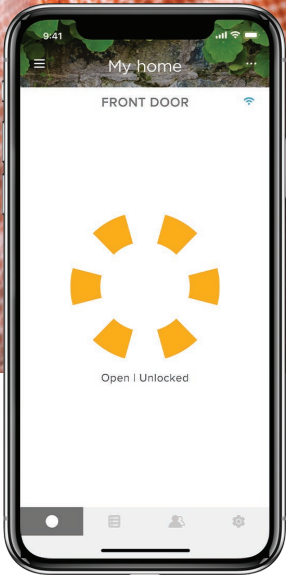

The Yale Assure Lock 2 works with your smart home from anywhere.

Monitor, lock and unlock from anywhere

View access history of who's entered your home

Receive notifications on your smartphone

Set schedules or routines for your lock for your lock

Give access to friends and family from anywhere

Works with Yale Access

Control from anywhere

Lock and unlock your door from your app, anywhere in the world

See access history

Receive real-time notifications and view a 24/7 activity feed

Share access with others

Manage entry codes or virtual keys for people you trust

DoorSense®

Check the status of the door and see if your door is securely closed and locked

Connects with:

Smart together:

Models