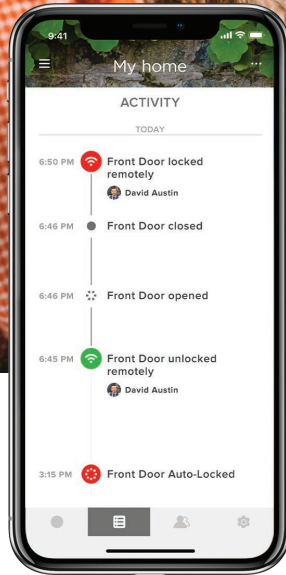

We know that even when you're not home, it's still on your mind, and your to-do list. Lock-up, let someone in, receive notifications and share access from anywhere using the Yale Access App.

Works with most entry doors

The Yale Assure Lock 2 works with your smart home from anywhere.

Monitor, lock and unlock from anywhere

View access history of who's entered your home

Receive notifications on your smartphone

Set schedules or routines for your lock for your lock

Give access to friends and family from anywhere

Works with Yale Access

Control from anywhere

Lock and unlock your door from your app, anywhere in the world

See access history

Receive real-time notifications and view a 24/7 activity feed

Share access with others

Manage entry codes or virtual keys for people you trust

DoorSense®

Check the status of the door and see if your door is securely closed and locked

Connects with:

Smart together:

Models