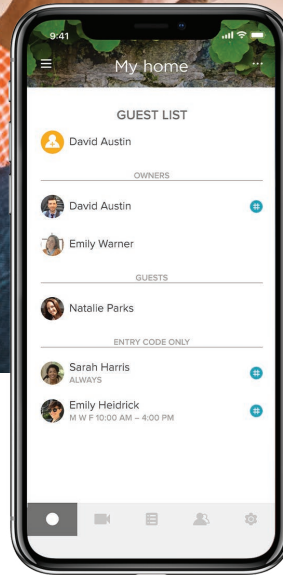

The Yale Assure Lock 2 works with your smart home from anywhere.

Monitor, lock and unlock from anywhere

View access history of who's entered your home

Receive notifications on your smartphone

Set schedules or routines for your lock for your lock

Give access to friends and family from anywhere

Works with Yale Access

Control from anywhere

Lock and unlock your door from your app, anywhere in the world

See access history

Receive real-time notifications and view a 24/7 activity feed

Share access with others

Manage entry codes or virtual keys for people you trust

DoorSense®

Check the status of the door and see if your door is securely closed and locked

Connects with:

Smart together:

Models