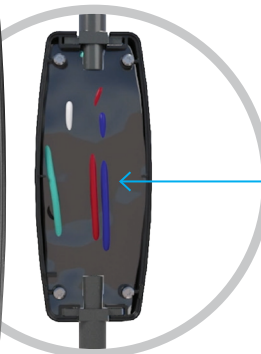

Caséta by  LUTRON

NEW! Outdoor Smart Plug

Rugged design

Built to withstand the elements, IP66 rated to protect against severe rainfall, dust, and dirt.

One control, many uses

Capable of switching 100's of feet of string lights/holiday lights or small pumps & motors (up to ½ HP).

Set it and forget it

Set up a schedule in the Lutron app* once and the timer functionality will adjust with the seasons.

*Requires Smart Bridge or Smart Bridge PRO

Product information

Push to turn on/off

Black polycarbonate case – durable & UV resistant

Sealed cords on both ends.

Polymer core to protect internal components

Load type	Switches 15A lighting load, ½ HP motor load, 1200VA (8A) lighting transformer/magnetic ballast loads
Operating temperature	-4 °F to 122 °F (-20 °C to 50 °C)
Offered color	Black only
Advanced features	<ul style="list-style-type: none"> • Works stand-alone, can be paired with Picos and Caséta Sensors • Can be added to Caséta system with Smart Bridge or Smart Bridge PRO. • Integrates with Alexa, Google Assistant, Apple HomeKit, and ring
RF Range	30 feet