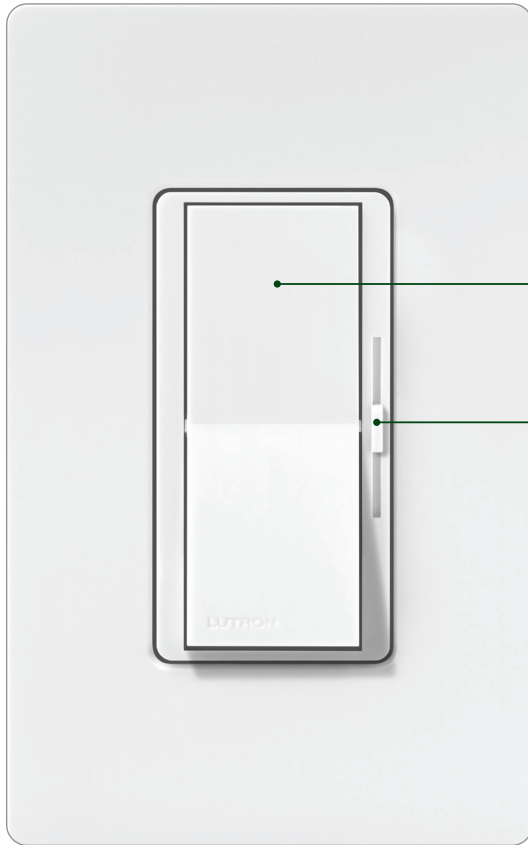

Diva LED+ dimmer

Diva LED+ Dimmer for Dimmable LED Bulbs

Works with:

Dimmable
LEDs

Incandescent/
halogen bulbs

Features and Benefits

- Advanced technology for superior dimming of LEDs
- Patented technology to prevent dimmer interaction, flicker, and shimmer for beautiful LED dimming
- Can be used in single-pole or 3-way applications
- Easy-to-adjust low-end trim using lever on the side
- Large paddle switch with captive linear slider to turn your lights on to your favorite level
- Matches the Diva family of controls including dimmers, switches, fan controls, and more

Elegant aesthetic with expanded color palette
for any application

Product information

Switch on
(to selected
light level),
and off

Select light level
with slider

Diva LED+ dimmer

Gloss Finish*

	White (WH)
	Ivory (IV)
	Almond (AL)
	Light Almond (LA)
	Gray (GR)
	Brown (BR)
	Black (BL)

Ordering information

Product name	Model number	Load ratings	Control type
Diva LED+ dimmer	DVCL-153P-XX* DVSCCL-153P-YY†	LED 150W, Inc/Hal 600W	Single-pole/3-way

To learn more, go to: Lutron.com/LEDdimmer