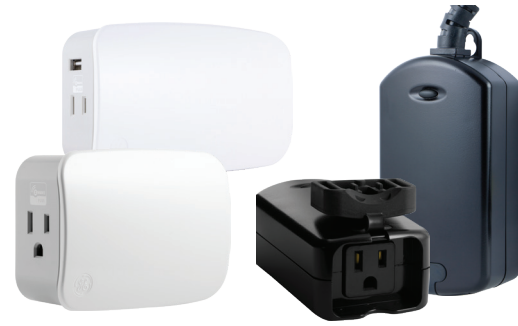

Plug-in Modules

Key Design Features

- Ratings: 120VAC, 60Hz
- Space Savings and innovative design
- Suit your needs with features ranging from Single, Dual, and Dual Independently controlled outlets and USB Charging

Model Number	Description	UPC	Length EA	Width EA	Height EA	Weight EA	Quantity IP	Quantity MP
14280*	Plug-In Smart Dimmer, Dual Plug	30878142809	2.64	4.7	7.16	0.7	2	24
14282*	Plug-In Smart Switch, Dual Plug	30878142823	2.62	4.66	7.13	0.66	2	24
14284*	Plug-In Outdoor Smart Switch	30878142847	2.62	4.66	7.13	0.78	2	24
28175*	Plug-In Smart Dimmer, Dual Plug w/USB Charging	30878281751	2.64	4.7	7.16	0.85	2	24
28177*	Plug-In Smart Switch, Dual Plug w/USB Charging	30878281775	2.64	4.7	7.16	0.85	2	24
28167*	Plug-In Smart Dimmer, Single Plug	30878281676	2.62	4.66	7.13	0.63	2	24
28169*	Plug-In Smart Switch, Single Plug	30878281690	2.62	4.66	7.13	0.57	2	24