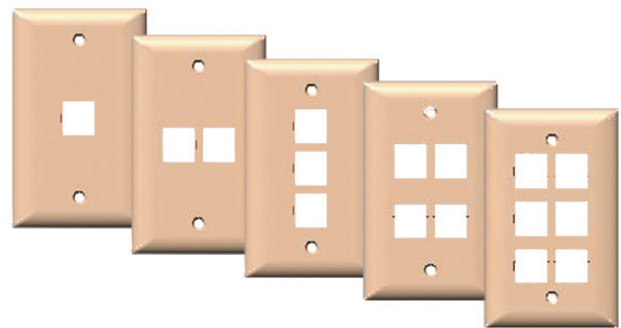

### 1. SUMMARY

The Primex SpeedStar™ flush mount faceplates are available in several configurations for use with Primex's line of SpeedStar™ modular multimedia connectors. Each housing provides simple snap-in connector installation.

### 2. PRODUCT DIMENSIONS

SIZE: 4.57"H x 2.81"W x 0.2"D

### 4. CONFIGURATIONS

Part #	Part Name	Description
135-0204	2-2501-52	1-port faceplate, single gang, smooth, ivory
135-0262	2-2501-64	1-port faceplate, single gang, smooth, almond
135-0180	2-2501-85	1-port faceplate, single gang, smooth, white
135-0177	2-2502-52	2-port faceplate, single gang, smooth, ivory
135-0243	2-2502-85	2-port faceplate, single gang, smooth, white
135-0268	2-2503-52	3-port faceplate, single gang, smooth, ivory
135-0215	2-2503-85	3-port faceplate, single gang, smooth, white
135-0272	2-2504-52	4-port faceplate, single gang, smooth, ivory
135-0248	2-2504-85	4-port faceplate, single gang, smooth, white
135-0240	2-2504A-52	Angled 4-port faceplate, single gang, smooth, ivory
135-0230	2-2504A-85	Angled 4-port faceplate, single gang, smooth, white
135-0253	2-2506-52	6-port faceplate, single gang, smooth, ivory
135-0226	2-2506-85	6-port faceplate, single gang, smooth, white