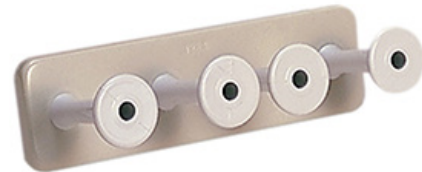

1. SUMMARY

Wire management frame with 4 distributing spools.

2. DIMENSIONS

SIZE: Fits 4 spools

3. FEATURES & BENEFITS

- Designed for wire management

4. CONFIGURATIONS

Part #	Part Name	Description
135-0012	A198A	Wire Management Frame