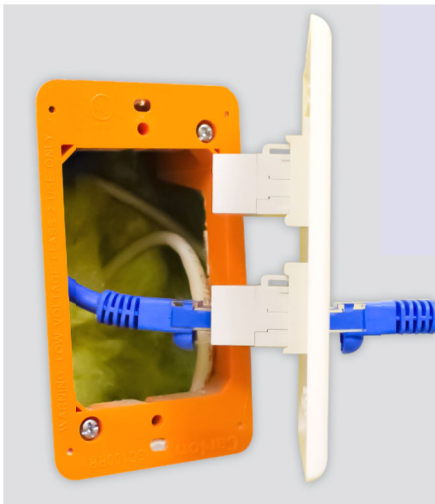

CAT6 Keystone Style RJ-45, Feed-through Couplers

Product Detail

Application

Overview

The CAT6 RJ45 Coupler is a female-to-female RJ45 connector that offers ideal solutions for coupling two patch cords together and can be used to extend to longer cable run. This provides convenience to avoid terminating or punching down UTP wires.

Features

- Ideal for extending network cables
- Compatible with CAT5E & CAT6 cables
- Snap-In keystone style, RJ-45-to-RJ-45 connections
- Accepts standard keystone port openings
- Component-rated performance

Standards & Compliance

- UL Listed
- RoHS
- TAA Compliant

Packages Includes

- RJ-45 (8P8C) Category 6 Coupler, 1 PC. (Single Pack)
- RJ-45 (8P8C) Category 6 Coupler, 25 PCS. (25-Pack)

| Part Number | Color | Package |
|---------------------------------|---------------|-------------|
| 6KSCXXX-S XXX = BK1 OR WH1 | Black & White | Single Pack |
| 6KSCXXX-S XXX = BK25 OR WH25 | Black & White | 25-Pack |