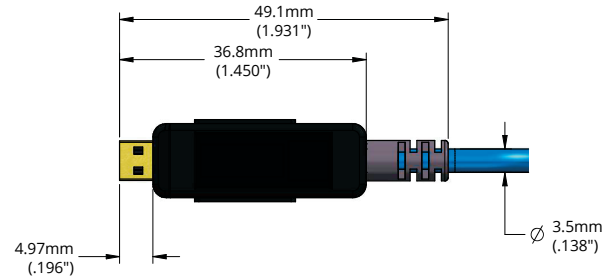

PHYSICAL SPECIFICATIONS

Connector-1 (source end)	Male HDMI type-A 24K gold plated (pluggable) / Male HDMI type D
Connector-2 (display end)	Male HDMI type-A 24K gold plated (pluggable) / Male HDMI type D
Cable Structure	Hybrid Optical Fiber Cable
Fiber Optic A	Multi-mode fiber
Conductors B	6x28AWG (7/0.127mm)
Outer Sheath Material C	Plenum
Outer Sheath Color	Blue
Outer Sheath Diameter	3.4mm
Cable Bending Radius	6mm
Connector Max. Pulling Strength	22lbs/10kg
Max. Compression Load Resistance	500N (50kg, 110lbs)

POWER SPECIFICATIONS

Power Supply	No external power supply is needed (draws current from the source). If source power is not sufficient, connect the supplied USB cable to an external power.
Power Consumption	0.25W max

Pulling Capsule Dimensions

ORDERING INFORMATION

Plenum Rated

MODEL	DESCRIPTION	LENGTH	GROSS WEIGHT
CP-AOCH/XL-33	Active Optical High-Speed Pluggable HDMI Cable – Plenum rated	33ft/10.00m	0.79lbs/0.36kg
CP-AOCH/XL-50	Active Optical High-Speed Pluggable HDMI Cable – Plenum rated	50ft/15.20m	0.79lbs/0.36kg
CP-AOCH/XL-66	Active Optical High-Speed Pluggable HDMI Cable – Plenum rated	66ft/20.00m	1.65lbs/0.75kg
CP-AOCH/XL-98	Active Optical High-Speed Pluggable HDMI Cable – Plenum rated	98ft/30.00m	1.65lbs/0.75kg
CP-AOCH/XL-131	Active Optical High-Speed Pluggable HDMI Cable – Plenum rated	131ft/40.00m	2.07lbs/0.94kg
CP-AOCH/XL-164	Active Optical High-Speed Pluggable HDMI Cable – Plenum rated	164ft/50.00m	2.62lbs/1.19kg
CP-AOCH/XL-197	Active Optical High-Speed Pluggable HDMI Cable – Plenum rated	197ft/60.00m	3.04lbs/1.38kg
CP-AOCH/XL-230	Active Optical High-Speed Pluggable HDMI Cable – Plenum rated	230ft/70.00m	3.46lbs/1.57kg
CP-AOCH/XL-262	Active Optical High-Speed Pluggable HDMI Cable – Plenum rated	262ft/80.00m	3.90lbs/1.77kg
CP-AOCH/XL-295	Active Optical High-Speed Pluggable HDMI Cable – Plenum rated	295ft/90.00m	4.32lbs/1.96kg
CP-AOCH/XL-328	Active Optical High-Speed Pluggable HDMI Cable – Plenum rated	328ft/100.00m	4.74lbs/2.15kg