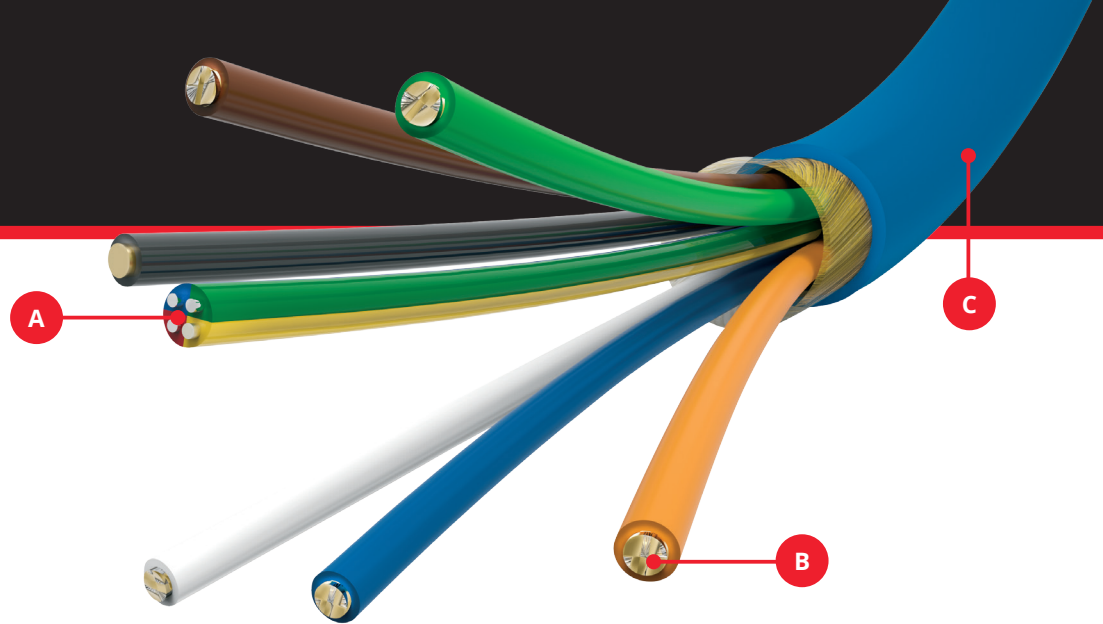

This Hybrid-Fiber Cable HDMI ends can quickly detach, offering a much smaller head that can be run through conduit or other tight spaces with the Included pulling capsule, they and are also interchangeable. DVI ends can be purchased separately.

The AOCH cables are thinner, lighter and more flexible than copper or even standard optical cables while providing transparent EDID and HDCP support without signal attenuation and also provide reduced risk of EMI and RFI interference which provides a perfect solution for critical AV installations that demand the highest signal integrity.

Non-slip connection with
15lbs of restraining force

Features

- Video Resolution – 4K@60Hz 4:2:0 UHD, 4K@30Hz 4:4:4 8Bit, full HD, 3D Deep Color across all lengths
- High Data Transfer Rate – Up to 10.2Gbps
- Embedded Audio – PCM 8-channel, Dolby Digital True HD and DTS-HD Master Audio
- High-quality connectors – 24K gold-plated, corrosion-resistant and best possible connectivity
- Pull-resistant – K-Lock connectors with 15lbs of restraining force
- EMI & RFI Immunity
- No External Power – Powers the active units via the HDMI connector
- Thin Construction – 3.4mm (0.13") diameter
- Small Bending Radius – Only 6mm (0.24")
- Jacket Construction – UL CMP-OF (Plenum)
- RoHS 2011/65/EU compliant
- Varied Selection of Lengths – Available in versions from 10 to 100m (33 to 328ft)

In the Box

- 1x active Optical High-Speed HDMI Cable
- 2x HDMI type-D to A adapter
- 2x HDMI-A end locking screw
- 1x USB-A to MicroB cable
- 1x pulling capsule
- 1x User manual

x.v.Color

4K60
4:2:0
HDCP 2.2