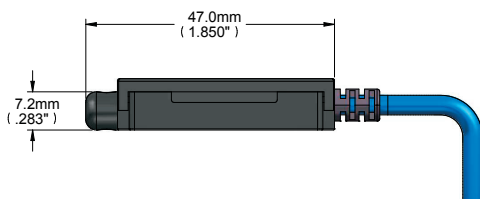

PHYSICAL SPECIFICATIONS

Connector-1 (source end)	Male HDMI type-A 24K gold plated (pluggable) / Male HDMI type D
Connector-2 (display end)	Male HDMI type-A 24K gold plated (pluggable) / Male HDMI type D
Cable Structure	Hybrid Optical Fiber Cable
Fiber Optic A	Multi-mode fiber
Conductors B	6x28AWG (7/0.127mm)
Outer Sheath Material C	Plenum
Outer Sheath Color	Blue
Outer Sheath Diameter	3.4mm
Cable Bending Radius	6mm
Connector Max. Pulling Strength	22lbs/10kg
Max. Compression Load Resistance	500N (50kg, 110lbs)

Pulling Capsule Dimensions

ORDERING INFORMATION

Plenum Rated

MODEL	DESCRIPTION	LENGTH	GROSS WEIGHT
CP-AOCH/XL-33	Active Optical High-Speed Pluggable HDMI Cable – Plenum rated	33ft/10.00m	0.79lbs/0.36kg
CP-AOCH/XL-50	Active Optical High-Speed Pluggable HDMI Cable – Plenum rated	50ft/15.20m	0.79lbs/0.36kg
CP-AOCH/XL-66	Active Optical High-Speed Pluggable HDMI Cable – Plenum rated	66ft/20.00m	1.65lbs/0.75kg
CP-AOCH/XL-98	Active Optical High-Speed Pluggable HDMI Cable – Plenum rated	98ft/30.00m	1.65lbs/0.75kg
CP-AOCH/XL-131	Active Optical High-Speed Pluggable HDMI Cable – Plenum rated	131ft/40.00m	2.07lbs/0.94kg
CP-AOCH/XL-164	Active Optical High-Speed Pluggable HDMI Cable – Plenum rated	164ft/50.00m	2.62lbs/1.19kg
CP-AOCH/XL-197	Active Optical High-Speed Pluggable HDMI Cable – Plenum rated	197ft/60.00m	3.04lbs/1.38kg
CP-AOCH/XL-230	Active Optical High-Speed Pluggable HDMI Cable – Plenum rated	230ft/70.00m	3.46lbs/1.57kg
CP-AOCH/XL-262	Active Optical High-Speed Pluggable HDMI Cable – Plenum rated	262ft/80.00m	3.90lbs/1.77kg
CP-AOCH/XL-295	Active Optical High-Speed Pluggable HDMI Cable – Plenum rated	295ft/90.00m	4.32lbs/1.96kg
CP-AOCH/XL-328	Active Optical High-Speed Pluggable HDMI Cable – Plenum rated	328ft/100.00m	4.74lbs/2.15kg