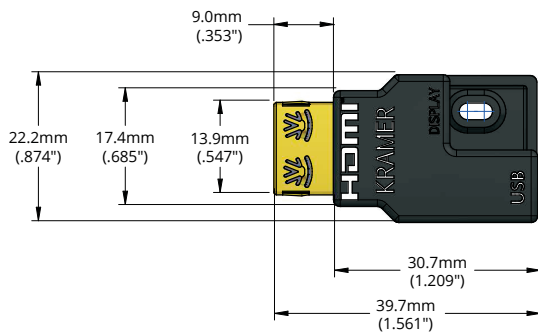

OUTLINE DIMENSIONS