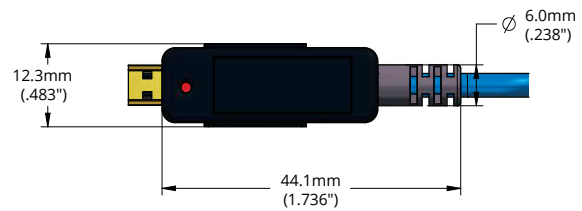

OUTLINE DIMENSIONS