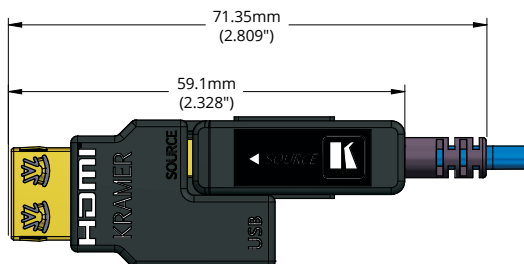

OUTLINE DIMENSIONS