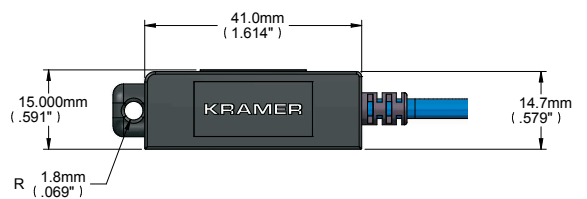

PHYSICAL SPECIFICATIONS

Connector-1 (source end)	Male HDMI type-A 24K gold plated (pluggable) / Male HDMI type D
Connector-2 (display end)	Male HDMI type-A 24K gold plated (pluggable) / Male HDMI type D
Cable Structure	Hybrid Optical Fiber Cable
Fiber Optic A	Multi-mode fiber
Conductors B	6x28AWG (7/0.127mm)
Outer Sheath Material C	Plenum
Outer Sheath Color	Blue
Outer Sheath Diameter	3.4mm
Cable Bending Radius	6mm
Connector Max. Pulling Strength	22lbs/10kg
Max. Compression Load Resistance	500N (50kg, 110lbs)

Pulling Capsule Dimensions

ORDERING INFORMATION

Plenum Rated

MODEL	DESCRIPTION	LENGTH	GROSS WEIGHT
CP-AOCH/XL-33	Active Optical High-Speed Pluggable HDMI Cable – Plenum rated	33ft/10.00m	0.79lbs/0.36kg
CP-AOCH/XL-50	Active Optical High-Speed Pluggable HDMI Cable – Plenum rated	50ft/15.20m	0.79lbs/0.36kg
CP-AOCH/XL-66	Active Optical High-Speed Pluggable HDMI Cable – Plenum rated	66ft/20.00m	1.65lbs/0.75kg
CP-AOCH/XL-98	Active Optical High-Speed Pluggable HDMI Cable – Plenum rated	98ft/30.00m	1.65lbs/0.75kg
CP-AOCH/XL-131	Active Optical High-Speed Pluggable HDMI Cable – Plenum rated	131ft/40.00m	2.07lbs/0.94kg
CP-AOCH/XL-164	Active Optical High-Speed Pluggable HDMI Cable – Plenum rated	164ft/50.00m	2.62lbs/1.19kg
CP-AOCH/XL-197	Active Optical High-Speed Pluggable HDMI Cable – Plenum rated	197ft/60.00m	3.04lbs/1.38kg
CP-AOCH/XL-230	Active Optical High-Speed Pluggable HDMI Cable – Plenum rated	230ft/70.00m	3.46lbs/1.57kg
CP-AOCH/XL-262	Active Optical High-Speed Pluggable HDMI Cable – Plenum rated	262ft/80.00m	3.90lbs/1.77kg
CP-AOCH/XL-295	Active Optical High-Speed Pluggable HDMI Cable – Plenum rated	295ft/90.00m	4.32lbs/1.96kg
CP-AOCH/XL-328	Active Optical High-Speed Pluggable HDMI Cable – Plenum rated	328ft/100.00m	4.74lbs/2.15kg