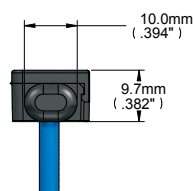

PHYSICAL SPECIFICATIONS

Connector-1 (source end)	Male HDMI type-A 24K gold plated (pluggable) / Male HDMI type D
Connector-2 (display end)	Male HDMI type-A 24K gold plated (pluggable) / Male HDMI type D
Cable Structure	Hybrid Optical Fiber Cable
Fiber Optic A	Multi-mode fiber
Conductors B	6x28AWG (7/0.127mm)
Outer Sheath Material C	Plenum
Outer Sheath Color	Blue
Outer Sheath Diameter	3.4mm
Cable Bending Radius	6mm
Connector Max. Pulling Strength	22lbs/10kg
Max. Compression Load Resistance	500N (50kg, 110lbs)

Pulling Capsule Dimensions

ORDERING INFORMATION

Plenum Rated

MODEL	DESCRIPTION	LENGTH	GROSS WEIGHT
CP-AOCH/XL-33	Active Optical High-Speed Pluggable HDMI Cable – Plenum rated	33ft/10.00m	0.79lbs/0.36kg
CP-AOCH/XL-50	Active Optical High-Speed Pluggable HDMI Cable – Plenum rated	50ft/15.20m	0.79lbs/0.36kg
CP-AOCH/XL-66	Active Optical High-Speed Pluggable HDMI Cable – Plenum rated	66ft/20.00m	1.65lbs/0.75kg
CP-AOCH/XL-98	Active Optical High-Speed Pluggable HDMI Cable – Plenum rated	98ft/30.00m	1.65lbs/0.75kg
CP-AOCH/XL-131	Active Optical High-Speed Pluggable HDMI Cable – Plenum rated	131ft/40.00m	2.07lbs/0.94kg
CP-AOCH/XL-164	Active Optical High-Speed Pluggable HDMI Cable – Plenum rated	164ft/50.00m	2.62lbs/1.19kg
CP-AOCH/XL-197	Active Optical High-Speed Pluggable HDMI Cable – Plenum rated	197ft/60.00m	3.04lbs/1.38kg
CP-AOCH/XL-230	Active Optical High-Speed Pluggable HDMI Cable – Plenum rated	230ft/70.00m	3.46lbs/1.57kg
CP-AOCH/XL-262	Active Optical High-Speed Pluggable HDMI Cable – Plenum rated	262ft/80.00m	3.90lbs/1.77kg
CP-AOCH/XL-295	Active Optical High-Speed Pluggable HDMI Cable – Plenum rated	295ft/90.00m	4.32lbs/1.96kg
CP-AOCH/XL-328	Active Optical High-Speed Pluggable HDMI Cable – Plenum rated	328ft/100.00m	4.74lbs/2.15kg