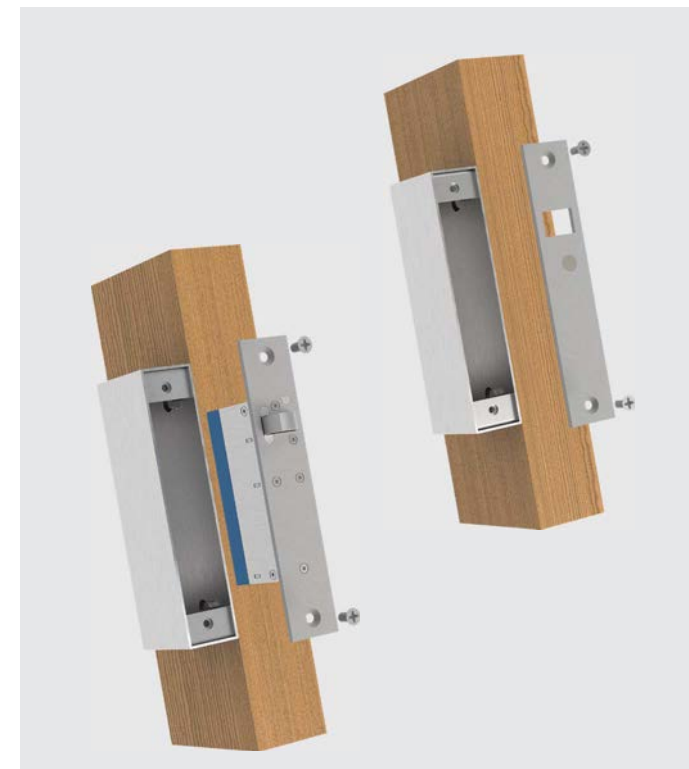

## Door Types and Hardware Locations

Wooden door set with lock and strike plate mounted into the side of the door set.

Wooden door set with lock and strike plate mounted into the top of the door set.

Double leaf wooden door set with lock and strike plate mounted into the top of both door sets.

**YD30S**  
If the door set is prone to misalignment such as being offset by a weather seal, or immediate release under side load when requested is required.

An optional housing is also available for the Cobalt Single, for when morticing is not an option.