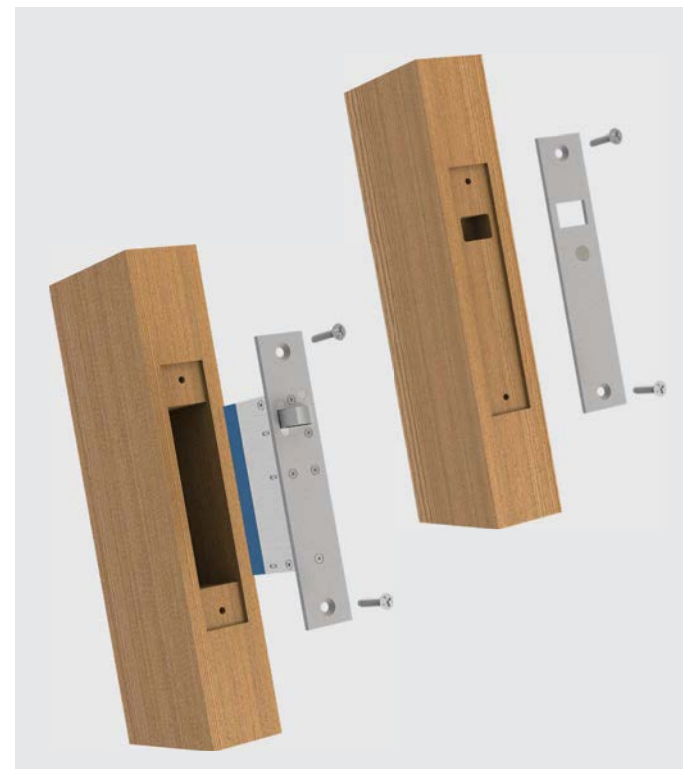

**06**  
Metal Door sets  
Door Types and Hardware Locations

**08**  
Glass Door sets  
Door Types and Hardware Locations

## Door Types and Hardware Locations

Wooden door set with lock and strike plate mounted into the side of the door set.

Wooden door set with lock and strike plate mounted into the top of the door set.

Double leaf wooden door set with lock and strike plate mounted into the top of both door sets.

**YD30S**  
If the door set is prone to misalignment such as being offset by a weather seal, or immediate release under side load when requested is required.

An optional housing is also available for the Cobalt Single, for when morticing is not an option.