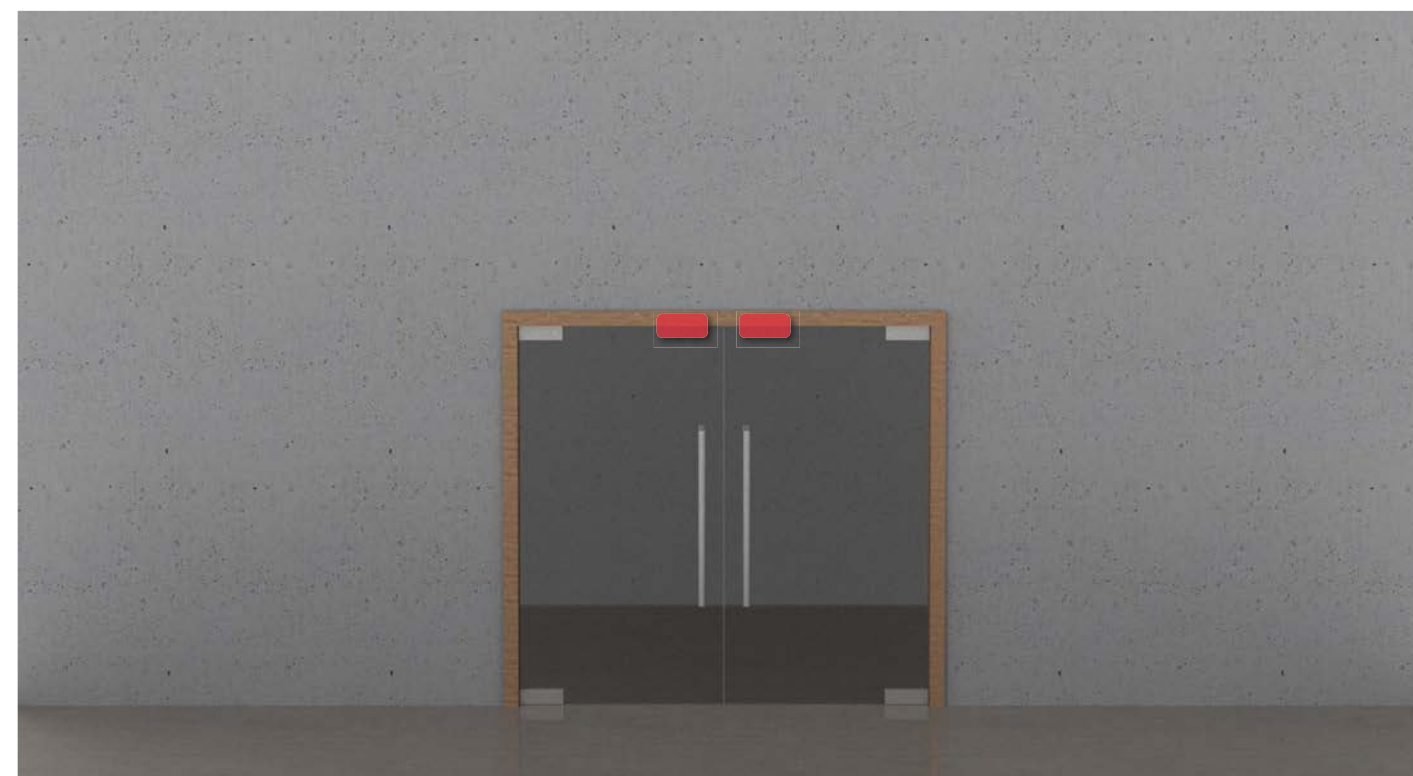

Double leaf glass doors with locks mounted in the door frame and strike plates mounted to the top of both door leaves.