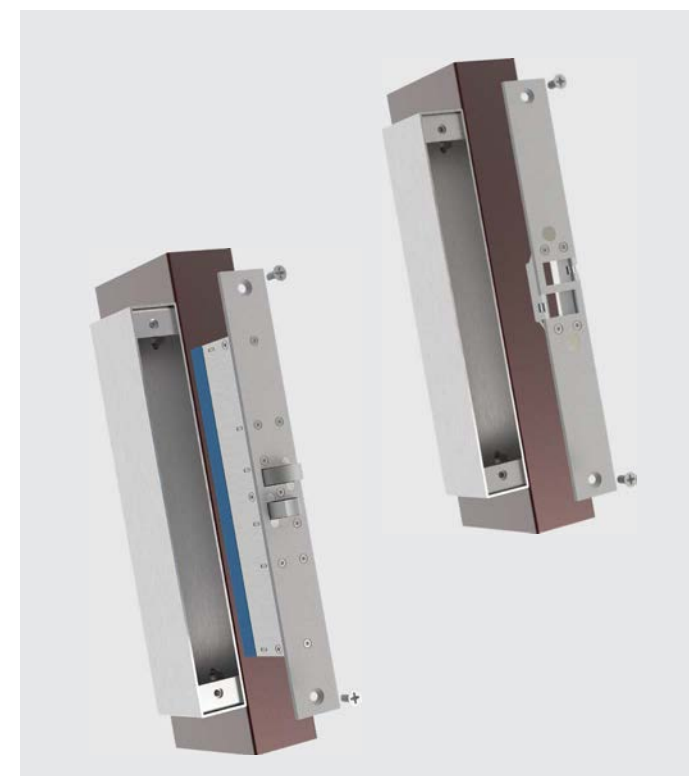

An optional housing is also available for the Cobalt Double, for when morticing is not an option.