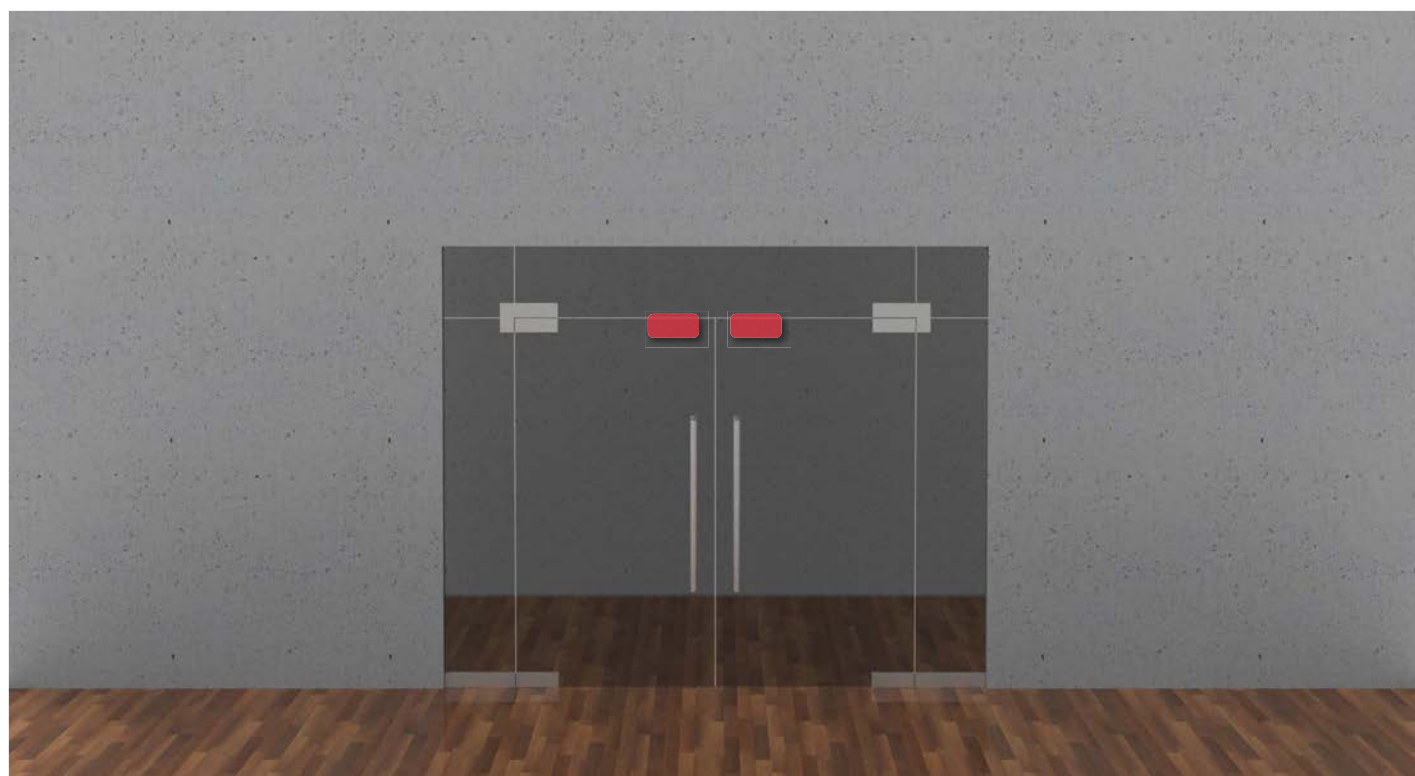

Double leaf frameless glass doors with lock and strike plates mounted to the top of both door sets.