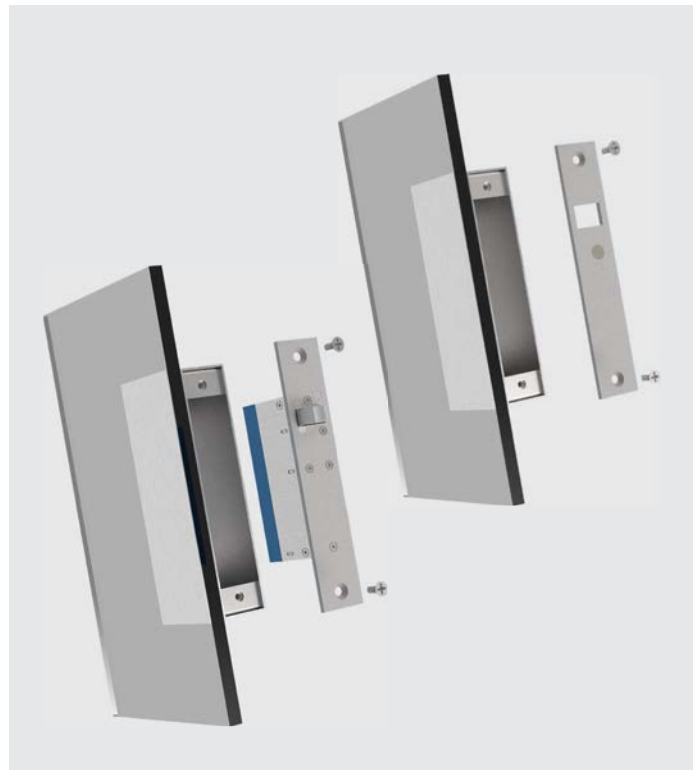

## Glass Door sets

### Door Types and Hardware Locations

Frameless glass door with lock and strike plate mounted onto the top of the door set.

Glass door with lock installed in door frame and strike plate mounted onto the top of the door leaf.

Double leaf frameless glass doors with lock and strike plates mounted to the top of both door sets.

Double leaf glass doors with locks mounted in the door frame and strike plates mounted to the top of both door leaves.

Two RCI YD30D locks surface mounted onto glass door frame with matching long strike plates surface mounted onto the swing through glass double doors.

Door  
Hardware

Electronic  
Access & Data

Mechanical  
Key Systems