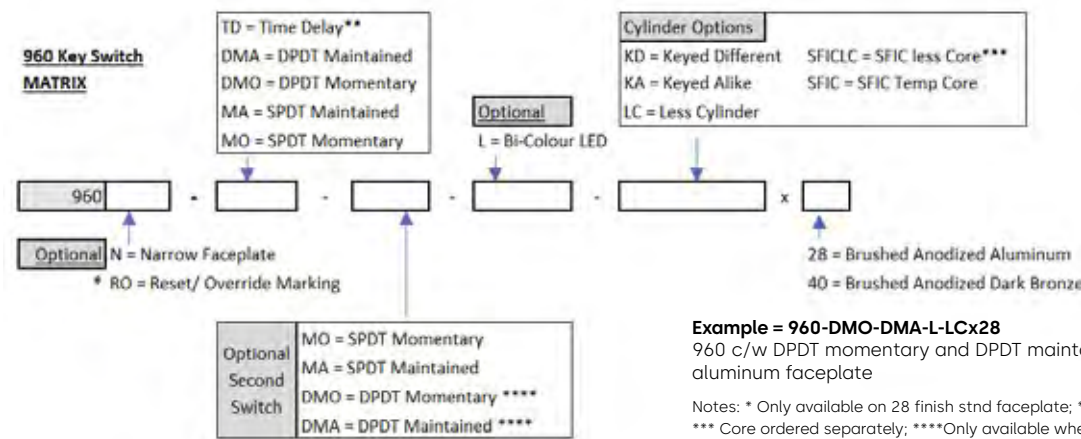

RCI Switches

960 Tamper-Resistant Keyswitch

Standard: 3"W x 4-3/4"H (76mm x 121mm)
 Narrow: 1-5/8"W x 4-3/4"H (41mm x 121mm)
 Key cylinder sold separately.

3 Year Warranty
 3 Year Limited Warranty

- Mounts to single gang box or narrow-stile door frames
- Extruded aluminum 1/4" plate with beveled edges for tamper-resistance and durability
- One-piece bracket with two-position switch holder
- Compatible with standard mortise cylinders with straight or clover cams in 1-1/8" or 1-1/4" cylinder lengths (1-1/4" key cylinders available)
- Momentary (SPDT/DPDT), maintained (SPDT/DPDT) or time-delay (2-SPDT) switches available
- Hardware includes SS tamper-proof screws & spanner bit
- Faceplate available in 2 finishes; other accessories available

960RO Tamper-Resistant Keyswitch with Reset/Override

Standard: 3"W x 4-3/4"H (76mm x 121mm)
 Narrow: 1-5/8"W x 4-3/4"H (41mm x 121mm)
 Key cylinder sold separately.

3 Year Warranty
 3 Year Limited Warranty

- Quickly mounts to single gang box
- Extruded aluminum 1/4" plate; tamper-resistance and durable
- One-piece bracket with two-position switch holder
- Compatible with standard mortise cylinders with straight or clover cams in 1-1/8" or 1-1/4" cylinder lengths (1-1/4" key cyl available)
- Momentary, maintained (SPDT/DPDT) or time-delay (2-SPDT) avlb.
- Hardware kit includes SS tamper-proof screws and spanner bit
- Screen-printed reset/override with directional function arrows
- Faceplate available in 1 finishes; other accessories available

Example = 960-DMO-DMA-L-LCx28
 960 c/w DPDT momentary and DPDT maintained with LED Less Cylinder on aluminum faceplate

Notes: * Only available on 28 finish std faceplate; ** Option second switch unavailable; *** Core ordered separately; ****Only available when first switch is DPDT