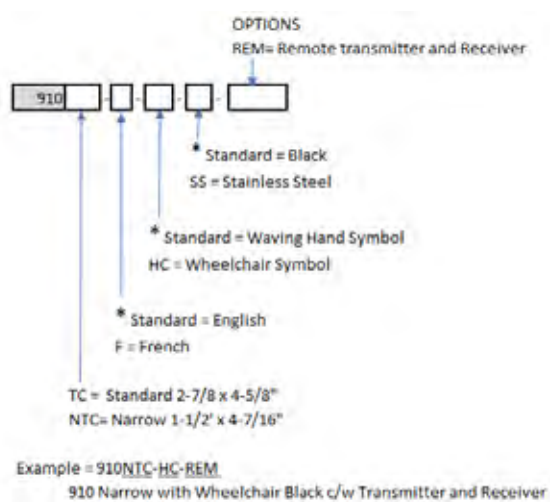

How to Order

* Standard feature(s) will be selected if unspecified

Standard Touch Free Actuators	
910TC	Waving hand
910TC-SS	Waving hand, stainless
910TC-HC	Wheelchair
910TC-HC-SS	Wheelchair, stainless
Narrow Touch Free Actuators	
910NTC	Narrow, waving hand
910NTC-SS	Narrow, waving hand, stainless
910NTC-HC	Narrow, wheelchair
910NTC-HC-SS	Narrow, wheelchair, stainless
Touch Free Actuator Kits (includes remote + transmitter)	
910NTC-REM	Narrow, waving hand + receiver & transmitter
910NTC-SS-REM	Narrow, stainless + receiver & transmitter
910NTC-HC-REM	Narrow, wheelchair + receiver & transmitter
910NTC-HC-SS-REM	Narrow, wheelchair, stainless + receiver & trans.
910TC-REM	Waving hand + receiver & transmitter
910TC-SS-REM	Stainless + receiver & transmitter
910TC-HC-REM	Wheelchair + receiver & transmitter
910TC-HC-SS-REM	Wheelchair, stainless + receiver & transmitter
Transmitter and Receivers	
910NTC-WRM	910NTC Narrow Receiver
910TC-WRB	910TC Transmitter

NOTE: for french parts and ordering, see Canada Price Book.