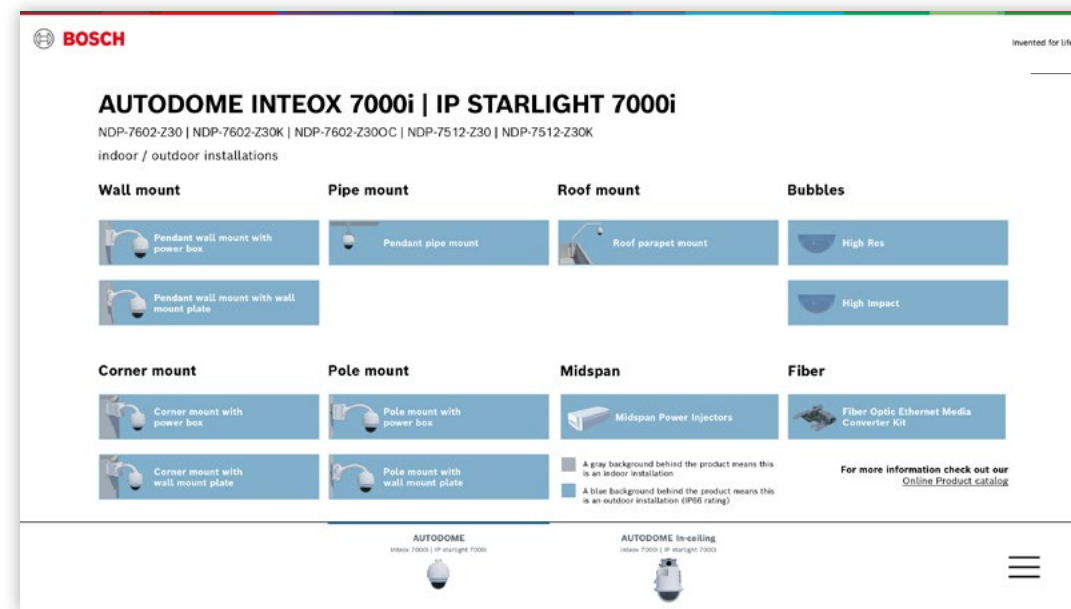

Camera Accessories - Quick Selection Guide

For full functionality open this Guide in Adobe Acrobat Reader

© Bosch Security Systems, 2024 - Modifications reserved | BT-VS/MKC version 12_EN APRIL 2024

AUTODOME IP 7000

MIC IP

**Fixed Cameras and AUTODOME IP
4000/5000/5100/7100**

AUTODOME IP 7000 Camera Accessories - Quick Selection Guide

instructions

Select your camera

Select your mounting option

Jump back to the mounting index