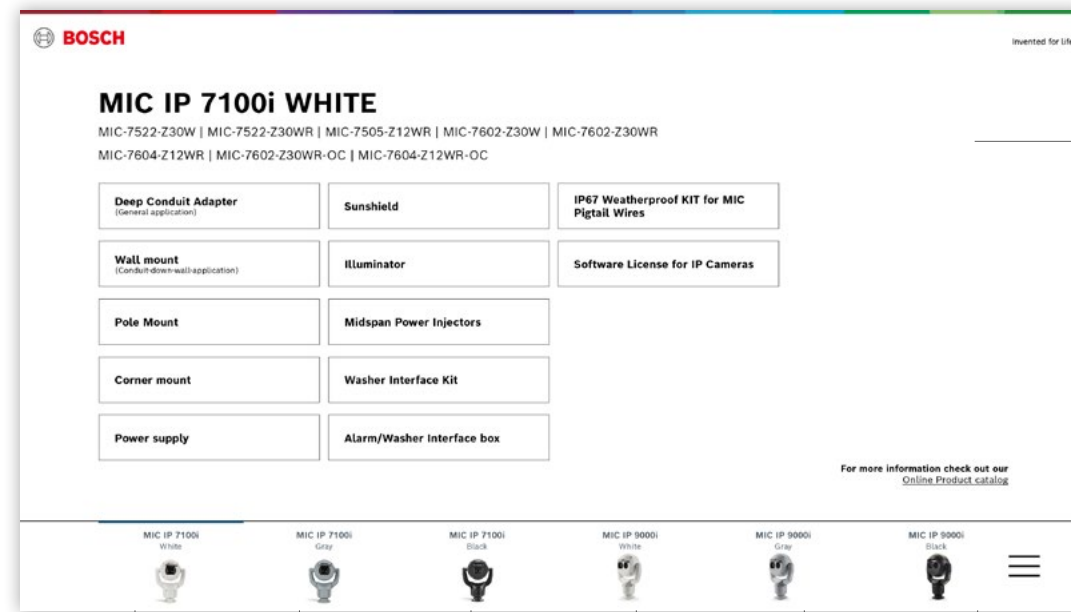

MIC IP Camera Accessories - Quick Selection Guide

instructions

Select your camera

Select your accessory