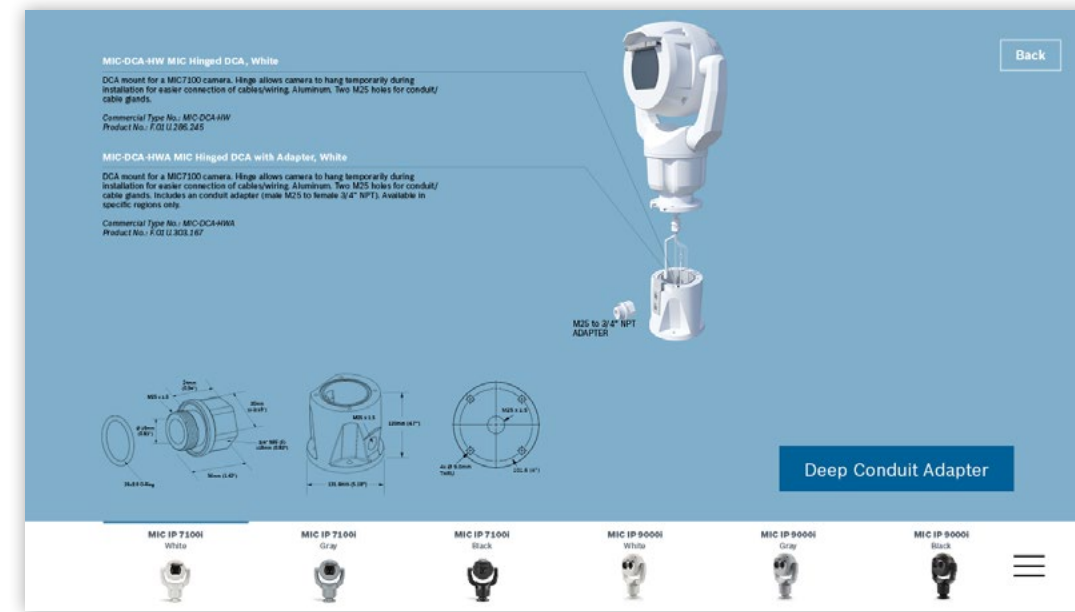

Jump back to the index page