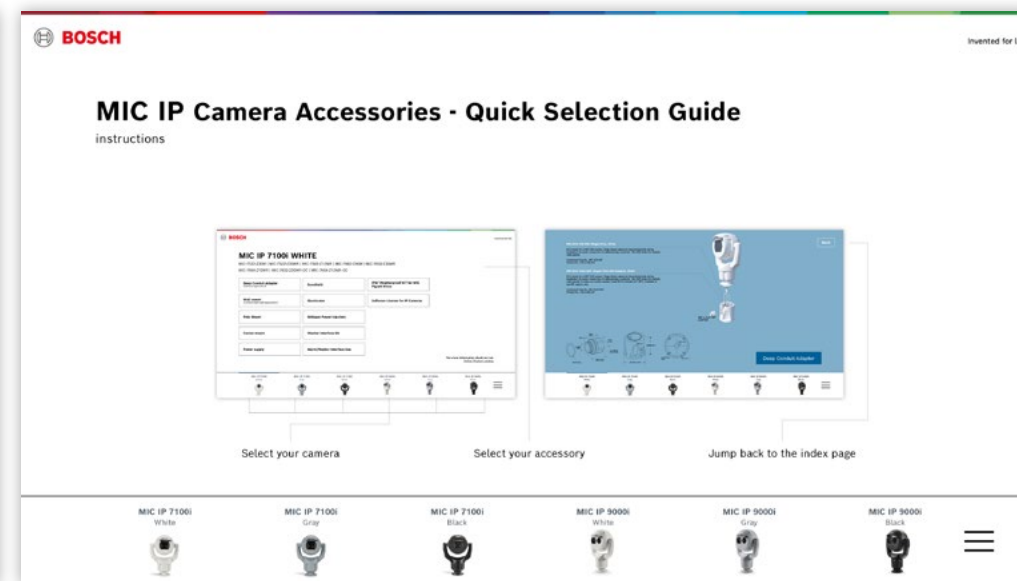

Camera Accessories - Quick Selection Guide

For full functionality open this Guide in Adobe Acrobat Reader

© Bosch Security Systems, 2024 - Modifications reserved | BT-VS/MKC version 12_EN APRIL 2024

AUTODOME IP 7000

MIC IP

**Fixed Cameras and AUTODOME IP
4000/5000/5100/7100**

AUTODOME IP 7000 Camera Accessories - Quick Selection Guide

instructions

Select your camera

Select your mounting option

Jump back to the mounting index