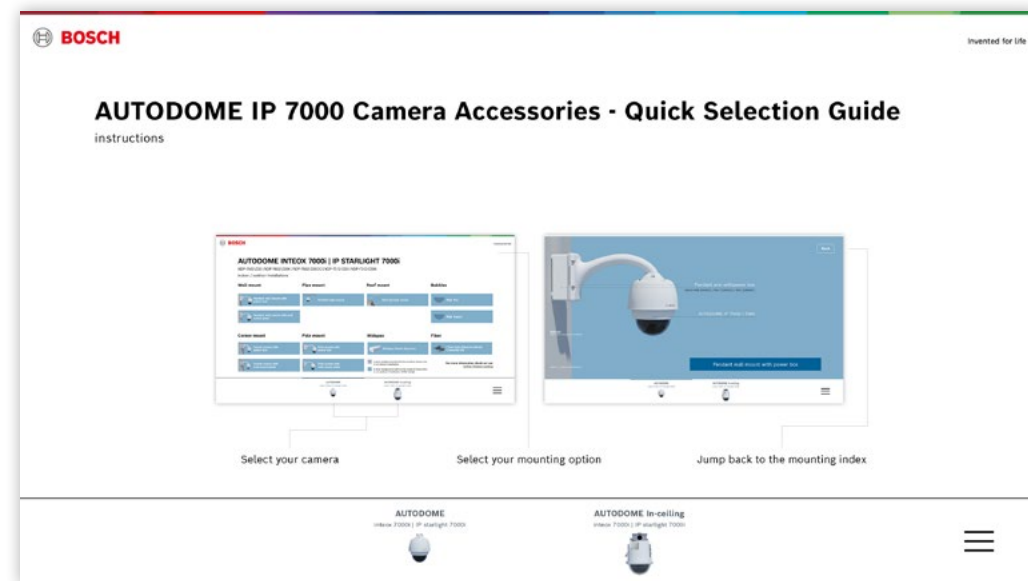

Camera Accessories - Quick Selection Guide

For full functionality open this Guide in Adobe Acrobat Reader

© Bosch Security Systems, 2024 - Modifications reserved | BT-VS/MKC version 12_EN APRIL 2024

AUTODOME IP 7000

MIC IP

**Fixed Cameras and AUTODOME IP
4000/5000/5100/7100**

AUTODOME IP 7000 Camera Accessories - Quick Selection Guide

instructions

Select your camera

Select your mounting option

Jump back to the mounting index