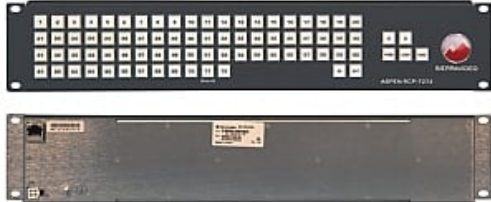

## RCP-7272

Remote Panel for 7272HD-3G

---

The RCP-7272 remote control panel for 7272HD-3G. It can be connected directly to the switcher or via a network connection

### FEATURES

---

- 72x72 XY
- 79 Buttons - 72 I/O & 7 Control Back-Lit Multi-Color LED Buttons
- Control - Ethernet (RJ-45)
- Power - 12V DC
- Standard 19" Rack Mount Size - 2U