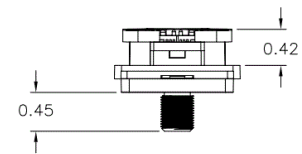

Specifications

Material	High-Impact Resistant Thermoplastic
F-Connector Type	Duplex F-Type Coupler Bulkhead Female to Female
Termination Style	Screw