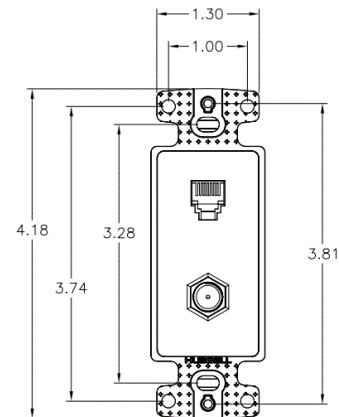

Specifications

Material	High-Impact Resistant Thermoplastic
F-Connector Type	Duplex F-Type Coupler Bulkhead Female to Female
Termination Style	Screw