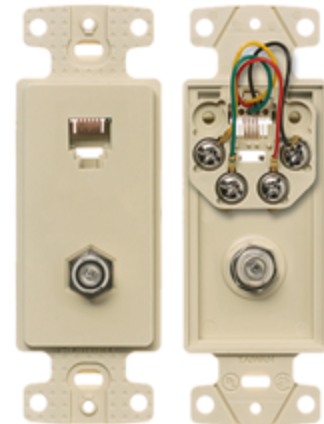

### Ordering Information

Description	Color	CatalogNumber	UPC
Molded-In Video and Voice Decorator Frame, One RJ11 Jack, 6P4C, One F-Type	Ivory	NS783I	883778501852

### Specifications

Material	High-Impact Resistant Thermoplastic
F-Connector Type	Duplex F-Type Coupler Bulkhead Female to Female
Termination Style	Screw