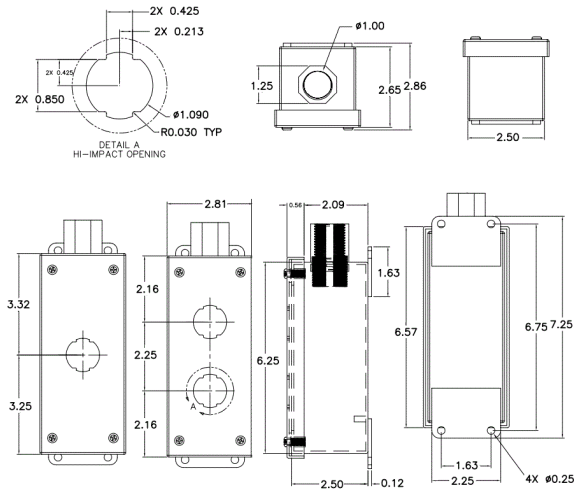

Ordering Information

Description	Color	Catalog Number	UPC
HI-Impact Stainless Steel Surface Mount Box, Brushed, 2-Port, NEMA Type Rating 4X	Stainless Steel	HI2CBSS	662620853642

Listings

UL Listed

Specifications

Ports	2
NEMA Type Rating	4X

Accessories

High-Impact Category 5E Connector	HI5E
High-Impact Category 5E Coupler	HI5EC
High-Impact Category 6 Connector	HI6
High-Impact Category 6 Coupler	HI6C
High-Impact Protective Cap	HIC