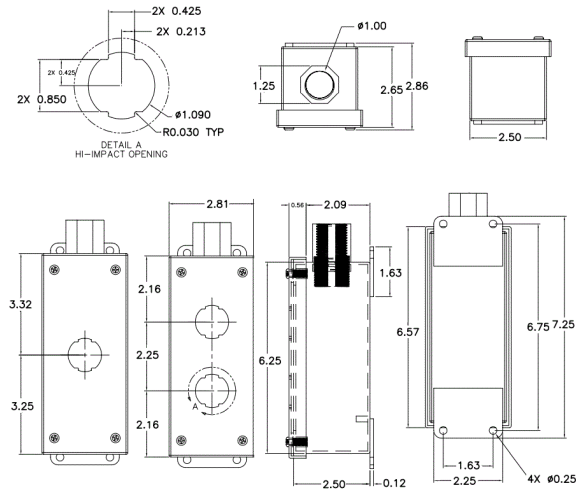

**Listings**

UL Listed

**Specifications**

Ports	1
NEMA Type Rating	4X

**Accessories**

High-Impact Category 5E Connector	<b>HI5E</b>
High-Impact Category 5E Coupler	<b>HI5EC</b>
High-Impact Category 6 Connector	<b>HI6</b>
High-Impact Category 6 Coupler	<b>HI6C</b>
High-Impact Protective Cap	<b>HIC</b>