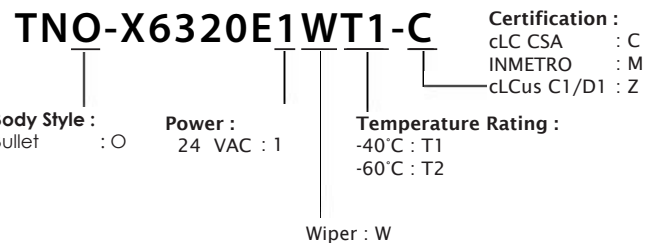

CERTIFICATIONS

INMETRO	Ex d IIC T4 (T5 On Request) Gb -60°C ≤ Ta ≤ +60°C Ex tb IIIC T135°C Db IP66/67. Certificate Number: TUV 12.1080X / TUV 12.1081X
cLCus C1/D1	Class I, Division 1, Groups B,C,D, -60°C ≤ Ta ≤ +60°C T4/ Class II, Division 1, Groups E, F, G IP67 CSA-C22.2 No:30-M1986 No:25-1966(R2009) CSA-C22.2 No:60065-03(R2012) & UL1203, UL60065(ED.7). Certificate Number: 11671-1S / 11677-1S
cLC CSA	Ex d IIC T4 (T5 On Request) LC1311396 -60°C ≤ Ta ≤ +60°C. CAN CSA-C22.2 No.60079-0:2011 & 60079-1-2011. Certificate Number: 11396- 1S-CSA
Weight	Up to 15Kg (33.1lb)

Model Number: