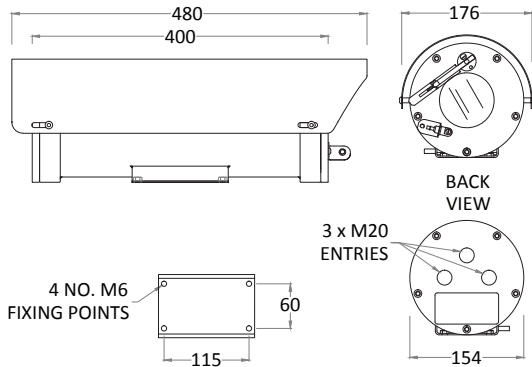

## Key Features

- 2 MP (1920 x 1080) resolution
- 4.44-142.6mm (32x) optical zoom, 16x digital zoom
- H.265, H.264, MJPEG triple codec, WiseStream II
- Day & Night (ICR), WDR (150dB)
- Video Analytics, SDXC memory slot
- DIS with built-in Gyro sensor
- cLCus C1/D1/INMETRO / cLC CSA Certified
- Electro-polished 316L stainless steel on all welded assemblies
- Camera window in toughened glass
- Integrated Wiper
- Supply voltage 24 VAC

## Dimensions

Unit: mm

### ELECTRICAL

Input Voltage	24 VAC
Power Consumption	37W Maximum
Cable Entry	Three M20 entries located in housing rear flange; 1 entry for PoE models
Body Material	Electro-polished 316L stainless steel on all welded assemblies
Fixings Material	A4 stainless steel
Camera Window	Toughened glass