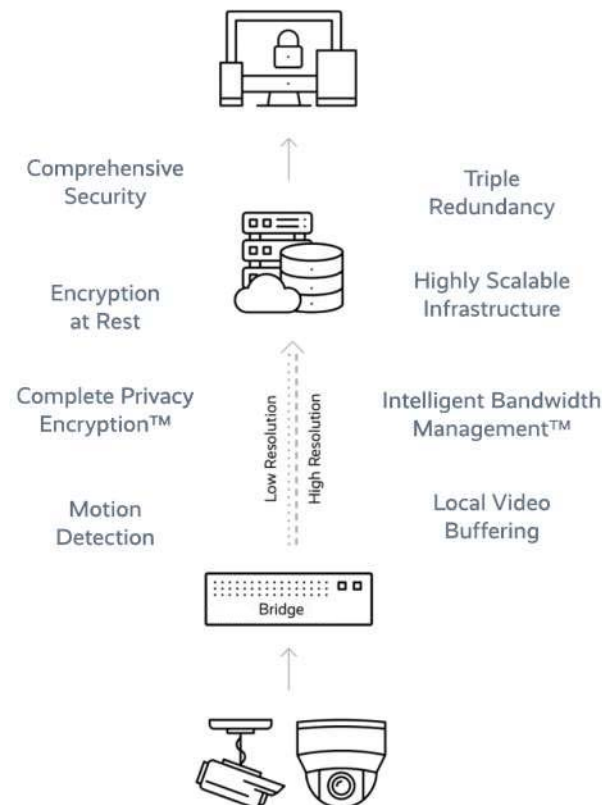

## Key Features

- Supports up to 50 @ 1MP cameras ~ 35 @ 4MP cameras\*
- Supports up to 10 cloud analytics, with supported license
- Intelligent Bandwidth Management with local buffering records up to 2 days
- Dual gigabit network ports
- HDMI & DisplayPort video outputs for local display
- 1U Rack mount
- Fully cloud managed
- Supports motion or continuous recording
- Front panel indicator lights
- Supports Wisenet and ONVIF conformant IP cameras
- Complete encryption of video in transit and at rest

### Please note:

**An active license is required to use the Wisenet SKY**

**\*Typical - please utilize the Wisenet SKY VMS Bridge Wizard for precise capacity**

Bridge 301

Bridge 401

Bridge 501

## NETWORK FEATURES

- Automatic network configuration
- Secure camera network (dual network ports)
- No inbound connections needed
- Packet loss detection/reporting
- Network disconnected alerts