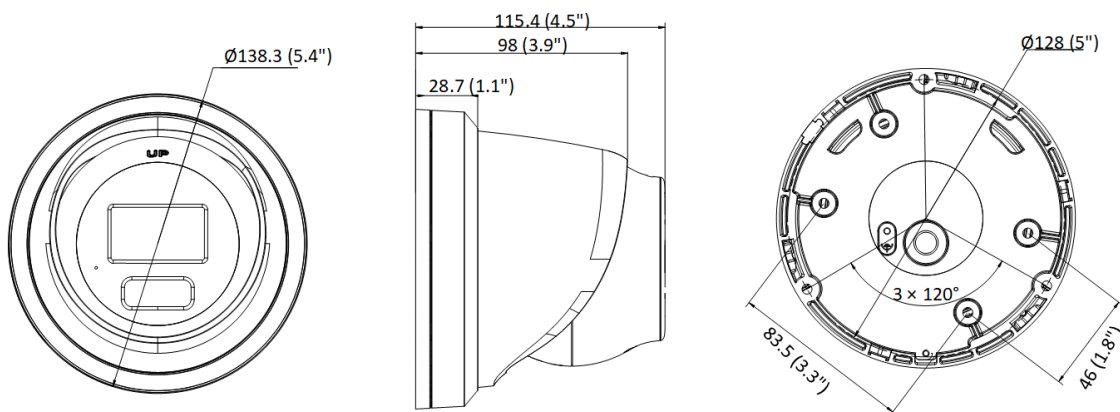

Level	Description
Top-level protection	Hikvision products at this level are equipped for use in areas where professional anti-corrosion protection is a must. Typical application scenarios include coastlines, docks, chemical plants, and more.
Moderate protection	Hikvision products at this level are equipped for use in areas with moderate anti-corrosion demands. Typical application scenarios include coastal areas about 2 kilometers (1.24 miles) away from coastlines, as well as areas affected by acid rain.
No specific protection	Hikvision products at this level are equipped for use in areas where no specific anti-corrosion protection is needed.

▪ **Dimension**

Unit: mm (inch)

▪ **Accessory**

▪ **Optional**

DS-1273ZJ-140 Wall Mount	DS-1271ZJ-140 Pendant Mount	DS-1280ZJ-PT6 Junction Box	DS-1275ZJ-SUS Vertical Pole Mount	DS-1273ZJ-140B Wall Mount
DS-1276ZJ-SUS Corner Mount