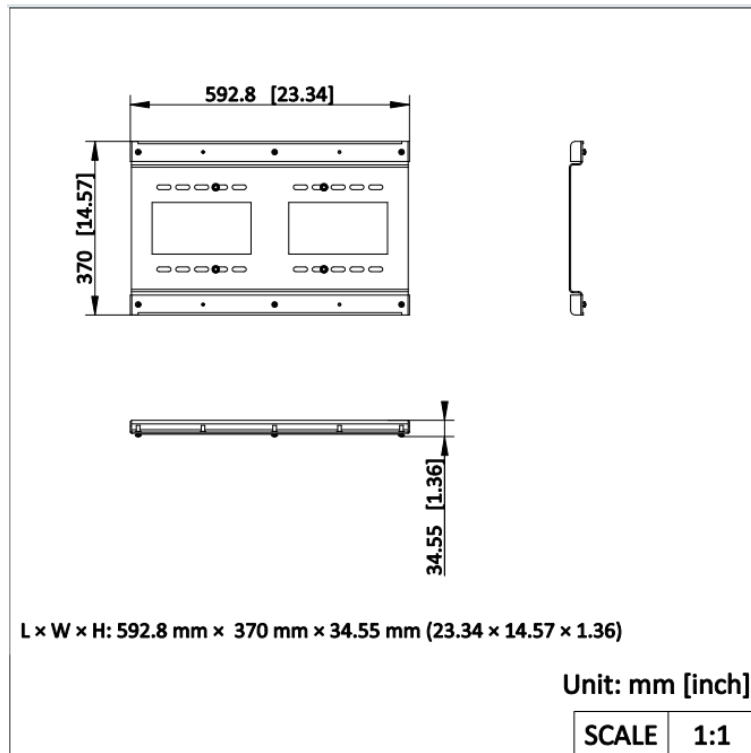

DS-MH1901
Dock Station Bracket

- Supports up to two expansion modules.

▪ Specification

General	
Material	SPCC
Dimension	592.8 mm × 370 mm × 34.55 mm (23.34" × 14.57" × 1.36")
Weight	4.8 kg

▪ Available Model

DS-MH1901

Dimension

▪ Accessory

DS-MDS005

DS-MDS003

Headquarters

No.555 Qianmo Road, Binjiang District,
Hangzhou 310051, China
T +86-571-8807-5998
www.hikvision.com

Follow us on social media to get the latest product and solution information.