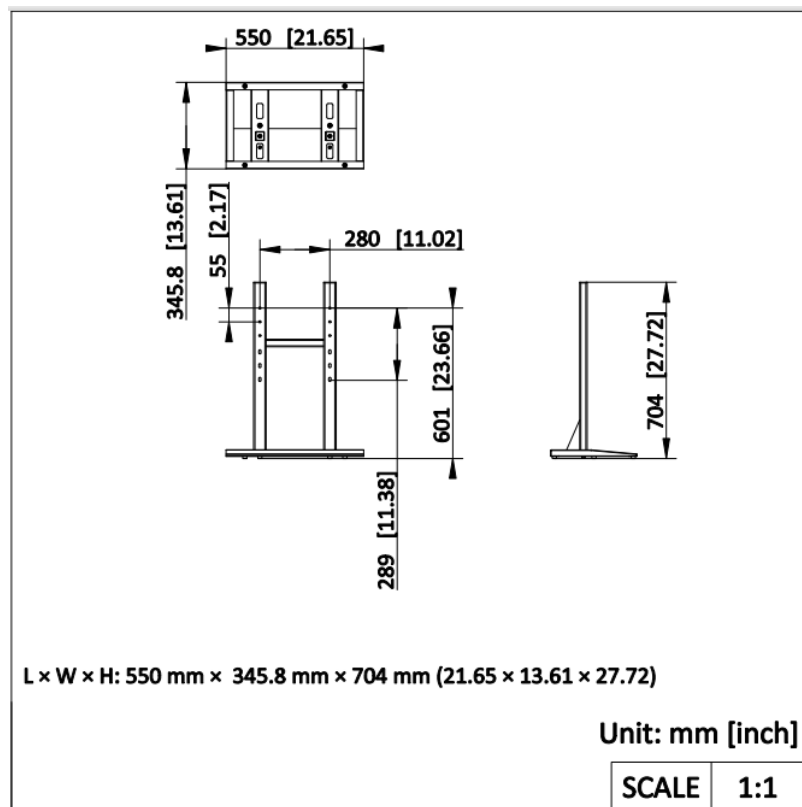

▪ **Specification**

General	
Material	SPCC
Dimension	550 mm × 345.8 mm × 704 mm (21.65" × 13.61" × 27.72")
Weight	11.2 kg

▪ **Available Model**

DS-MH1601

▪ **Dimension**

▪ **Accessory**