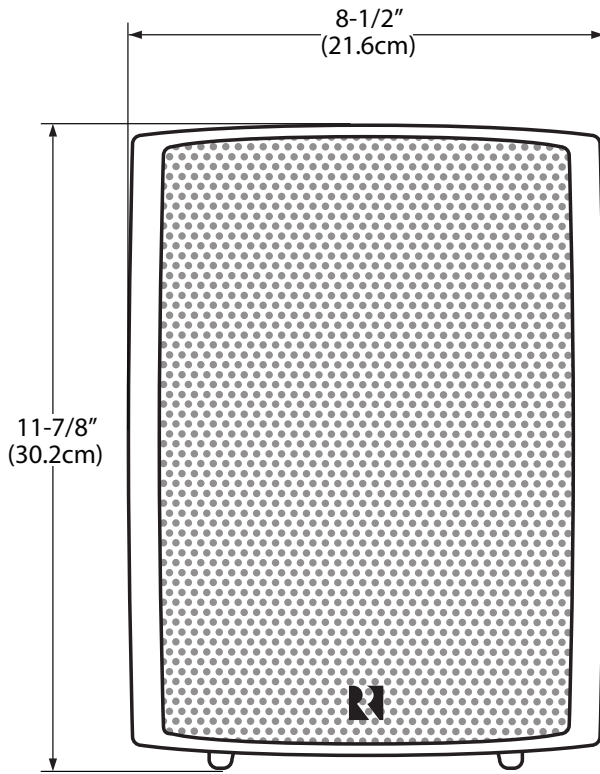

Russound

AW70V6mk2 Speaker

Front view

Side view

Front view

Side view