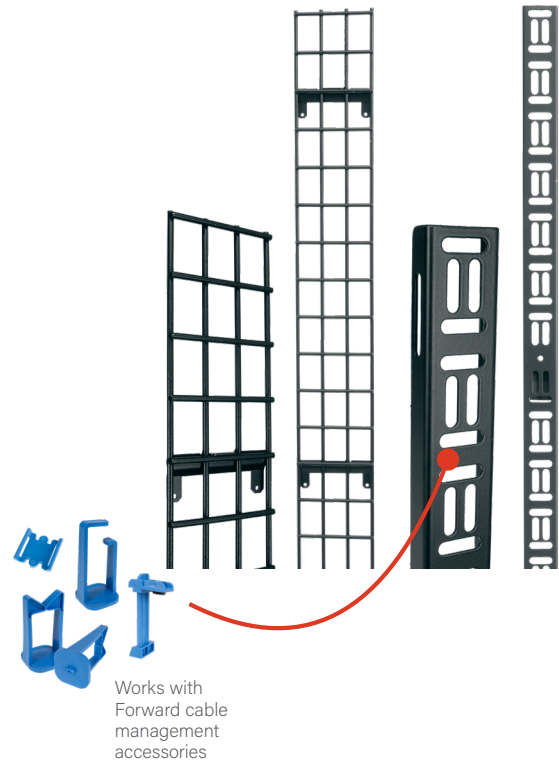

*On all included BGR Rear Rackrail, BGR Rackrail kits and 40RU & 46RU SR Rackrail kits

ACCESSORIES COMPATIBLE WITH ALL UNIVERSAL HOLE PATTERN SHELVES, PANELS & STRIPS

	PART #	DESCRIPTION	QTY PER PACK	FINISH
SMALL DEVICE MOUNTING	FWD-SBKT-36	Small device stop bracket	36	Black
	FWD-SIDECLMP-4	Small device mounting side clamp	4	Blue
	FWD-SIDECLMP-24		24	Blue
	FWD-SIDECLMP-60		60	Blue
CABLE MANAGEMENT	FWD-D-RING	"D" style ring cable management	1	Blue
	FWD-D-RING-12		12	Blue
	FWD-C-RING	"C" style ring cable management	1	Blue
	FWD-C-RING-12		12	Blue
	FWD-C-RING-48		48	Blue
	FWD-TSW-15	Hook & loop tie saddles	15	Blue
FWD-TSW-48	48		Blue	

FORWARD FAMILY

CABLE MANAGEMENT

DROP IN YOUR

CABLE MANAGEMENT

- Drop into Lever Lock™ compatible rackrail brackets on a BGR, SR and DWR Series enclosures for quick tool-free installation

UMV CABLE MANAGEMENT

- Punched with our patented Universal Hole Pattern

3" WIRE GRID LACE CABLE MANAGEMENT

- 3" width takes up minimal space with maximum cable routing
- Route cables vertically, horizontally or diagonally on the wire grid