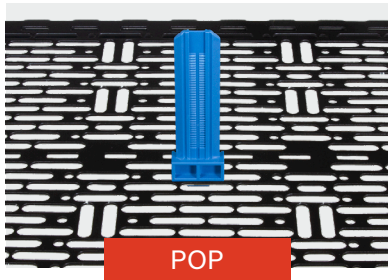

PRODUCTS WITH THE PATENTED UNIVERSAL HOLE PATTERN

- Lever Lock™
- UMS, MS & UFA Shelves
- Forward Rackrail*
- UMV Cable Management
- RSH 1RU
- UTB Series
- VWM Backpan

*On all included BGR Rear Rackrail, BGR Rackrail kits and 40RU & 46RU SR Rackrail kits

ACCESSORIES COMPATIBLE WITH ALL UNIVERSAL HOLE PATTERN SHELVES, PANELS & STRIPS

	PART #	DESCRIPTION	QTY PER PACK	FINISH
SMALL DEVICE MOUNTING	FWD-SBKT-36	Small device stop bracket	36	Black
	FWD-SIDECLMP-4	Small device mounting side clamp	4	Blue
	FWD-SIDECLMP-24		24	Blue
	FWD-SIDECLMP-60		60	Blue
CABLE MANAGEMENT	FWD-D-RING	"D" style ring cable management	1	Blue
	FWD-D-RING-12		12	Blue
	FWD-C-RING	"C" style ring cable management	1	Blue
	FWD-C-RING-12		12	Blue
	FWD-C-RING-48		48	Blue
	FWD-TSW-15	Hook & loop tie saddles	15	Blue
FWD-TSW-48	48		Blue