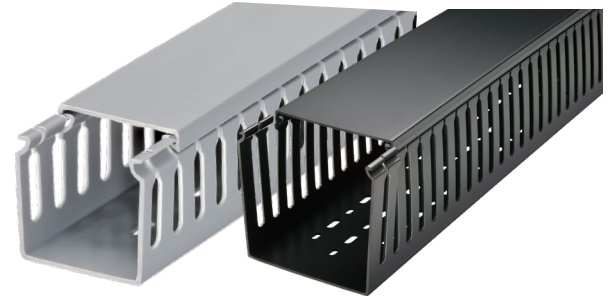

6-FOOT FINGER DUCT RACEWAY

2-PACK

ADI PRO's 6-Foot Finger Duct Raceway is designed to customize and protect network and data cables. Made from durable black or gray PVC, the finger duct raceway is available in four sizes. It can be mounted directly to racks and surfaces, making it an optimal solution for your network and server room applications.

FEATURES

Cover included for neat appearance

Quick install

Durable black or gray PVC

8mm openings for easy access to wires and cables

Limited Lifetime Warranty

Product Specifications

PART #	Color	Size
0E-FDBK15	Black	1.5" x 1.5"
0E-FDBK2	Black	2" x 2"
0E-FDBK3	Black	3" x 3"
0E-FDBK4	Black	4" x 4"
0E-FD15	Gray	1.5" x 1.5"
0E-FD2	Gray	2" x 2"
0E-FD3	Gray	3" x 3"
0E-FD4	Gray	4" x 4"

Material: PVC

Package Quantity: Two 6' Lengths

For more information contact your ADI Sales person or visit adiglobal.com/adiexclusivebrands