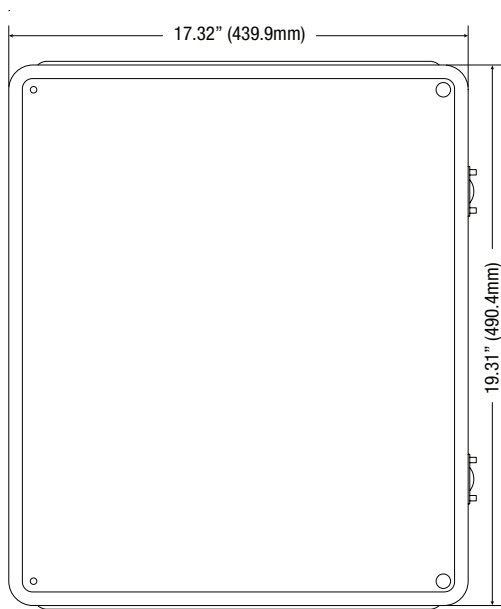

Capacity

- Enclosure accommodates two (2) 12VDC/7AH or up to four (4) 12VDC/4AH batteries

Agency Listings

UL Listed Enclosure

CE European Conformity

Physical and Environmental

Dimensions (H x W x D)

19.49" x 17.32" x 9.58" (495.0mm x 439.9mm x 243.3mm)

Weight (approx.)

Product: 18.0 lb. (8.2 kg)

Shipping: 20.5 lb. (9.3 kg)

Accessories (order separately)

PMK2

PMK2 - Pole Mount Kit

PMK2 pole mount kit is designed to simplify installation of outdoor units. It accommodates 2" - 8" (diameter) poles.

Kit includes:

- Two (2) powder coated steel mount brackets
- Four (4) stainless steel bolts and lock washers
- Two (2) wormgear quick release straps

Dimensions and Drawing

Dimensions (H x W x D approximate)

19.49" x 17.32" x 9.58" (495.0mm x 439.9mm x 243.3mm)

FRONT VIEW

RIGHT SIDE VIEW

FRONT VIEW COVER REMOVED

END VIEW