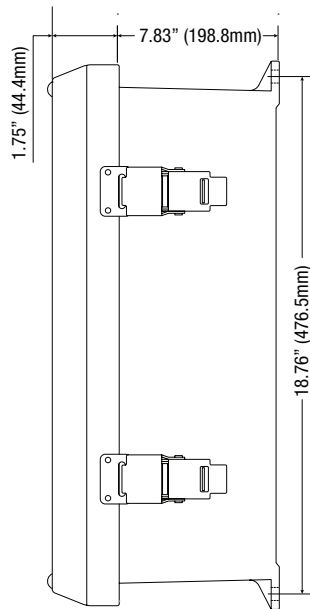

Capacity

- Enclosure accommodates two (2) 12VDC/7AH or up to four (4) 12VDC/4AH batteries

Agency Listings

UL Listed Enclosure

CE European Conformity

Physical and Environmental

Dimensions (H x W x D)

19.49" x 17.32" x 9.58" (495.0mm x 439.9mm x 243.3mm)

Weight (approx.)

Product: 18.0 lb. (8.2 kg)

Shipping: 20.5 lb. (9.3 kg)

Accessories (order separately)

PMK2

PMK2 - Pole Mount Kit

PMK2 pole mount kit is designed to simplify installation of outdoor units. It accommodates 2" - 8" (diameter) poles.

Kit includes:

- Two (2) powder coated steel mount brackets
- Four (4) stainless steel bolts and lock washers
- Two (2) wormgear quick release straps

Dimensions and Drawing

Dimensions (H x W x D approximate)

19.49" x 17.32" x 9.58" (495.0mm x 439.9mm x 243.3mm)

FRONT VIEW

RIGHT SIDE VIEW

FRONT VIEW COVER REMOVED

END VIEW