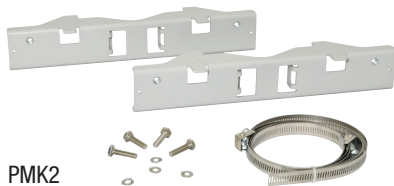

WP5

Specifications

Features

- Hot compression molded, halogen free, self extinguishing fiberglass reinforced polyester
- Stainless steel continuous hinge and stainless steel padlockable latches
- Integral flanges simplify wall or pole mounting
- Includes metal backplane for mounting power and accessories

Capacity

- Enclosure accommodates two (2) 12VDC/7AH or up to four (4) 12VDC/4AH batteries

Agency Listings

UL Listed Enclosure

CE European Conformity

Physical and Environmental

Dimensions (H x W x D)

19.49" x 17.32" x 9.58" (495.0mm x 439.9mm x 243.3mm)

Weight (approx.)

Product: 18.0 lb. (8.2 kg)

Shipping: 20.5 lb. (9.3 kg)

Accessories (order separately)

PMK2

PMK2 - Pole Mount Kit

PMK2 pole mount kit is designed to simplify installation of outdoor units. It accommodates 2" - 8" (diameter) poles.

Kit includes:

- Two (2) powder coated steel mount brackets
- Four (4) stainless steel bolts and lock washers
- Two (2) wormgear quick release straps

Dimensions and Drawing

Dimensions (H x W x D approximate)