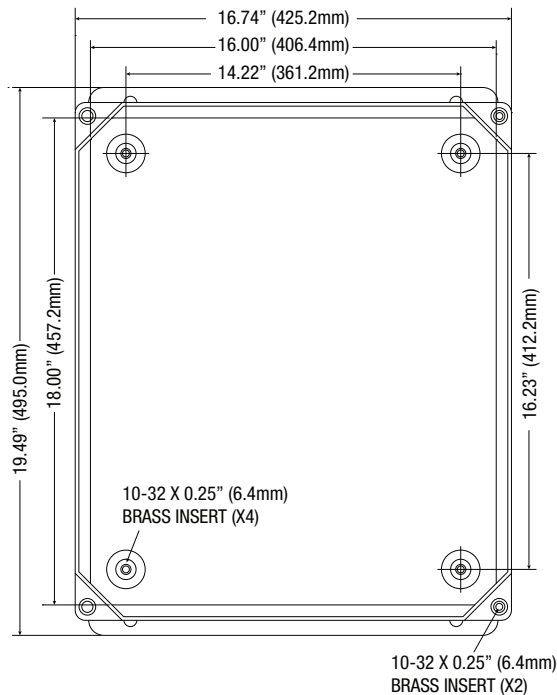

Capacity

- Enclosure accommodates two (2) 12VDC/7AH or up to four (4) 12VDC/4AH batteries

Agency Listings

UL Listed Enclosure

CE European Conformity

Physical and Environmental

Dimensions (H x W x D)

19.49" x 17.32" x 9.58" (495.0mm x 439.9mm x 243.3mm)

Weight (approx.)

Product: 18.0 lb. (8.2 kg)

Shipping: 20.5 lb. (9.3 kg)

Accessories (order separately)

PMK2

PMK2 - Pole Mount Kit

PMK2 pole mount kit is designed to simplify installation of outdoor units. It accommodates 2" - 8" (diameter) poles.

Kit includes:

- Two (2) powder coated steel mount brackets
- Four (4) stainless steel bolts and lock washers
- Two (2) wormgear quick release straps

Dimensions and Drawing

Dimensions (H x W x D approximate)

19.49" x 17.32" x 9.58" (495.0mm x 439.9mm x 243.3mm)

FRONT VIEW

RIGHT SIDE VIEW

FRONT VIEW COVER REMOVED

END VIEW