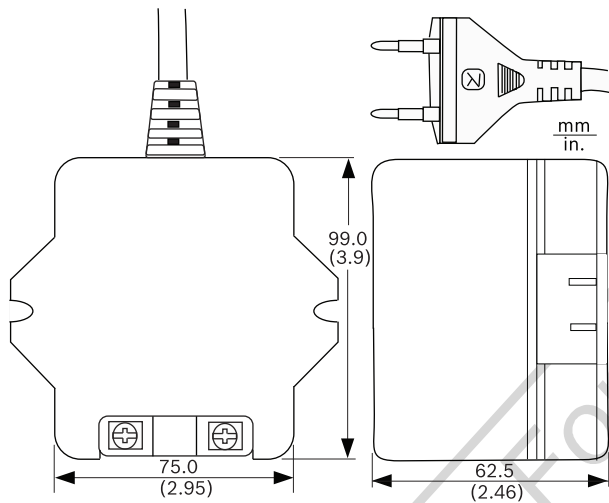

Construction/Finish	Black plastic case
Dimensions (W x D x H)	75.0 x 62.5 x 99.0 mm (2.95 x 2.46 x 3.89 in.)
Weight	0.84 kg (1.86 lb)
Recommended Use	Bosch KBE Series pre-package cameras

Environmental

Operating Temperature	-10°C to 40°C (14°F to 104°F)
Storage Temperature	-30°C to 80°C (-22°F to 176°F)
Humidity	30% to 85% relative

UPA-2450-50

UPA-2450-50 Power Supply

Electrical

Rated Input	230 VAC, 50 Hz
Rated Output	24 VAC, 50 VA

Mechanical

Input Connectors	2-prong, European Europlug standard (4 mm / 19 mm)
Output Connectors	Two (2) screw terminals

Represented by:

Europe, Middle East, Africa:
Bosch Security Systems B.V.
P.O. Box 90002
5600 JB Eindhoven, The Netherlands
Phone: +31 40 2577 284
emea.securitysystems@bosch.com
emea.boschsecurity.com

Germany:
Bosch Sicherheitssysteme GmbH
Robert-Bosch-Ring 5
85630 Grasbrunn
Germany
www.boschsecurity.com

North America:
Bosch Security Systems, LLC
130 Perinton Parkway
Fairport, New York, 14450, USA
Phone: +1 800 289 0096
Fax: +1 585 223 9180
onlinehelp@us.bosch.com
www.boschsecurity.us

Asia-Pacific:
Robert Bosch (SEA) Pte Ltd, Security Systems
11 Bishan Street 21
Singapore 573943
Phone: +65 6571 2808
Fax: +65 6571 2699
apr.securitysystems@bosch.com
www.boschsecurity.asia

Construction/Finish	Black plastic case
Dimensions (W x D x H)	75 x 62.5 x 99.0 mm (2.95 x 2.46 x 3.9 in.)
Weight	1.16 kg (2.56 lb)
Recommended Use	Bosch KBE Series pre-packaged camera

Environmental

Operating Temperature	-10°C to 40°C (14°F to 104°F)
Storage Temperature	-30°C to 75°C (-22°F to 167°F)
Humidity	30% to 85% relative