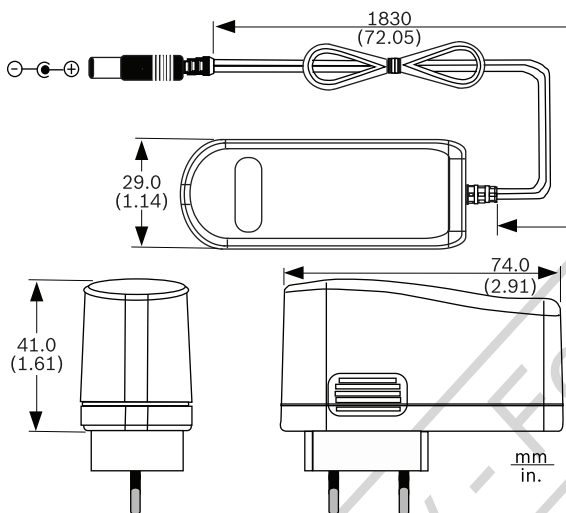

(0.8 x 0.22 x 0.4 in.)
Construction/Finish	Black plastic case
Dimensions (W x D x H)	74.0 x 29.0 x 41.0 mm (2.91 x 1.14 x 1.61 in.)
Weight	0.12 kg (0.26 lb)
Recommended Use	Bosch megapixel cameras

Environmental

Operating Temperature	-10°C to 40°C (14°F to 104°F)
Storage Temperature	-30°C to 80°C (-22°F to 176°F)
Humidity	30% to 85% relative

UPA-1220-50

UPA-1220-50 Power Supply

Electrical

Rated Input	100-240 VAC, 50/60 Hz
Rated Output	12 VDC, 1.0 A, regulated

Mechanical

Input Connectors	2-prong, European Europlug standard (4 mm / 19 mm)

Represented by:

Europe, Middle East, Africa:
Bosch Security Systems B.V.
P.O. Box 90002
5600 JB Eindhoven, The Netherlands
Phone: +31 40 2577 284
emea.securitysystems@bosch.com
emea.boschsecurity.com

Germany:
Bosch Sicherheitssysteme GmbH
Robert-Bosch-Ring 5
85630 Grasbrunn
Germany
www.boschsecurity.com

North America:
Bosch Security Systems, LLC
130 Perinton Parkway
Fairport, New York, 14450, USA
Phone: +1 800 289 0096
Fax: +1 585 223 9180
onlinehelp@us.bosch.com
www.boschsecurity.us

Asia-Pacific:
Robert Bosch (SEA) Pte Ltd, Security Systems
11 Bishan Street 21
Singapore 573943
Phone: +65 6571 2808
Fax: +65 6571 2699
apr.securitysystems@bosch.com
www.boschsecurity.asia

Output Connectors	2.1 x 5.5 x 10.0 mm plug (0.8 x 0.22 x 0.4 in.)
Construction/Finish	Black plastic case
Dimensions (W x D x H)	74.0 x 29.0 x 41.0 mm (2.91 x 1.14 x 1.61 in.)
Weight	0.12 kg (0.26 lb)
Recommended Use	Bosch megapixel cameras

Environmental

Operating Temperature	-10°C to 40°C (14°F to 104°F)
Storage Temperature	-30°C to 80°C (-22°F to 176°F)
Humidity	30% to 85% relative

Ordering information

UPA-2450-60 PSU, 120VAC 60Hz, 24VAC 50VA out

Indoor power supply for camera. 120 VAC, 60 Hz In; 24 VAC, 50 VA Out

Order number **UPA-2450-60 | F.01U.076.154**

UPA-1220-60 Power supply, 120VAC 60Hz,12VDC 1A out

Power supply for camera. 100-240 VAC, 50/60 Hz In; 12 VDC, 1 A Out; regulated.

Input connector: 2-prong, North American standard (non-polarized).

Order number **UPA-1220-60 | F.01U.076.155**

UPA-1220-50 Power supply, 220VAC 50Hz, 12VDC 1A out

Power supply for camera. 110-240 VAC, 50/60 Hz In; 12 VDC, 1 A Out; regulated.

Input connector: 2-prong, European Europlug standard (4 mm / 19 mm).

Order number **UPA-1220-50 | F.01U.076.158**

UPA-2430-60 PSU, 120VAC,60Hz, 24VAC, 30VA out

Power supply unit for cameras.

Order number **UPA-2430-60 | F.01U.075.079**

UPA-2450-50 PSU, 220VAC 50Hz, 24VAC 50VA out

Indoor power supply for camera. 220 VAC, 50 Hz in; 24 VAC, 50 VA out

Order number **UPA-2450-50 | F.01U.076.157**

UPA-2420-50 PSU, 220VAC 50Hz, 24VAC 20VA out

Power supply unit for cameras.

Order number **UPA-2420-50 | F.01U.076.160**