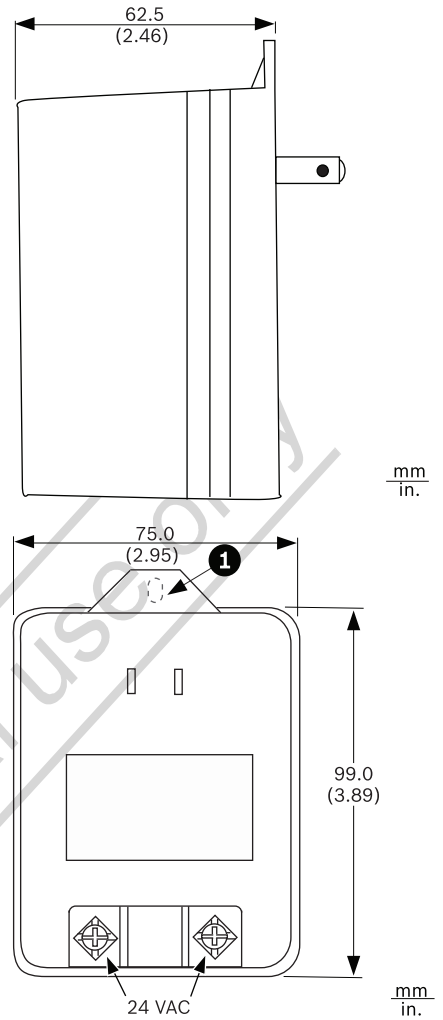

UPA-2450-60

UPA-2450-60 Power Supply

1	Legacy mounting tab

Electrical

Rated Input	120 VAC, 60 Hz
Rated Output	24 VAC, 50 VA

Mechanical

Input Connectors	2-prong, North American standard (non-polarized)
Output Connectors	Two (2) screw terminals