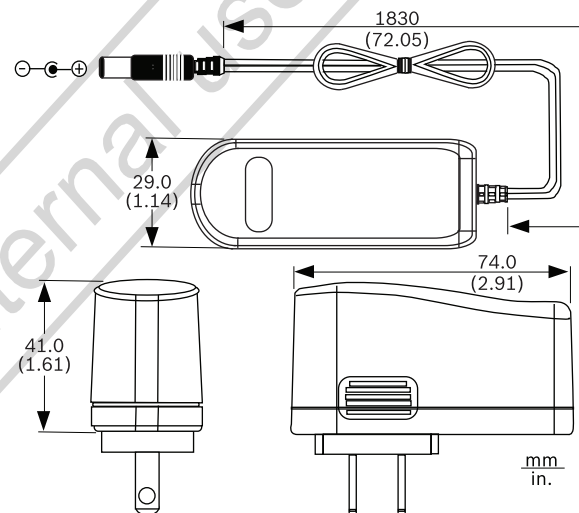

UPA-1220-60

UPA-1220-60 Power Supply

Electrical

Rated Input	100-240 VAC, 50/60 Hz
Rated Output	12 VDC, 1.0 A, regulated

Mechanical

Input Connectors	2-prong, North American standard (non-polarized)
Output Connectors	2.1 x 5.5 x 10.0 mm plug