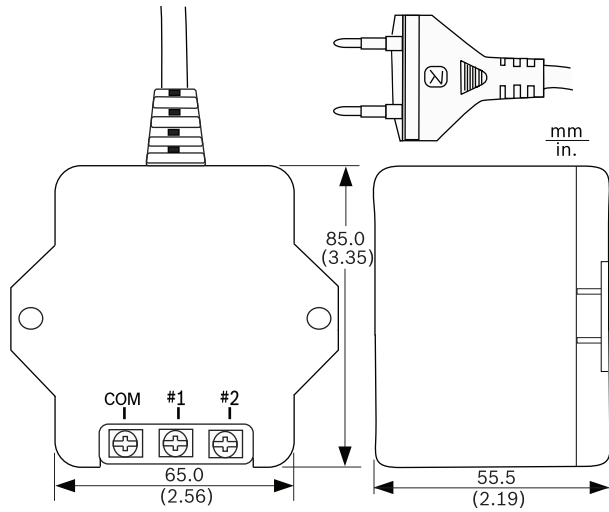

**UPA-2420-50**

UPA-2420-50 Power Supply

**Electrical**

Rated Input	220-240 V, 50 Hz
Rated Output	24 V, 20 VA

**Mechanical**

Input Connectors	2-prong, European Europlug standard (4 mm / 19 mm)
Output Connectors	Three (3) screw terminals
Construction/Finish	Black plastic case
Dimensions (W x D x H)	65.0 x 55.5 x 85.0 mm (2.56 x 2.19 x 3.35 in.)
Weight	0.78 kg (1.72 lb)
Recommended Use	Medium power box cameras