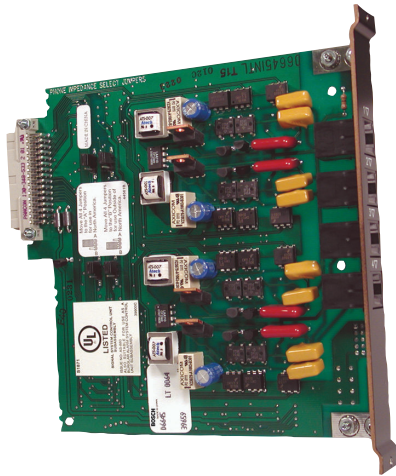

Conettix D6645 Telephone Line Terminator Card

www.boschsecurity.com

BOSCH
Invented for life

Modular design plug-in circuit board. Provides isolation and transient suppression to the Conettix D6641 Telephone Line Card. Provides four modular RJ11 jacks for telephone line connections.

Certifications and approvals

Region	Certification	
Europe	CE	EMC, LVD, R&TTE
USA	UL	UL 365 - Police Station Connected Burglar Alarm Units
	UL	UL 864 - Standard for Control Units and Accessories for Fire Alarm Systems
	UL	UL 1076 - Proprietary Burglar Alarm Units and Systems
	UL	UL 1610 - Central Station Burglar Alarm Units
	FM	
	CSFM	California State Fire Marshal (see our website)

Ordering information

Conettix D6645 Telephone Line Terminator Card

Provides isolation and transient suppression to the Conettix D6641 Telephone Line Card.
Order number **D6645**