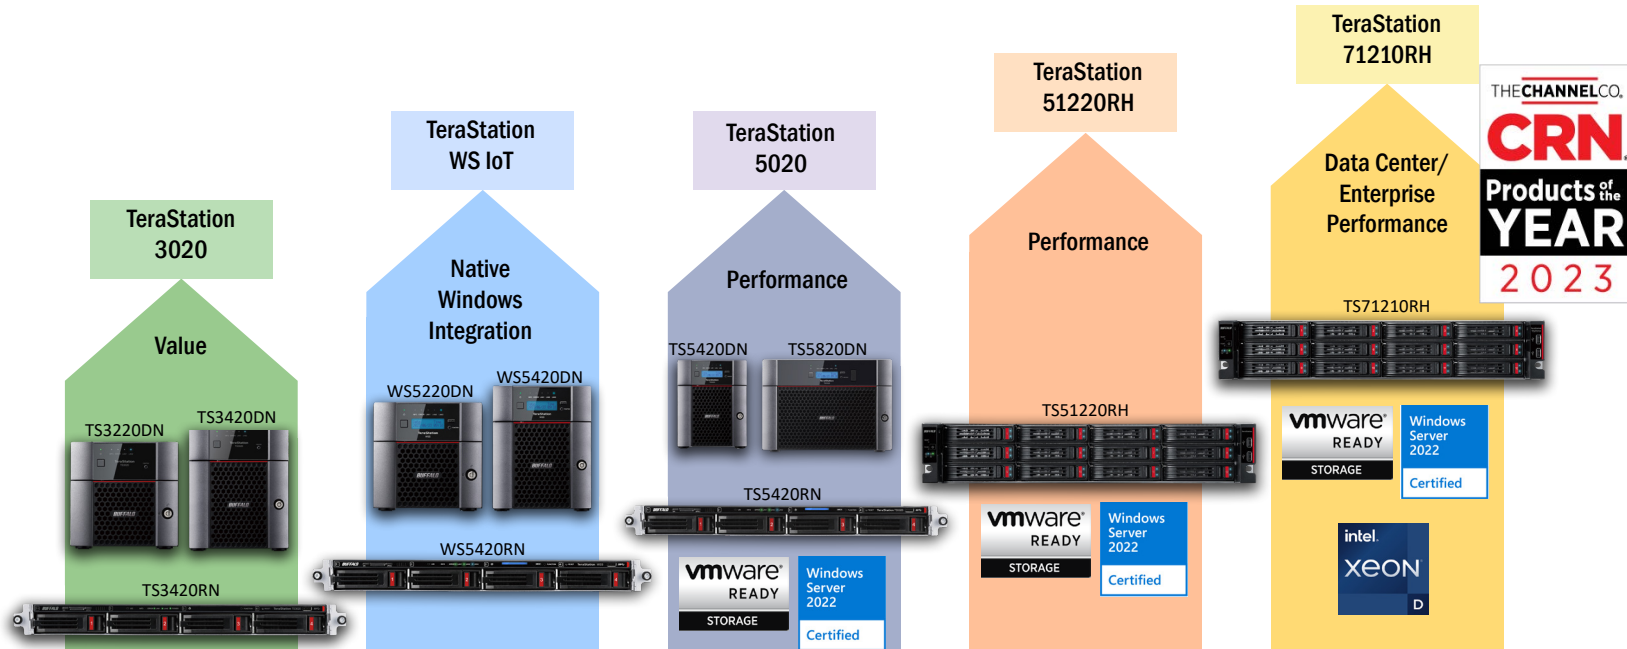

# TeraStation™ - Secure & Affordable Storage

MADE IN JAPAN

Feature
Capacity
Hard Drive Type
Fully & Partially Populated HDDs
Optional Network Expansion
Upgradable Memory
Optional NVMe m.2 Caching
Operating System
Redundant Power & Fan
Encryption
Remote Management Service
Warranty Included

TeraStation 3020
Capacity
Hard Drive Type
Fully & Partially Populated HDDs
Optional Network Expansion
Upgradable Memory
Optional NVMe m.2 Caching
Operating System
Redundant Power & Fan
Encryption
Remote Management Service
Warranty Included

TeraStation WS IoT
Capacity
Hard Drive Type
Fully & Partially Populated HDDs
Optional Network Expansion
Upgradable Memory
Optional NVMe m.2 Caching
Operating System
Redundant Power & Fan
Encryption
Remote Management Service
Warranty Included