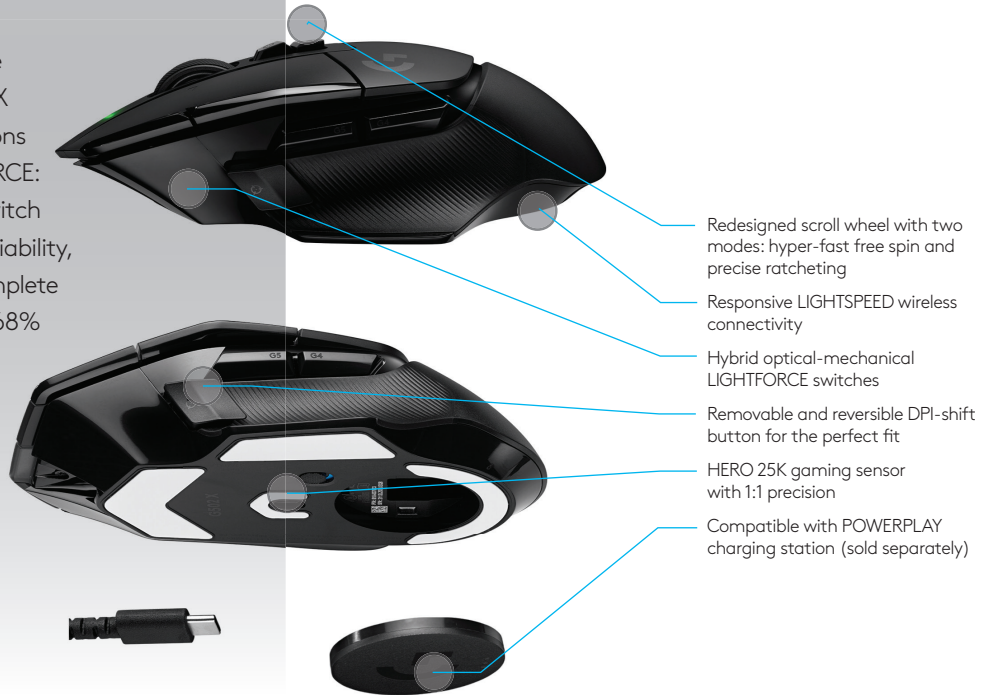

G502 X LIGHTSPEED

Wireless Gaming Mouse

ICON. REINVENTED.

The world's most popular gaming mouse —now reinvented and redesigned. G502 X LIGHTSPEED features the latest innovations in gaming technology, including LIGHTFORCE: an all-new hybrid optical-mechanical switch technology. Now, incredible speed and reliability, as well as precise actuation, are one. Complete with updated LIGHTSPEED wireless with 68% faster response rate, redesigned dual-mode scroll wheel, thin-wall molding, and optimized battery for up to 140 hours of gaming. Available in black or white.

WHAT YOU NEED:

- USB Port
- Windows® 10 or later
- macOS® 10.14 or later
- Internet access for optional software download

TECHNICAL SPECIFICATIONS:

- Up to 5 onboard memory profiles
- 13 programmable controls
- USB-C charging port

BLACK

WHITE

Product description

100 Word Description

G502 Gaming Mouse is the world's most popular mouse. G502 X LIGHTSPEED is reinvented and redesigned with the latest innovations in gaming technology, featuring all-new hybrid optical-mechanical switch technology: LIGHTFORCE. Now, incredible speed and reliability, as well as precise actuation are one. Complete with updated LIGHTSPEED wireless with 68% faster response rate, HERO 25K sub-micron sensor, redesigned/reversible/removable DPI-shift button, redesigned scroll wheel with dual hyper-fast and precise ratchet modes, thin-wall molding and weight reduction to minimize weight, optimized battery for up to 140 hours of gaming, and more. Available in black or white.

50 Word Description

G502 Gaming Mouse is the world's most popular mouse with a legacy of iconic design. G502 X LIGHTSPEED is reinvented and redesigned with the latest innovations in gaming technology, featuring all-new hybrid optical-mechanical switch technology: LIGHTFORCE. Now incredible speed and reliability, as well as precise actuation, are one. Available in black or white.